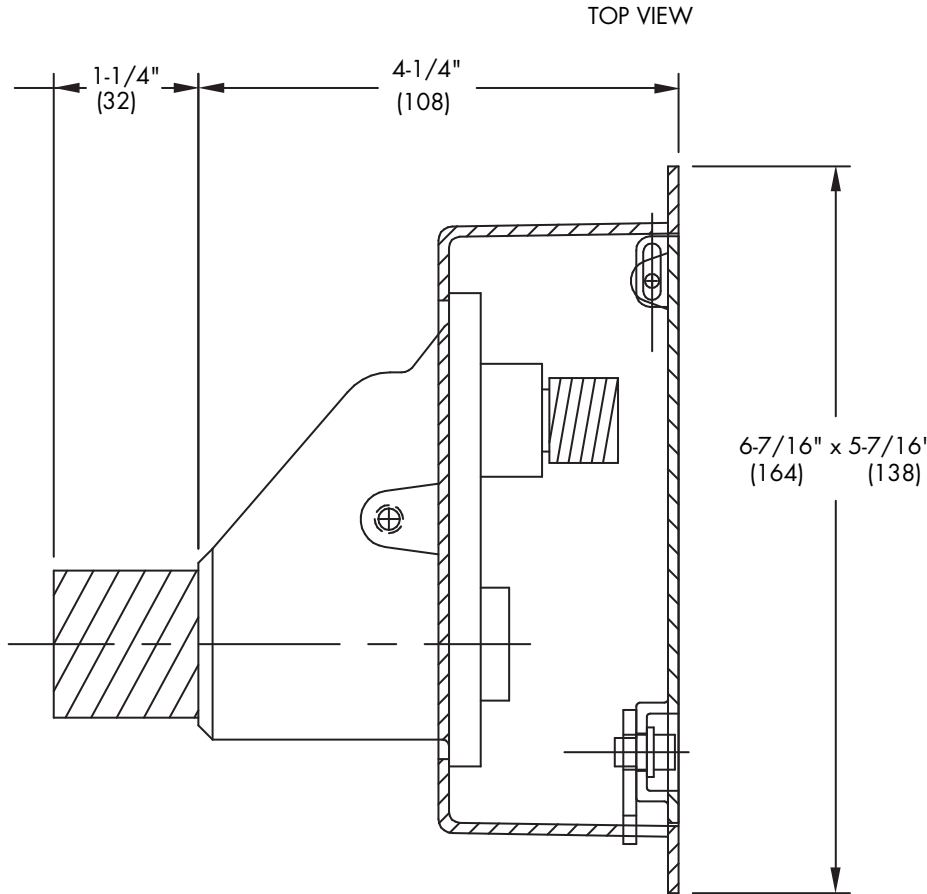

HY-330

Tag: _____

Moderate Climate Wall Hydrant with NB Box, Integral Vacuum Breaker

SPECIFICATION: Watts Drainage HY-330 concealed moderate climate key operated wall hydrant with nickel bronze box and door, chrome plated hydrant face, integral vacuum breaker, 3/4"(19) hose connection, 3/4"(19) female x 1"(25) male pipe connection, all bronze head, seat casting and internal working parts, and loose key.

Suffix	Option Description	
-K	Cylinder Lock	<input type="checkbox"/>
-3	Stainless Steel Box	<input type="checkbox"/>
-CIA	Complete Internal Assembly (Repair Kit)	<input type="checkbox"/>

Recommended Wall Opening:
5-1/4" x 6-1/4" (133 x 158)