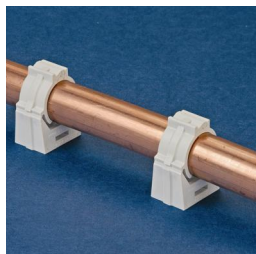

CADDY® SUPERKLIP – 389007

- Closes and locks automatically when the pipe, tube or cable is inserted
- One-piece clamp for fast and convenient installation
- Fasten with either wood screw, dual threaded screw with or without collar, nail with collar, threaded rod, mounting plate or shot-fire bracket
- M6 and M8 insert nuts available

Part Number	389007
Material	Xenoy®
Outer Diameter (OD)	1 3/32" – 1 7/32" 27.8 – 31.2 mm
Copper Tube Size	1"
B	11/16" 20.2 mm
C	1 15/16" 48.9 mm
Static Load (F)	58 lb 260 N
Standard Packaging Quantity	50 pc
UPC	78285659787
UNSPSC	40141725
EAN-13	8711893039146
ETIM	EC011409