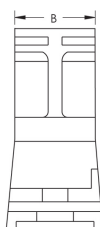

CADDY® SUPERKLIP – 389007

- Closes and locks automatically when the pipe, tube or cable is inserted
- One-piece clamp for fast and convenient installation
- Fasten with either wood screw, dual threaded screw with or without collar, nail with collar, threaded rod, mounting plate or shot-fire bracket
- M6 and M8 insert nuts available

Part Number	389007
Material	Xenoy®
Outer Diameter (OD)	1 3/32" – 1 7/32" 27.8 – 31.2 mm
Copper Tube Size	1"
B	11/16" 20.2 mm
C	1 15/16" 48.9 mm
Static Load (F)	58 lb 260 N
Standard Packaging Quantity	50 pc
UPC	78285659787
UNSPSC	40141725
EAN-13	8711893039146
ETIM	EC011409