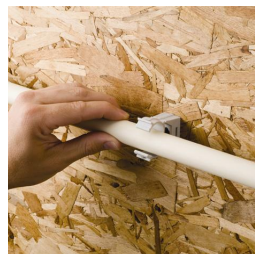

CADDY® SUPERKLIP – 389007

- Closes and locks automatically when the pipe, tube or cable is inserted
- One-piece clamp for fast and convenient installation
- Fasten with either wood screw, dual threaded screw with or without collar, nail with collar, threaded rod, mounting plate or shot-fire bracket
- M6 and M8 insert nuts available

Part Number	389007
Material	Xenoy®
Outer Diameter (OD)	1 3/32" – 1 7/32" 27.8 – 31.2 mm
Copper Tube Size	1"
B	11/16" 20.2 mm
C	1 15/16" 48.9 mm
Static Load (F)	58 lb 260 N
Standard Packaging Quantity	50 pc
UPC	78285659787
UNSPSC	40141725
EAN-13	8711893039146
ETIM	EC011409