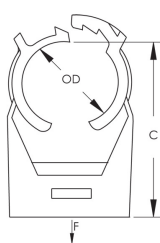

CADDY® SUPERKLIP – 389007

- Closes and locks automatically when the pipe, tube or cable is inserted
- One-piece clamp for fast and convenient installation
- Fasten with either wood screw, dual threaded screw with or without collar, nail with collar, threaded rod, mounting plate or shot-fire bracket
- M6 and M8 insert nuts available

Part Number	389007
Material	Xenoy®
Outer Diameter (OD)	1 3/32" – 1 7/32" 27.8 – 31.2 mm
Copper Tube Size	1"
B	11/16" 20.2 mm
C	1 15/16" 48.9 mm
Static Load (F)	58 lb 260 N
Standard Packaging Quantity	50 pc
UPC	78285659787
UNSPSC	40141725
EAN-13	8711893039146
ETIM	EC011409