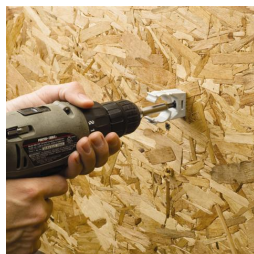

CADDY® SUPERKLIP – 389007

- Closes and locks automatically when the pipe, tube or cable is inserted
- One-piece clamp for fast and convenient installation
- Fasten with either wood screw, dual threaded screw with or without collar, nail with collar, threaded rod, mounting plate or shot-fire bracket
- M6 and M8 insert nuts available

Part Number	389007
Material	Xenoy®
Outer Diameter (OD)	1 3/32" – 1 7/32" 27.8 – 31.2 mm
Copper Tube Size	1"
B	11/16" 20.2 mm
C	1 15/16" 48.9 mm
Static Load (F)	58 lb 260 N
Standard Packaging Quantity	50 pc
UPC	78285659787
UNSPSC	40141725
EAN-13	8711893039146
ETIM	EC011409