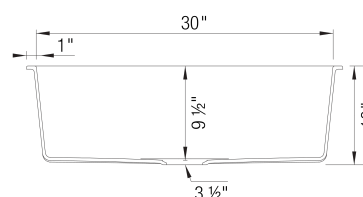

PRECIS Super Single SILGRANIT

Warranty

BLANCO offers a limited lifetime warranty on all sinks and faucets, as well as a one-year warranty on all custom accessories.

Code/Standards Compliance

BLANCO sinks and faucets are third-party tested and certified to standards and listed by applicable certification bodies. For more information on individual product listings, contact our office or listing organization.

View our how-to videos to learn more about installing and caring for BLANCO products:
<https://www.blanco.com/us-en/service/how-to-videos/how-to-videos-for-sinks/>

Questions? Contact us today

BLANCO America, Inc.
110 Mount Holly By-Pass
Lumberton, NJ 08048

Phone & Fax
Phone: 888-668-6201
Fax: 609-668-6211