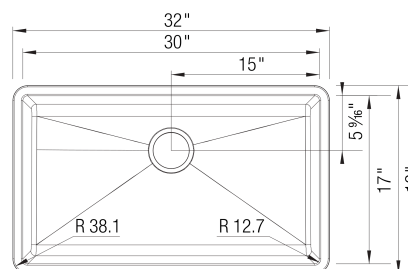

Sink Specifications

Color	SKU
Café	440147
Metallic Gray	440148
Anthracite	440149
White	440150
Truffle	441297
Cinder	441478
Coal Black	442935
Soft White	443084
Volcano Gray	443121

Design and Planning Tips

- Min cabinet size: 36 in

What is included:
Installation instructions
Cut-out template
Limited Lifetime Warranty

Depending on cabinet construction, a different cabinet size may be required. Consult the cabinet manufacturer.

To prevent damage, sink must be shipped on a pallet.

Codes & Standards

CSA B45.8-18/ IAPMO Z403-2018

Optional Accessories

Sink Grid	221206
Sink Grid	233535
CapFlow Strainer Cover	517666
Undermount Clips	440851

PRECIS Super Single SILGRANIT

Warranty

BLANCO offers a limited lifetime warranty on all sinks and faucets, as well as a one-year warranty on all custom accessories.

Code/Standards Compliance

BLANCO sinks and faucets are third-party tested and certified to standards and listed by applicable certification bodies. For more information on individual product listings, contact our office or listing organization.

View our how-to videos to learn more about installing and caring for BLANCO products:
<https://www.blanco.com/us-en/service/how-to-videos/how-to-videos-for-sinks/>

Questions? Contact us today

BLANCO America, Inc.
110 Mount Holly By-Pass
Lumberton, NJ 08048

Phone & Fax
Phone: 888-668-6201
Fax: 609-668-6211