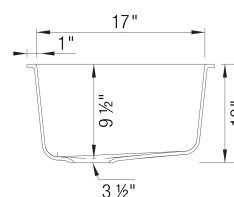

PRECIS Super Single SILGRANIT

Warranty

BLANCO offers a limited lifetime warranty on all sinks and faucets, as well as a one-year warranty on all custom accessories.

Code/Standards Compliance

BLANCO sinks and faucets are third-party tested and certified to standards and listed by applicable certification bodies. For more information on individual product listings, contact our office or listing organization.

View our how-to videos to learn more about installing and caring for BLANCO products:
<https://www.blanco.com/us-en/service/how-to-videos/how-to-videos-for-sinks/>

Questions? Contact us today

BLANCO America, Inc.
110 Mount Holly By-Pass
Lumberton, NJ 08048

Phone & Fax
Phone: 888-668-6201
Fax: 609-668-6211