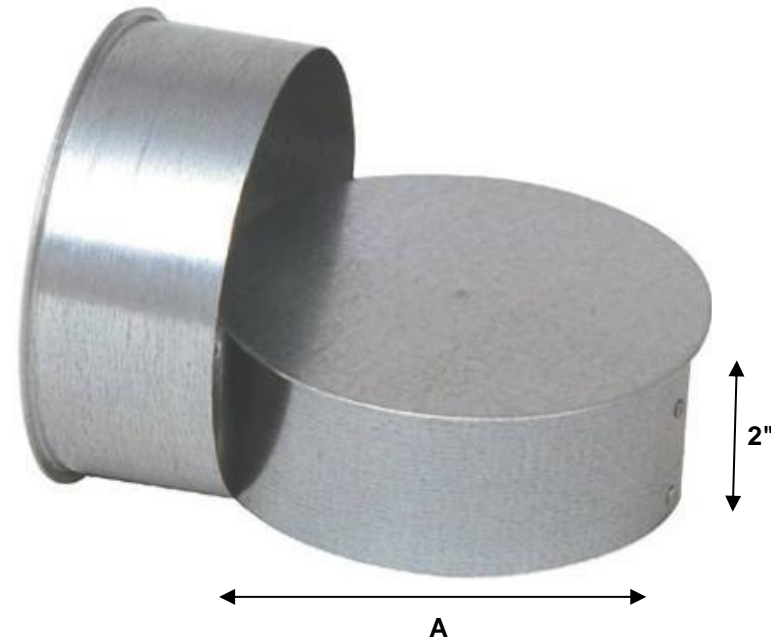

100 Royal Way
Temple, GA 30179
Phone (800) 520-6593

SPECIFICATION DATA SHEET

Date:1/27/14

MODEL No. 273 Tee Cap

DIMENSIONAL DATA

SIZES AVAILABLE: 3" THROUGH 24" DIAMETER

FABRICATION DATA

Material:

ASTM-A653 CS Type B Galvanized Steel
G-30 Coating LFQ Chemical Treatment

Gauges:

3-10"	28GA
12-14"	26GA
16-24"	24GA

Assembly:

Two piece construction. A 2" collar is connected to the top with a beading process

OPTIONS

273H: With Handle
273C: Crimped

*Ordered by A dimension

Superior Quality, Superior Service, Superior Value.. that's the Royal Advantage