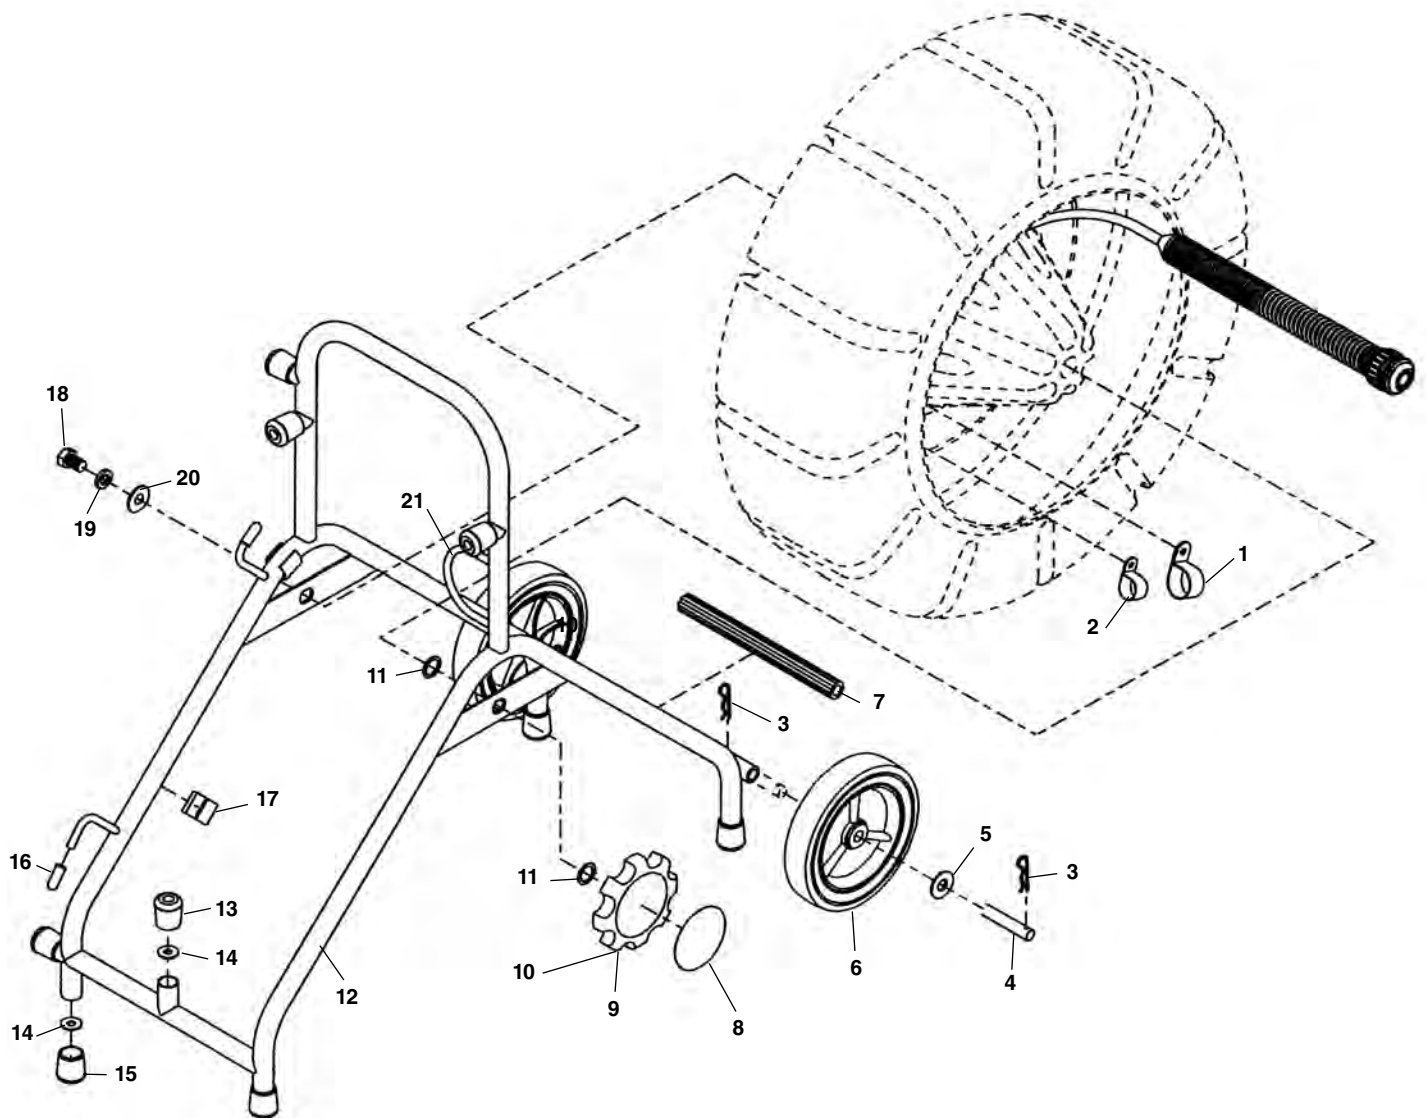

Regular Frame Assembly

**NOTE: Order parts by Catalog Number only.
DO NOT order by Reference Number.**

Ref. No.	Catalog No.	Description	Ref. No.	Catalog No.	Description
1	71262	1/2" Dry Clamp	12	66797	Frame
2	71267	7/8" Dry Clamp	13	72542	Rubber Cap (3)
3	68257	Axle Pin	14	72537	Back Up Washer (7)
4	68247	Axle	15	70042	Rubber Foot (7)
5	72527	Steel Washer	16	72562	End Cap (2)
6	68242	Wheel for SeeSnake (2)	17	72532	Wire Clip (2)
7	68252	Axle Spacer	18	72547	Rear Mount Bolt
8	71207	Decal for Tension Knob	19	72522	Lock Washer
9	68262	Tension Knob	20	72527	Flat Washer
10	72517	Bolt for Tension Knob	21	93387	Guide Loop
11	68267	Nylon Washer (2)			