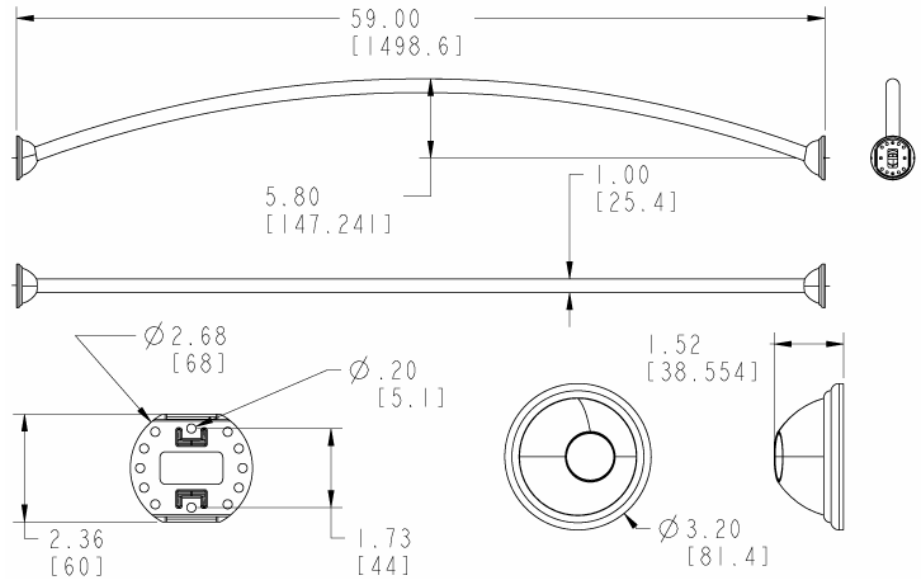

Technical Specification

5' Fixed-Length Curved Shower Rod

CSR2165

Stock Numbers:

- q **CSR2165BN** – 5' Fixed-Length Curved Shower Rod
Brushed Nickel Finish
- q **CSR2165CH** – 5' Fixed-Length Curved Shower Rod
Chrome Finish

Dimensions:

Materials:

Curved Shower Rod is made of .028 (22 gauge) seamless type 304 stainless steel. **Decorative Covers** are stamped from .020 type 304 stainless steel. **Pivoting Mounting Post** is made from powder-coated zinc. The **screw** in the pivoting post assembly is made from stainless steel. **Rod connector** is made from Polyethylene. **Decorative Cover Insert Rings** are made from POM.

Stock Number: _____ **5' Fixed-Length Curved Shower Rod By Creative Specialties**

25300 AL MOEN DRIVE • NORTH OLMSTED, OH 44070
CORPORATE HEADQUARTERS: (800) 321-8809 • FAX: (800) 848-6636
INTERNATIONAL: (440) 962-2000 • FAX: (440) 962-2726
CUSTOMER SERVICE (USA): 800-882-0116 • FAX: (888) 379-2720
WWW.CSI.MOEN.COM