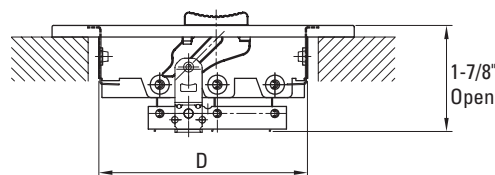

# Stamped Steel Sidewall/Ceiling Register 2-Way, 1/3" Fin

### Product Features

- All steel construction
- For both sidewall and ceiling applications
- Ideal for shallow duct installation
- 2-Way air pattern
- 1/3" Spaced fins at 20 degrees
- Integral multi-shutter damper
- Screws included
- Available in white

### Specifications

Item No.	Size	Color	A	B	C	D
PS2W3WUP	6x4	White	7-1/4"	5-1/4"	5-3/4"	3-5/8"
PS2W3WUU	6x6	White	7-1/4"	7-1/4"	5-3/4"	5-5/8"
PS2W3WXP	8x4	White	9-1/4"	5-1/4"	7-3/4"	3-5/8"
PS2W3WXU	8x6	White	9-1/4"	7-1/4"	7-3/4"	5-5/8"
PS2W3WXX	8x8	White	9-1/4"	9-1/4"	7-3/4"	7-5/8"
PS2W3W10P	10x4	White	11-1/4"	5-1/4"	9-3/4"	3-5/8"
PS2W3W10U	10x6	White	11-1/4"	7-1/4"	9-3/4"	5-5/8"
PS2W3W10X	10x8	White	11-1/4"	9-1/4"	9-3/4"	7-5/8"
PS2W3W12P	12x4	White	13-1/4"	5-1/4"	11-3/4"	3-5/8"
PS2W3W12U	12x6	White	13-1/4"	7-1/4"	11-3/4"	5-5/8"
PS2W3W12X	12x8	White	13-1/4"	9-1/4"	11-3/4"	7-5/8"
PS2W3W1212	12x12	White	13-1/4"	13-1/4"	11-3/4"	11-5/8"
PS2W3W14P	14x4	White	15-1/4"	5-1/4"	13-3/4"	3-5/8"
PS2W3W14U	14x6	White	15-1/4"	7-1/4"	13-3/4"	5-5/8"
PS2W3W14X	14x8	White	15-1/4"	9-1/4"	13-3/4"	7-5/8"
PS2W3W16U	16x6	White	17-1/4"	7-1/4"	15-3/4"	5-5/8"
PS2W3W16X	16x8	White	17-1/4"	9-1/4"	15-3/4"	7-5/8"

\*Horizontal dimension is first

Size Availability						
WIDTH						
	6	8	10	12	14	16
HEIGHT						
4	X	X	X	X	X	
6	X	X	X	X	X	X
8		X	X	X	X	X
12				X		