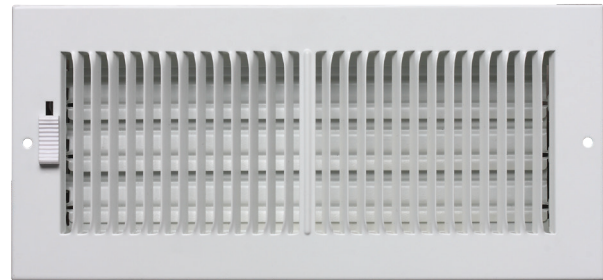

# Stamped Steel Sidewall/Ceiling Register 2-Way, 1/3" Fin

### Product Features

- All steel construction
- For both sidewall and ceiling applications
- Ideal for shallow duct installation
- 2-Way air pattern
- 1/3" Spaced fins at 20 degrees
- Integral multi-shutter damper
- Screws included
- Available in white