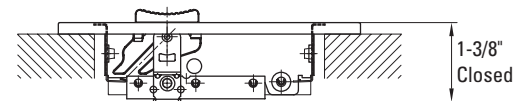

# Stamped Steel Sidewall/Ceiling Register 2-Way, 1/3" Fin

### Product Features

- All steel construction
- For both sidewall and ceiling applications
- Ideal for shallow duct installation
- 2-Way air pattern
- 1/3" Spaced fins at 20 degrees
- Integral multi-shutter damper
- Screws included
- Available in white

### Specifications

Item No.	Size	Color	A	B	C	D
PS2W3WUP	6x4	White	7-1/4"	5-1/4"	5-3/4"	3-5/8"
PS2W3WUU	6x6	White	7-1/4"	7-1/4"	5-3/4"	5-5/8"
PS2W3WXP	8x4	White	9-1/4"	5-1/4"	7-3/4"	3-5/8"
PS2W3WXU	8x6	White	9-1/4"	7-1/4"	7-3/4"	5-5/8"
PS2W3WXX	8x8	White	9-1/4"	9-1/4"	7-3/4"	7-5/8"
PS2W3W10P	10x4	White	11-1/4"	5-1/4"	9-3/4"	3-5/8"
PS2W3W10U	10x6	White	11-1/4"	7-1/4"	9-3/4"	5-5/8"
PS2W3W10X	10x8	White	11-1/4"	9-1/4"	9-3/4"	7-5/8"
PS2W3W12P	12x4	White	13-1/4"	5-1/4"	11-3/4"	3-5/8"
PS2W3W12U	12x6	White	13-1/4"	7-1/4"	11-3/4"	5-5/8"
PS2W3W12X	12x8	White	13-1/4"	9-1/4"	11-3/4"	7-5/8"
PS2W3W1212	12x12	White	13-1/4"	13-1/4"	11-3/4"	11-5/8"
PS2W3W14P	14x4	White	15-1/4"	5-1/4"	13-3/4"	3-5/8"
PS2W3W14U	14x6	White	15-1/4"	7-1/4"	13-3/4"	5-5/8"
PS2W3W14X	14x8	White	15-1/4"	9-1/4"	13-3/4"	7-5/8"
PS2W3W16U	16x6	White	17-1/4"	7-1/4"	15-3/4"	5-5/8"
PS2W3W16X	16x8	White	17-1/4"	9-1/4"	15-3/4"	7-5/8"

\*Horizontal dimension is first

Size Availability						
WIDTH						
	6	8	10	12	14	16
HEIGHT						
4	X	X	X	X	X	
6	X	X	X	X	X	X
8		X	X	X	X	X
12				X		