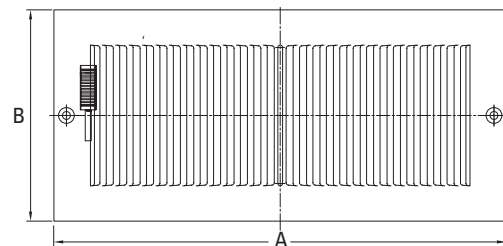

# Stamped Steel Sidewall/Ceiling Register 2-Way, 1/3" Fin

### Product Features

- All steel construction
- For both sidewall and ceiling applications
- Ideal for shallow duct installation
- 2-Way air pattern
- 1/3" Spaced fins at 20 degrees
- Integral multi-shutter damper
- Screws included
- Available in white

### Specifications

Item No.	Size	Color	A	B	C	D
PS2W3WUP	6x4	White	7-1/4"	5-1/4"	5-3/4"	3-5/8"
PS2W3WUU	6x6	White	7-1/4"	7-1/4"	5-3/4"	5-5/8"
PS2W3WXP	8x4	White	9-1/4"	5-1/4"	7-3/4"	3-5/8"
PS2W3WXU	8x6	White	9-1/4"	7-1/4"	7-3/4"	5-5/8"
PS2W3WXX	8x8	White	9-1/4"	9-1/4"	7-3/4"	7-5/8"
PS2W3W10P	10x4	White	11-1/4"	5-1/4"	9-3/4"	3-5/8"
PS2W3W10U	10x6	White	11-1/4"	7-1/4"	9-3/4"	5-5/8"
PS2W3W10X	10x8	White	11-1/4"	9-1/4"	9-3/4"	7-5/8"
PS2W3W12P	12x4	White	13-1/4"	5-1/4"	11-3/4"	3-5/8"
PS2W3W12U	12x6	White	13-1/4"	7-1/4"	11-3/4"	5-5/8"
PS2W3W12X	12x8	White	13-1/4"	9-1/4"	11-3/4"	7-5/8"
PS2W3W1212	12x12	White	13-1/4"	13-1/4"	11-3/4"	11-5/8"
PS2W3W14P	14x4	White	15-1/4"	5-1/4"	13-3/4"	3-5/8"
PS2W3W14U	14x6	White	15-1/4"	7-1/4"	13-3/4"	5-5/8"
PS2W3W14X	14x8	White	15-1/4"	9-1/4"	13-3/4"	7-5/8"
PS2W3W16U	16x6	White	17-1/4"	7-1/4"	15-3/4"	5-5/8"
PS2W3W16X	16x8	White	17-1/4"	9-1/4"	15-3/4"	7-5/8"

\*Horizontal dimension is first

Size Availability						
WIDTH						
	6	8	10	12	14	16
HEIGHT						
4	X	X	X	X	X	
6	X	X	X	X	X	X
8		X	X	X	X	X
12				X		