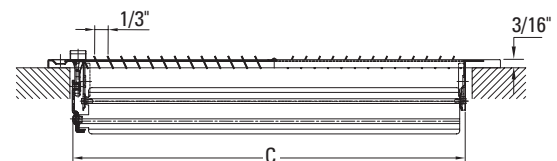

# Stamped Steel Sidewall/Ceiling Register 2-Way, 1/3" Fin

### Product Features

- All steel construction
- For both sidewall and ceiling applications
- Ideal for shallow duct installation
- 2-Way air pattern
- 1/3" Spaced fins at 20 degrees
- Integral multi-shutter damper
- Screws included
- Available in white

### Specifications

Item No.	Size	Color	A	B	C	D
PS2W3WUP	6x4	White	7-1/4"	5-1/4"	5-3/4"	3-5/8"
PS2W3WUU	6x6	White	7-1/4"	7-1/4"	5-3/4"	5-5/8"
PS2W3WXP	8x4	White	9-1/4"	5-1/4"	7-3/4"	3-5/8"
PS2W3WXU	8x6	White	9-1/4"	7-1/4"	7-3/4"	5-5/8"
PS2W3WXX	8x8	White	9-1/4"	9-1/4"	7-3/4"	7-5/8"
PS2W3W10P	10x4	White	11-1/4"	5-1/4"	9-3/4"	3-5/8"
PS2W3W10U	10x6	White	11-1/4"	7-1/4"	9-3/4"	5-5/8"
PS2W3W10X	10x8	White	11-1/4"	9-1/4"	9-3/4"	7-5/8"
PS2W3W12P	12x4	White	13-1/4"	5-1/4"	11-3/4"	3-5/8"
PS2W3W12U	12x6	White	13-1/4"	7-1/4"	11-3/4"	5-5/8"
PS2W3W12X	12x8	White	13-1/4"	9-1/4"	11-3/4"	7-5/8"
PS2W3W1212	12x12	White	13-1/4"	13-1/4"	11-3/4"	11-5/8"
PS2W3W14P	14x4	White	15-1/4"	5-1/4"	13-3/4"	3-5/8"
PS2W3W14U	14x6	White	15-1/4"	7-1/4"	13-3/4"	5-5/8"
PS2W3W14X	14x8	White	15-1/4"	9-1/4"	13-3/4"	7-5/8"
PS2W3W16U	16x6	White	17-1/4"	7-1/4"	15-3/4"	5-5/8"
PS2W3W16X	16x8	White	17-1/4"	9-1/4"	15-3/4"	7-5/8"

\*Horizontal dimension is first

Size Availability						
WIDTH						
	6	8	10	12	14	16
HEIGHT						
4	X	X	X	X	X	
6	X	X	X	X	X	X
8		X	X	X	X	X
12				X		