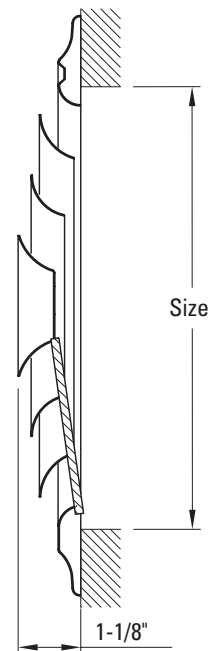

### Product Specifications

**PSRCD**

#### Product Features

- All steel construction
- Concentric rings deflect air stream 360 degrees for maximum performance
- Available in white only

#### Specifications

Item No.	Size	Color	A
PSRCDWU	6	White	9-15/16"
PSRCDWX	8	White	11-15/16"
PSRCDW10	10	White	13-15/16"
PSRCDW12	12	White	15-15/16"
PSRCDW14	14	White	17-15/16"