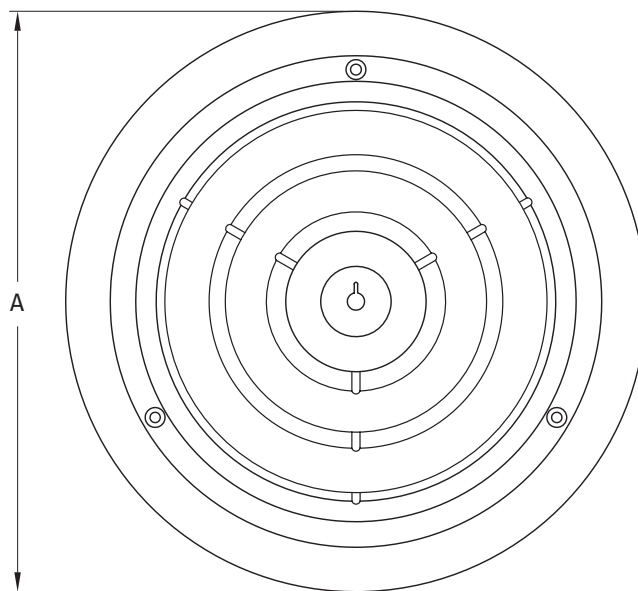

## Round Ceiling Diffuser

### Product Specifications

**PSRCD**

#### Product Features

- All steel construction
- Concentric rings deflect air stream 360 degrees for maximum performance
- Available in white only

#### Specifications

Item No.	Size	Color	A
PSRCDWU	6	White	9-15/16"
PSRCDWX	8	White	11-15/16"
PSRCDW10	10	White	13-15/16"
PSRCDW12	12	White	15-15/16"
PSRCDW14	14	White	17-15/16"