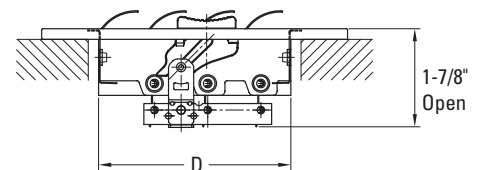

Stamped Steel Curved Blade Register 1-Way

Product Specifications

PS1CW

Product Features

- All steel curved blade construction
- For both sidewall and ceiling applications
- 1-Way air pattern
- Integral multi-shutter damper
- Screws included
- Available in white

Specifications

Item No.	Size	Color	A	B	C	D
PS1CWUU	6 x 6	White	7-3/4"	7-3/4"	5-3/4"	5-5/8"
PS1CWXP	8 x 4	White	9-3/4"	5-3/4"	7-3/4"	3-5/8"
PS1CWXU	8 x 6	White	9-3/4"	7-3/4"	7-3/4"	5-5/8"
PS1CWXX	8 x 8	White	9-3/4"	9-3/4"	7-3/4"	7-5/8"
PS1CW10P	10 x 4	White	11-3/4"	5-3/4"	9-3/4"	3-5/8"
PS1CW10U	10 x 6	White	11-3/4"	7-3/4"	9-3/4"	5-5/8"
PS1CW10X	10 x 8	White	11-3/4"	9-3/4"	9-3/4"	7-5/8"
PS1CW1010	10 x 10	White	11-3/4"	11-3/4"	9-3/4"	9-5/8"
PS1CW12P	12 x 4	White	13-3/4"	5-3/4"	11-3/4"	3-5/8"
PS1CW12U	12 x 6	White	13-3/4"	7-3/4"	11-3/4"	5-5/8"
PS1CW12X	12 x 8	White	13-3/4"	9-3/4"	11-3/4"	7-5/8"
PS1CW14U	14 x 6	White	15-3/4"	7-3/4"	13-3/4"	5-5/8"
PS1CW14X	14 x 8	White	15-3/4"	9-3/4"	13-3/4"	7-5/8"

*Horizontal dimension is first

		Size Availability				
		WIDTH				
		6	8	10	12	14
HEIGHT	4		X	X	X	
	6	X	X	X	X	X
	8		X	X	X	X
	10			X		

Warranty

1-Year limited warranty