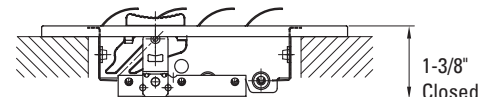

Stamped Steel Curved Blade Register 1-Way

Product Specifications

PS1CW

Product Features

- All steel curved blade construction
- For both sidewall and ceiling applications
- 1-Way air pattern
- Integral multi-shutter damper
- Screws included
- Available in white

Specifications

Item No.	Size	Color	A	B	C	D
PS1CWUU	6 x 6	White	7-3/4"	7-3/4"	5-3/4"	5-5/8"
PS1CWXP	8 x 4	White	9-3/4"	5-3/4"	7-3/4"	3-5/8"
PS1CWXU	8 x 6	White	9-3/4"	7-3/4"	7-3/4"	5-5/8"
PS1CWXX	8 x 8	White	9-3/4"	9-3/4"	7-3/4"	7-5/8"
PS1CW10P	10 x 4	White	11-3/4"	5-3/4"	9-3/4"	3-5/8"
PS1CW10U	10 x 6	White	11-3/4"	7-3/4"	9-3/4"	5-5/8"
PS1CW10X	10 x 8	White	11-3/4"	9-3/4"	9-3/4"	7-5/8"
PS1CW1010	10 x 10	White	11-3/4"	11-3/4"	9-3/4"	9-5/8"
PS1CW12P	12 x 4	White	13-3/4"	5-3/4"	11-3/4"	3-5/8"
PS1CW12U	12 x 6	White	13-3/4"	7-3/4"	11-3/4"	5-5/8"
PS1CW12X	12 x 8	White	13-3/4"	9-3/4"	11-3/4"	7-5/8"
PS1CW14U	14 x 6	White	15-3/4"	7-3/4"	13-3/4"	5-5/8"
PS1CW14X	14 x 8	White	15-3/4"	9-3/4"	13-3/4"	7-5/8"

*Horizontal dimension is first

		Size Availability				
		WIDTH				
		6	8	10	12	14
HEIGHT	4		X	X	X	
	6	X	X	X	X	X
	8		X	X	X	X
	10			X		

Warranty

1-Year limited warranty