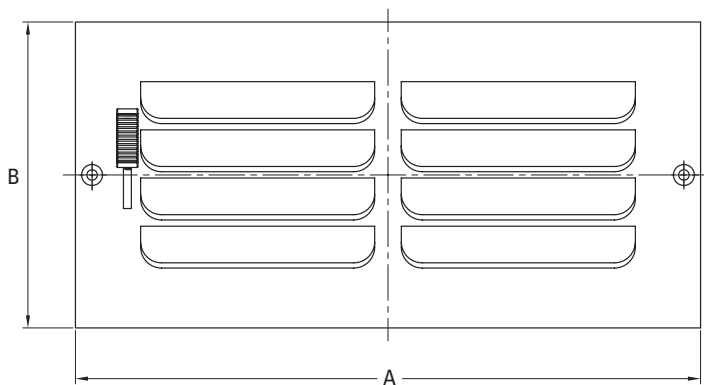

Stamped Steel Curved Blade Register 1-Way

Product Specifications

PS1CW

Product Features

- All steel curved blade construction
- For both sidewall and ceiling applications
- 1-Way air pattern
- Integral multi-shutter damper
- Screws included
- Available in white

Specifications

Item No.	Size	Color	A	B	C	D
PS1CWUU	6 x 6	White	7-3/4"	7-3/4"	5-3/4"	5-5/8"
PS1CWXP	8 x 4	White	9-3/4"	5-3/4"	7-3/4"	3-5/8"
PS1CWXU	8 x 6	White	9-3/4"	7-3/4"	7-3/4"	5-5/8"
PS1CWXX	8 x 8	White	9-3/4"	9-3/4"	7-3/4"	7-5/8"
PS1CW10P	10 x 4	White	11-3/4"	5-3/4"	9-3/4"	3-5/8"
PS1CW10U	10 x 6	White	11-3/4"	7-3/4"	9-3/4"	5-5/8"
PS1CW10X	10 x 8	White	11-3/4"	9-3/4"	9-3/4"	7-5/8"
PS1CW1010	10 x 10	White	11-3/4"	11-3/4"	9-3/4"	9-5/8"
PS1CW12P	12 x 4	White	13-3/4"	5-3/4"	11-3/4"	3-5/8"
PS1CW12U	12 x 6	White	13-3/4"	7-3/4"	11-3/4"	5-5/8"
PS1CW12X	12 x 8	White	13-3/4"	9-3/4"	11-3/4"	7-5/8"
PS1CW14U	14 x 6	White	15-3/4"	7-3/4"	13-3/4"	5-5/8"
PS1CW14X	14 x 8	White	15-3/4"	9-3/4"	13-3/4"	7-5/8"

*Horizontal dimension is first

		Size Availability				
		WIDTH				
		6	8	10	12	14
HEIGHT	4		X	X	X	
	6	X	X	X	X	X
	8		X	X	X	X
	10			X		

Warranty

1-Year limited warranty