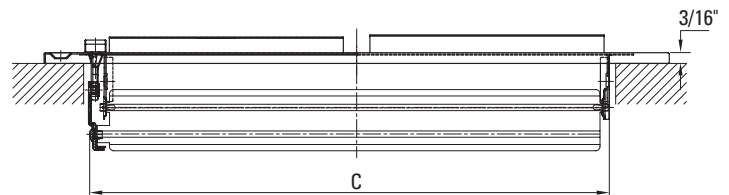

Stamped Steel Curved Blade Register 1-Way

Product Specifications

PS1CW

Product Features

- All steel curved blade construction
- For both sidewall and ceiling applications
- 1-Way air pattern
- Integral multi-shutter damper
- Screws included
- Available in white

Specifications

Item No.	Size	Color	A	B	C	D
PS1CWUU	6 x 6	White	7-3/4"	7-3/4"	5-3/4"	5-5/8"
PS1CWXP	8 x 4	White	9-3/4"	5-3/4"	7-3/4"	3-5/8"
PS1CWXU	8 x 6	White	9-3/4"	7-3/4"	7-3/4"	5-5/8"
PS1CWXX	8 x 8	White	9-3/4"	9-3/4"	7-3/4"	7-5/8"
PS1CW10P	10 x 4	White	11-3/4"	5-3/4"	9-3/4"	3-5/8"
PS1CW10U	10 x 6	White	11-3/4"	7-3/4"	9-3/4"	5-5/8"
PS1CW10X	10 x 8	White	11-3/4"	9-3/4"	9-3/4"	7-5/8"
PS1CW1010	10 x 10	White	11-3/4"	11-3/4"	9-3/4"	9-5/8"
PS1CW12P	12 x 4	White	13-3/4"	5-3/4"	11-3/4"	3-5/8"
PS1CW12U	12 x 6	White	13-3/4"	7-3/4"	11-3/4"	5-5/8"
PS1CW12X	12 x 8	White	13-3/4"	9-3/4"	11-3/4"	7-5/8"
PS1CW14U	14 x 6	White	15-3/4"	7-3/4"	13-3/4"	5-5/8"
PS1CW14X	14 x 8	White	15-3/4"	9-3/4"	13-3/4"	7-5/8"

*Horizontal dimension is first

		Size Availability				
		WIDTH				
		6	8	10	12	14
HEIGHT	4		X	X	X	
	6	X	X	X	X	X
	8		X	X	X	X
	10			X		

Warranty

1-Year limited warranty