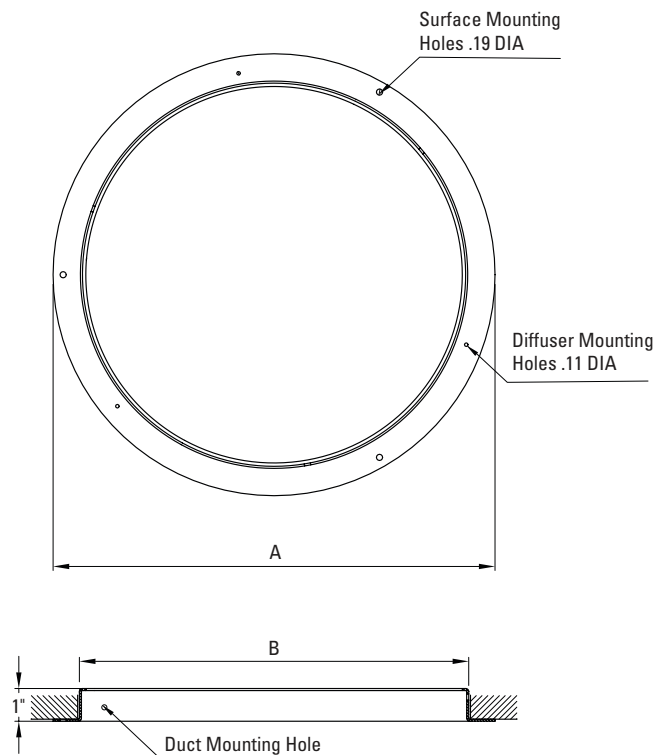

Duct Ring

Product Specifications

PSDR

Product Features

- All steel construction
- To be used with PSRCD diffuser
- Provides for easy attachment of round duct work
- Screws included
- Available in brown

Specifications

Item No.	Size	Color	A	B
PSDRU	6	Brown	7-1/2"	5-15/16"
PSDRX	8	Brown	9-1/2"	7-15/16"
PSDR10	10	Brown	11-1/2"	9-15/16"
PSDR12	12	Brown	13-1/2"	11-15/16"
PSDR14	14	Brown	15"	13-15/16"

Warranty

1-Year limited warranty