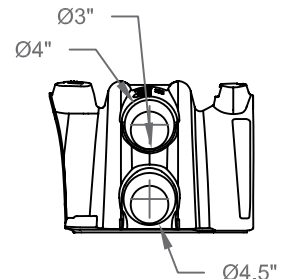

ARC™ CHAMBERS & ACCESSORIES

ARC CHAMBERS

TYPE	LOAD RATING	NOMINAL DIMENSIONS	CAPACITY	PRODUCT CODE
Arc 18	H-10	67" L x 16" W x 12" H	3.42 cu. ft.	1812BD
Arc 24	H-10	67" L x 22.5" W x 12" H	5.02 cu. ft.	2412BD
Arc 36	H-10	63" L x 34.5" W x 13" H	8 cu. ft.	3613BD2
Arc 36HC	H-10	63" L x 34.5" W x 16" H	10.7 cu. ft.	3616BD2
Arc 50	HS-20	49.3" L x 51.5" W x 30" H	6.77 cu. ft.	5030BD

END CAP

SIDE PORT COUPLER

BIODIFFUSER™ & ACCESSORIES

BIODIFFUSER CHAMBERS

TYPE	LOAD RATING	NOMINAL DIMENSIONS	CAPACITY	PRODUCT CODE
15" Narrow	H-10	87" L x 15" W x 12" H	5.0 cu. ft.	1500BD
22" Narrow	H-10	87" L x 22" W x 12" H	8.5 cu. ft.	2200BD
11" Standard	H-10	76" L x 34" W x 11" H	9.2 cu. ft.	1100BD
16" Hi Capacity	H-10	76" L x 34" W x 16" H	13.6 cu. ft.	1600BD
16" Hi Capacity	H-20	76" L x 34" W x 16" H	13.6 cu. ft.	1620BD