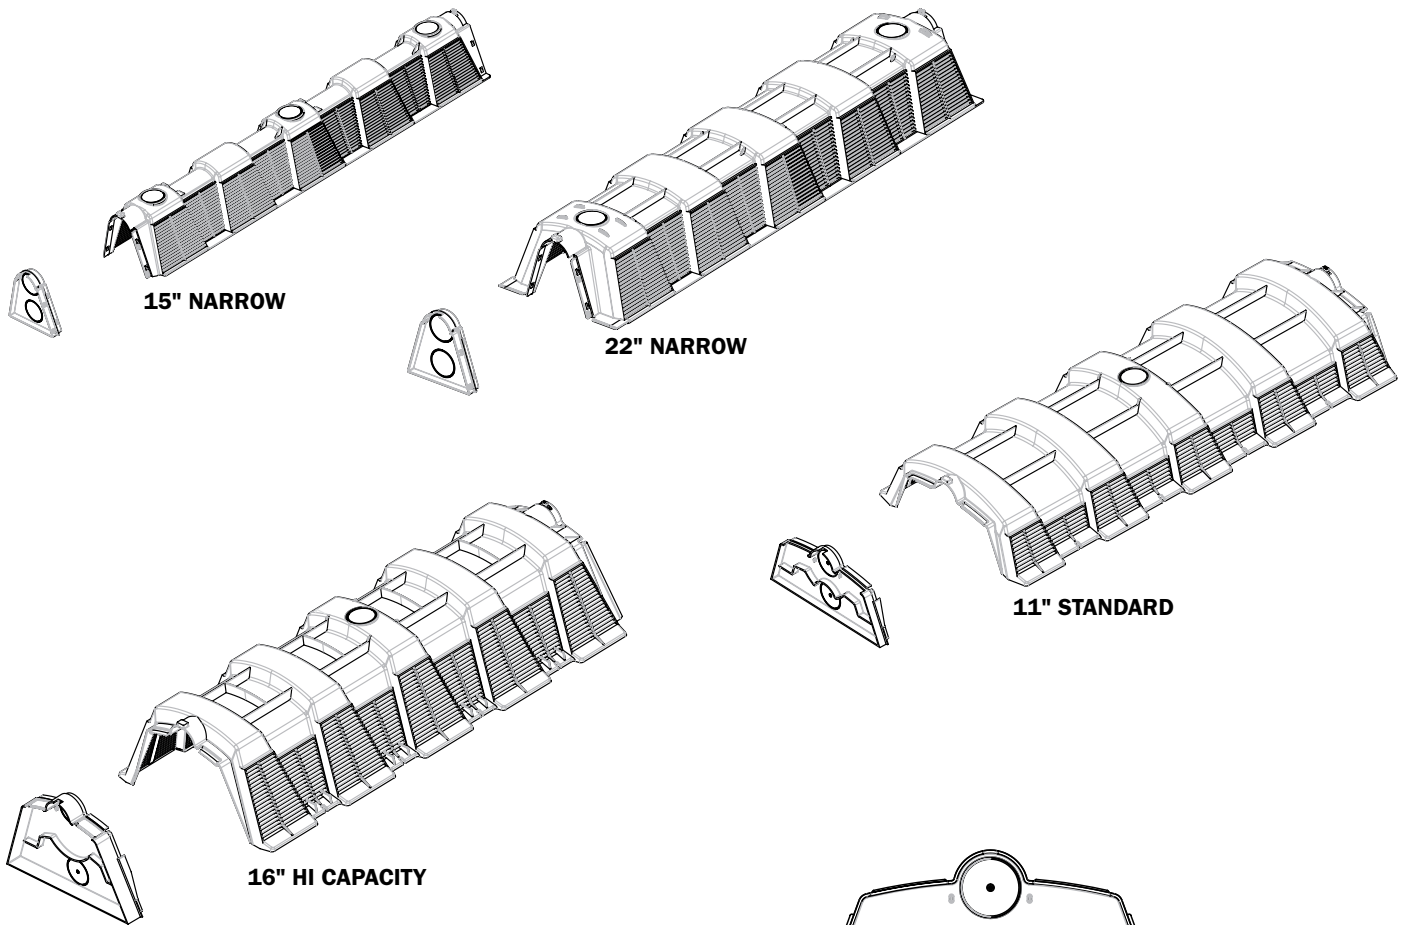

ARC ACCESSORIES

TYPE	PRODUCT CODE
Arc 18 Endcap	1802BD
Arc 24 Endcap	2402BD
Arc 36 Endcap	3603BD2
Arc 36HC Endcap	3606BD2
Arc 50 Endcap	5003BD
Arc 24 Side Port Coupler	2403BD
Arc 36 Side Port Coupler	3604BD
Arc 36HC Side Port Coupler	3607BD
Endcap Splash Plate	0068
Chamber Rodent Guard	18001DA

END CAP

SIDE PORT COUPLER

BIODIFFUSER™ & ACCESSORIES

BIODIFFUSER CHAMBERS

TYPE	LOAD RATING	NOMINAL DIMENSIONS	CAPACITY	PRODUCT CODE
15" Narrow	H-10	87" L x 15" W x 12" H	5.0 cu. ft.	1500BD
22" Narrow	H-10	87" L x 22" W x 12" H	8.5 cu. ft.	2200BD
11" Standard	H-10	76" L x 34" W x 11" H	9.2 cu. ft.	1100BD
16" Hi Capacity	H-10	76" L x 34" W x 16" H	13.6 cu. ft.	1600BD
16" Hi Capacity	H-20	76" L x 34" W x 16" H	13.6 cu. ft.	1620BD

BIODIFFUSER ACCESSORIES

TYPE	PRODUCT CODE
11" Endcap	1101BD
11" Angle Section 0°-22°	1122BD
16" Endcap	1601BD
16" Angle Section 0°-22°	1622BD
15" Endcap	1501BD
15" Angle Section 0°-22°	1522BD

11" STANDARD ENDCAP