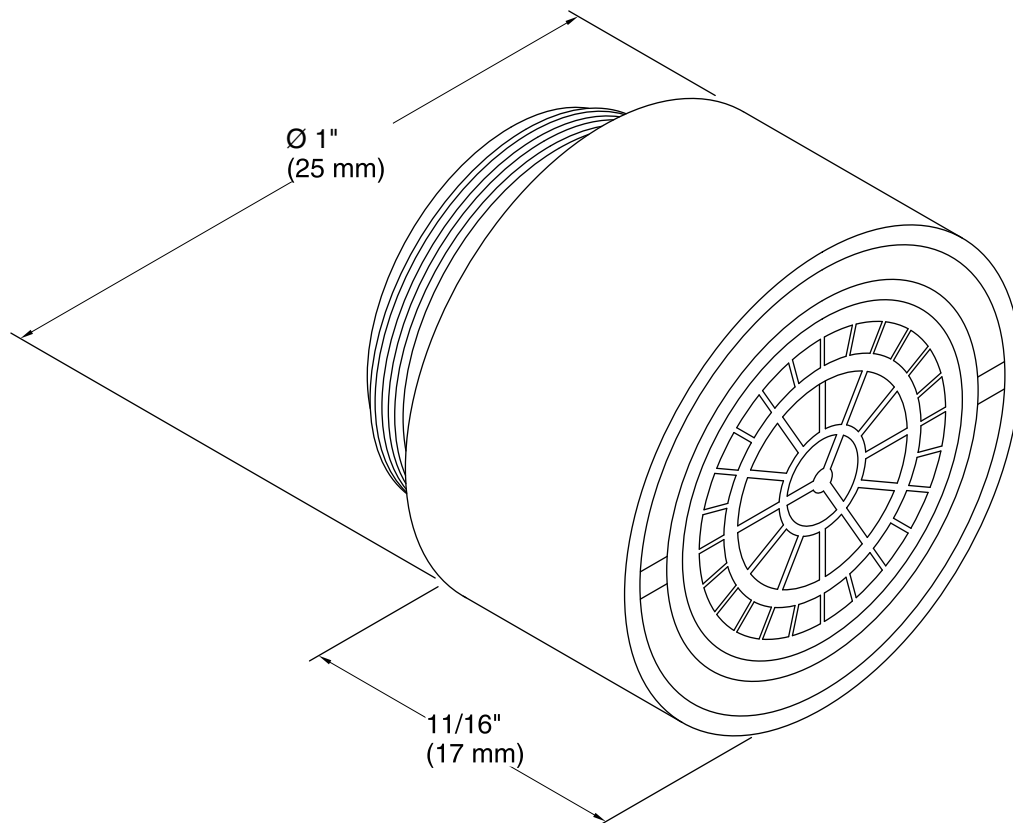

Features

- 13/16-inch male.
- 0.5 gpm non-aerated pressure-compensating laminar spray.
- Vandal-resistant.
- Polished Chrome finish.
- Pack of six.
- 11/16" (17 mm) x 1" (25 mm)

Material

- Premium metal construction.

Color	Code	Description
-------	------	-------------

	CP	
--	----	--

Technical Information

All product dimensions are nominal.

Notes

Install this product according to the installation guide.