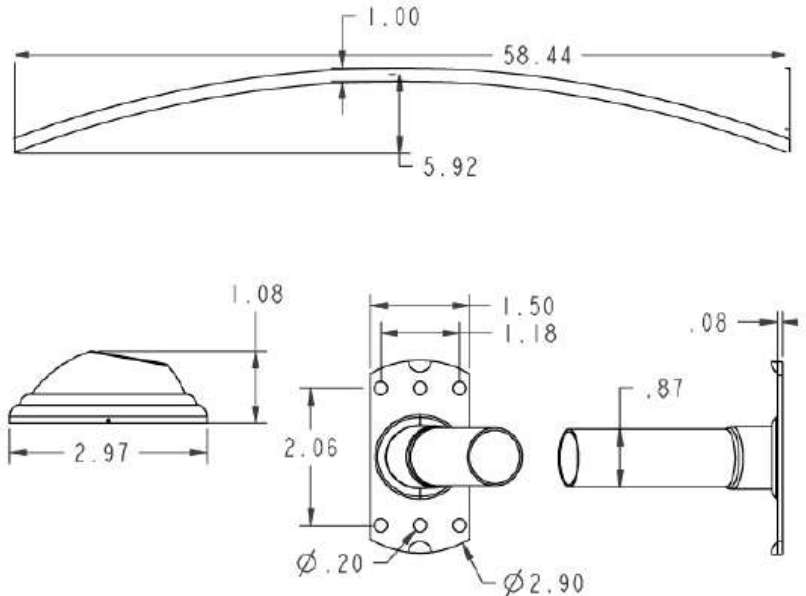

Technical Specification

Decorative Curved Shower Rod

CSR2166

Stock Numbers:

- ❑ **CSR2166BN – 6' Curved Shower Rod**
Brushed Nickel Finish
1" Diameter Rod
Retail Packaging
- ❑ **CSR2166CH – 6' Curved Shower Rod**
Chrome Finish
1" Diameter Rod
Retail Packaging

Dimensions:

Materials:

Brushed Nickel and Chrome Curved Shower Rods are made of .028 (22 gauge) seamless type 304 stainless steel. **Old World Bronze Curved Shower Rods** are made of .028 (22 gauge) seamless type 430 stainless steel. **Brushed Nickel and Chrome Flanges** are stamped from type 304 stainless steel. **Old World Bronze Flanges** are stamped from type 443 stainless steel.

Stock Number: _____ **Curved Shower Rod**
By Creative Specialties