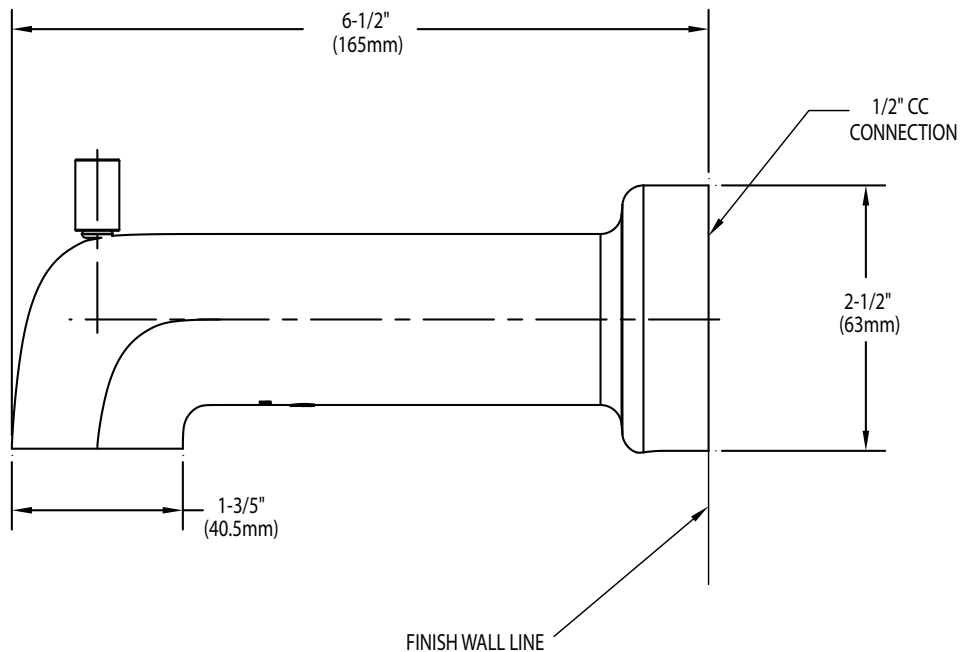

Buy it for looks. Buy it for life.®

Specifications

DESCRIPTION

- Metal construction with chrome or LifeShine® brushed nickel finish
- Designed to be installed on a 1/2" pipe slip fit-CC connection

STANDARDS

**LEVEL™ Diverter Tub Spout,
1/2" Slip Fit**

MODEL

FINISH

3890
3890BN

Chrome
Brushed Nickel

CRITICAL DIMENSIONS

(DO NOT SCALE)

FOR MORE INFORMATION CALL: 1-800-BUY-MOEN