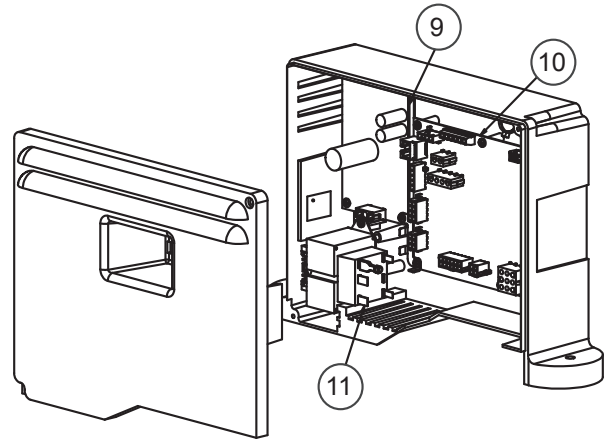

Table 1. Top Cover Control Assembly			
Item	Description	50 Gallon	75 Gallon
1	Spark Ignition Transformer	100271921	
2	Blocked Exhaust Switch	100113142	
3	Blocked Intake Air Switch	100113143	
4*	Temperature Probe (Includes Wiring Harness)	100301929	
5*	Anode - Alum	100109594	
5A*	Anode - Mag.	100108660	
6*	Inlet Tube	100111183	100113145
7*	Inlet Nipple	100109621	-
8*	Anode - Outlet Alum.	100111515	-
8A*	Anode - Outlet Mag.	100210066	-
8B	Outlet Nipple	-	100109450
9	Power Supply Assembly	100113155	
10	CCB Board - Programmed	100312667	
11	Transformer	100113157	

\* Not Shown.

Standard hardware items may be purchased locally.

Figure 3. 50-Gallon (top view)

Figure 5. Central Control Board (CCB)

Figure 4. 75 Gallon (top view)