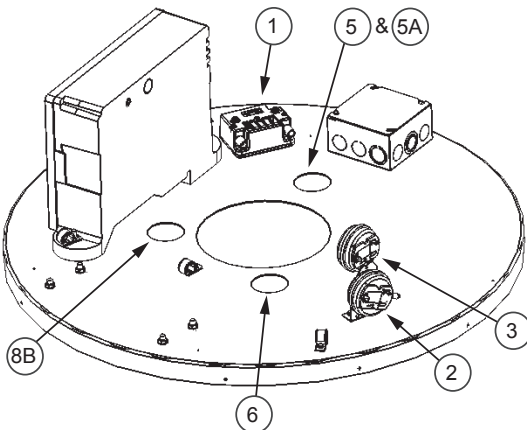

Table 1. Top Cover Control Assembly			
Item	Description	50 Gallon	75 Gallon
1	Spark Ignition Transformer	100271921	
2	Blocked Exhaust Switch	100113142	
3	Blocked Intake Air Switch	100113143	
4*	Temperature Probe (Includes Wiring Harness)	100301929	
5*	Anode - Alum	100109594	
5A*	Anode - Mag.	100108660	
6*	Inlet Tube	100111183	100113145
7*	Inlet Nipple	100109621	-
8*	Anode - Outlet Alum.	100111515	-
8A*	Anode - Outlet Mag.	100210066	-
8B	Outlet Nipple	-	100109450
9	Power Supply Assembly	100113155	
10	CCB Board - Programmed	100312667	
11	Transformer	100113157	

\* Not Shown.

Standard hardware items may be purchased locally.

Figure 3. 50-Gallon (top view)

Figure 5. Central Control Board (CCB)

Figure 4. 75 Gallon (top view)