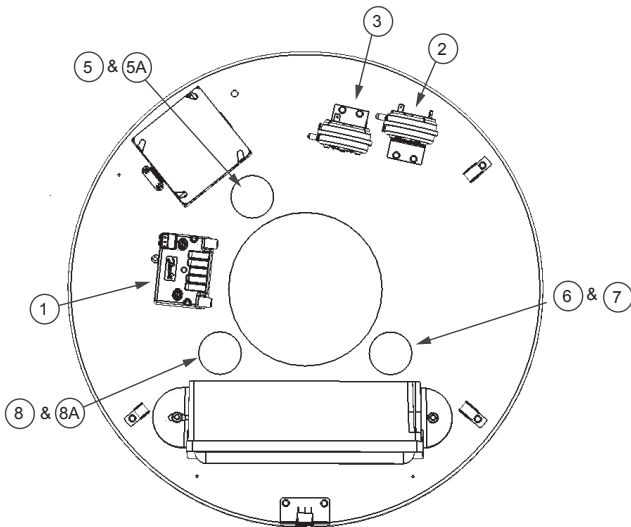

Table 1. Top Cover Control Assembly			
Item	Description	50 Gallon	75 Gallon
1	Spark Ignition Transformer	100271921	
2	Blocked Exhaust Switch	100113142	
3	Blocked Intake Air Switch	100113143	
4*	Temperature Probe (Includes Wiring Harness)	100301929	
5*	Anode - Alum	100109594	
5A*	Anode - Mag.	100108660	
6*	Inlet Tube	100111183	100113145
7*	Inlet Nipple	100109621	-
8*	Anode - Outlet Alum.	100111515	-
8A*	Anode - Outlet Mag.	100210066	-
8B	Outlet Nipple	-	100109450
9	Power Supply Assembly	100113155	
10	CCB Board - Programmed	100312667	
11	Transformer	100113157	

\* Not Shown.

Standard hardware items may be purchased locally.

Figure 3. 50-Gallon (top view)

Figure 5. Central Control Board (CCB)

Figure 4. 75 Gallon (top view)