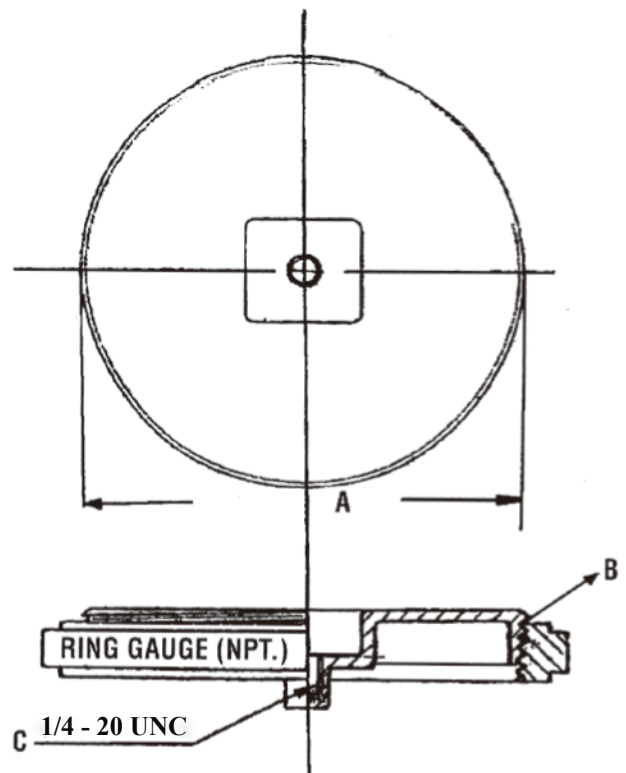

### Product Features

- Brass construction
- MIP connection
- For residential and light commercial use
- Not for pressure applications
- Tapped 1/4" through

PFEP53N

	A	B	C
PFEP53J	1.87"	1 1/2-11 1/2NPT	1/4 - 20UNC
PFEP53K	2.34"	2-11 1/2NPT	1/4 - 20UNC
PFEP53L	2.83"	2-1/2- 8NPT	1/4 - 20UNC
PFEP53M	3.45"	3-8NPT	1/4 - 20UNC
PFEP53N	3.95"	3 1/2-8NPT	1/4 - 20UNC
PFEP53P	4.44"	4-8NPT	1/4 - 20UNC
PFEP53S	5.50"	5-8NPT	1/4 - 20UNC
PFEP53U	6.62"	6-8NPT	1/4 - 20UNC

### Product Specifications