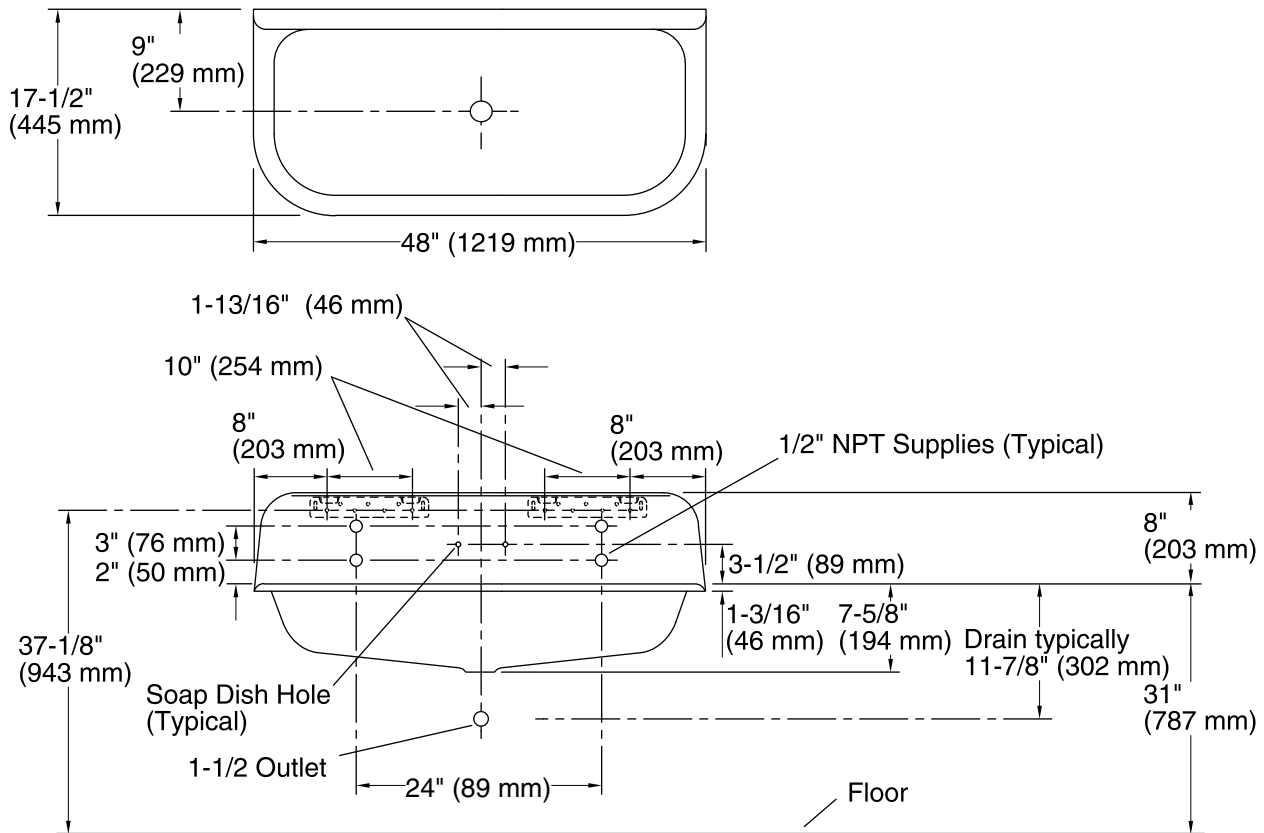

Technical Information

All product dimensions are nominal.

Bowl configuration:	Single
Installation:	Wall-mount
Bowl area (Only)	Length: 44" (1118 mm) Width: 14" (356 mm) Water depth: 7" (178 mm)
Number of deck holes:	4
Faucet hole(s):	1-1/2" (38 mm)
Soap/Lotion hole:	5/16" (8 mm)
Drain hole:	2-1/8" (54 mm)

Notes

Install this product according to the installation guide.