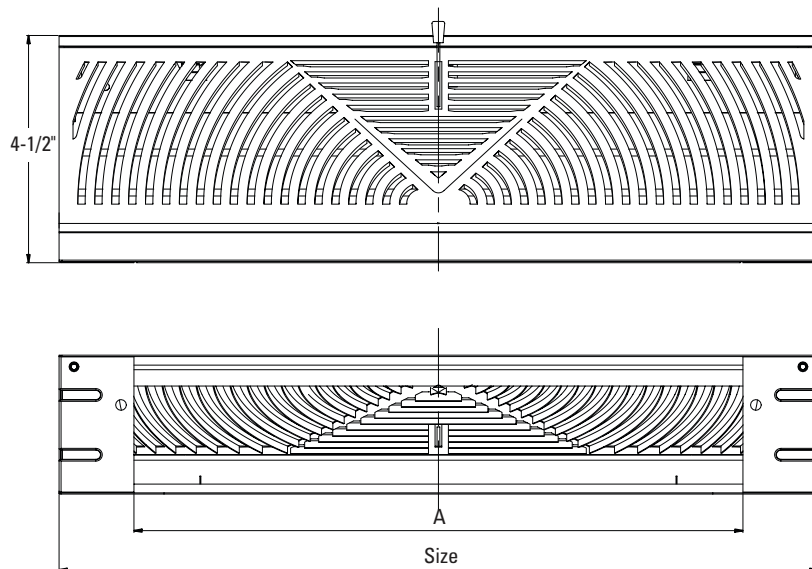

## Baseboard Diffuser Product Specifications

**PSBBD**

### Product Features

- All steel construction
- Design blankets both wall or window areas
- Lever operated volume control damper
- Available in white and brown

### Specifications

Item No.	Size	Color	A
PSBDB18	18"	Brown	15"
PSBBDW15	15"	White	12"
PSBBDW18	18"	White	15"