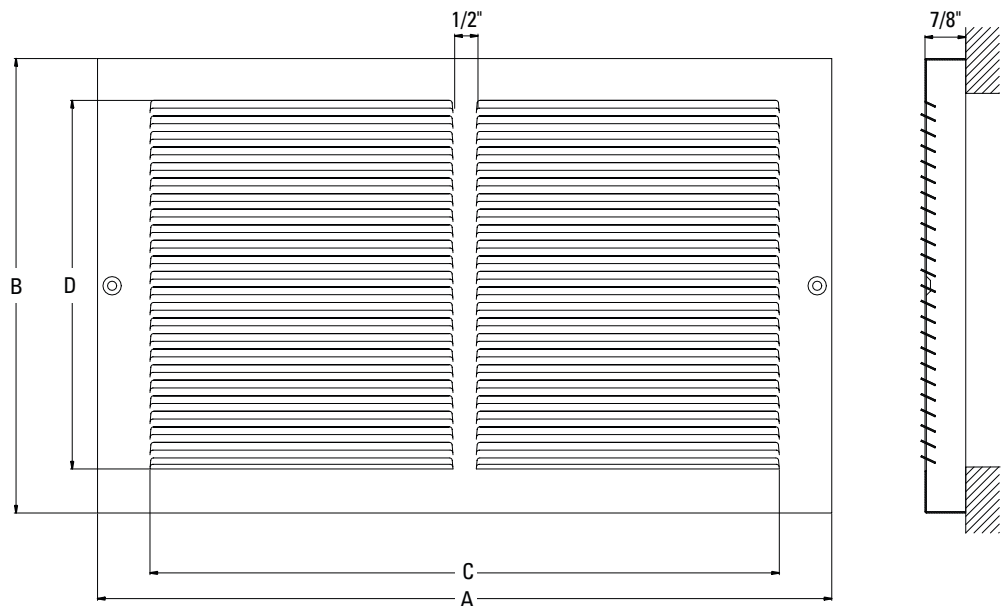

Stamped Steel Baseboard Return Air Grille 1/3" Fin, 7/8" Turnback

Product Specifications

PSRG783W

Product Features

- All steel construction
- 7/8" Margin turnback
- 1/3" Spaced fins at 20 degrees
- Screws included
- Available in white

Specifications

Item No.	Size	Color	A	B	C	D
PSRG783W12U	12x6	White	13-3/4"	7-3/4"	11-1/2"	5-7/8"
PSRG783W12X	12x8	White	13-3/4"	9-3/4"	11-1/2"	7-7/8"
PSRG783W14U	14x6	White	15-3/4"	7-3/4"	13-1/2"	5-7/8"
PSRG783W14X	14x8	White	15-3/4"	9-3/4"	13-1/2"	7-7/8"
PSRG783W16X	16x8	White	17-3/4"	9-3/4"	15-1/2"	7-7/8"
PSRG783W20X	20x8	White	21-3/4"	9-3/4"	19-1/2"	7-7/8"
PSRG783W24U	24x6	White	25-3/4"	7-3/4"	23-1/2"	5-7/8"
PSRG783W24X	24x8	White	25-3/4"	9-3/4"	23-1/2"	7-7/8"
PSRG783W30U	30x6	White	31-3/4"	7-3/4"	29-1/2"	5-7/8"
PSRG783W30X	30x8	White	31-3/4"	9-3/4"	29-1/2"	7-7/8"
PSRG783W3010	30x10	White	31-3/4"	11-3/4"	29-1/2"	9-7/8"
PSRG783W36U	36x6	White	37-3/4"	7-3/4"	35-1/2"	5-7/8"
PSRG783W36X	36x8	White	37-3/4"	9-3/4"	35-1/2"	7-7/8"

Size Availability							
WIDTH							
	12	14	16	20	24	30	36
HEIGHT							
6	X	X			X	X	X
8	X	X	X	X	X	X	X
10						X	

*Horizontal dimension is first

Warranty

1-Year limited warranty