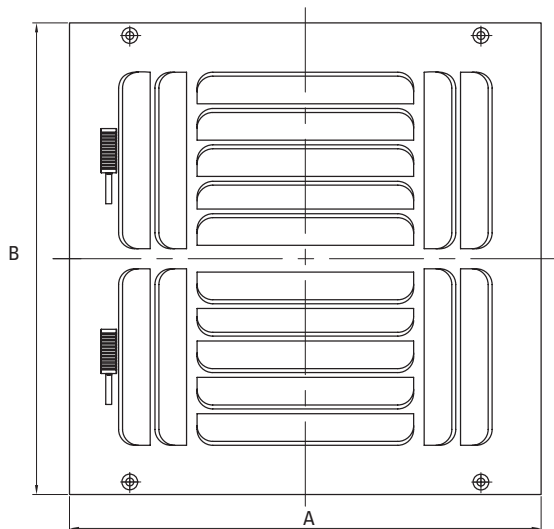

Stamped Steel Curved Blade Register 4-Way Product Specifications

PS4CW

Product Features

- All steel curved blade construction
- For both sidewall and ceiling applications
- 4-Way air pattern
- Integral multi-shutter damper
- Heights 10" and larger require double valves
- Screws included
- Available in white

Specifications

Item No.	Size	Color	A	B	C	D
PS4CWJU	6x6	White	7-3/4"	7-3/4"	5-3/4"	5-5/8"
PS4CWXX	8x8	White	9-3/4"	9-3/4"	7-3/4"	7-5/8"
PS4CW1010	10x10	White	11-3/4"	11-3/4"	9-3/4"	9-5/8"
PS4CW1212	12x12	White	13-3/4"	13-3/4"	11-3/4"	11-5/8"
PS4CW1414	14x14	White	15-3/4"	15-3/4"	13-3/4"	13-5/8"

*Horizontal dimension is first

		Size Availability				
		WIDTH				
		6	8	10	12	14
HEIGHT	6	X				
	8		X			
	10			X		
	12				X	
	14					X

Warranty

1-Year limited warranty