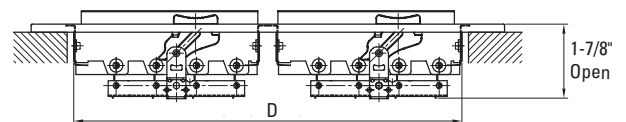

Stamped Steel Curved Blade Register 4-Way Product Specifications

PS4CW

Product Features

- All steel curved blade construction
- For both sidewall and ceiling applications
- 4-Way air pattern
- Integral multi-shutter damper
- Heights 10" and larger require double valves
- Screws included
- Available in white

Specifications

Item No.	Size	Color	A	B	C	D
PS4CWJU	6x6	White	7-3/4"	7-3/4"	5-3/4"	5-5/8"
PS4CWXX	8x8	White	9-3/4"	9-3/4"	7-3/4"	7-5/8"
PS4CW1010	10x10	White	11-3/4"	11-3/4"	9-3/4"	9-5/8"
PS4CW1212	12x12	White	13-3/4"	13-3/4"	11-3/4"	11-5/8"
PS4CW1414	14x14	White	15-3/4"	15-3/4"	13-3/4"	13-5/8"

*Horizontal dimension is first

		Size Availability				
		WIDTH				
		6	8	10	12	14
HEIGHT	6	X				
	8		X			
	10			X		
	12				X	
	14					X

Warranty

1-Year limited warranty