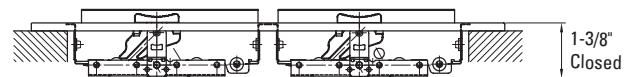

Stamped Steel Curved Blade Register 4-Way Product Specifications

PS4CW

Product Features

- All steel curved blade construction
- For both sidewall and ceiling applications
- 4-Way air pattern
- Integral multi-shutter damper
- Heights 10" and larger require double valves
- Screws included
- Available in white

Specifications

Item No.	Size	Color	A	B	C	D
PS4CWJU	6x6	White	7-3/4"	7-3/4"	5-3/4"	5-5/8"
PS4CWXX	8x8	White	9-3/4"	9-3/4"	7-3/4"	7-5/8"
PS4CW1010	10x10	White	11-3/4"	11-3/4"	9-3/4"	9-5/8"
PS4CW1212	12x12	White	13-3/4"	13-3/4"	11-3/4"	11-5/8"
PS4CW1414	14x14	White	15-3/4"	15-3/4"	13-3/4"	13-5/8"

*Horizontal dimension is first

		Size Availability				
		WIDTH				
		6	8	10	12	14
HEIGHT	6	X				
	8		X			
	10			X		
	12				X	
	14					X

Warranty

1-Year limited warranty