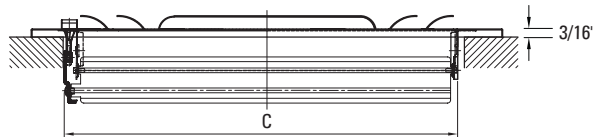

Stamped Steel Curved Blade Register 4-Way Product Specifications

PS4CW

Product Features

- All steel curved blade construction
- For both sidewall and ceiling applications
- 4-Way air pattern
- Integral multi-shutter damper
- Heights 10" and larger require double valves
- Screws included
- Available in white

Specifications

Item No.	Size	Color	A	B	C	D
PS4CWJU	6x6	White	7-3/4"	7-3/4"	5-3/4"	5-5/8"
PS4CWXX	8x8	White	9-3/4"	9-3/4"	7-3/4"	7-5/8"
PS4CW1010	10x10	White	11-3/4"	11-3/4"	9-3/4"	9-5/8"
PS4CW1212	12x12	White	13-3/4"	13-3/4"	11-3/4"	11-5/8"
PS4CW1414	14x14	White	15-3/4"	15-3/4"	13-3/4"	13-5/8"

*Horizontal dimension is first

		Size Availability				
		WIDTH				
		6	8	10	12	14
HEIGHT	6	X				
	8		X			
	10			X		
	12				X	
	14					X

Warranty

1-Year limited warranty