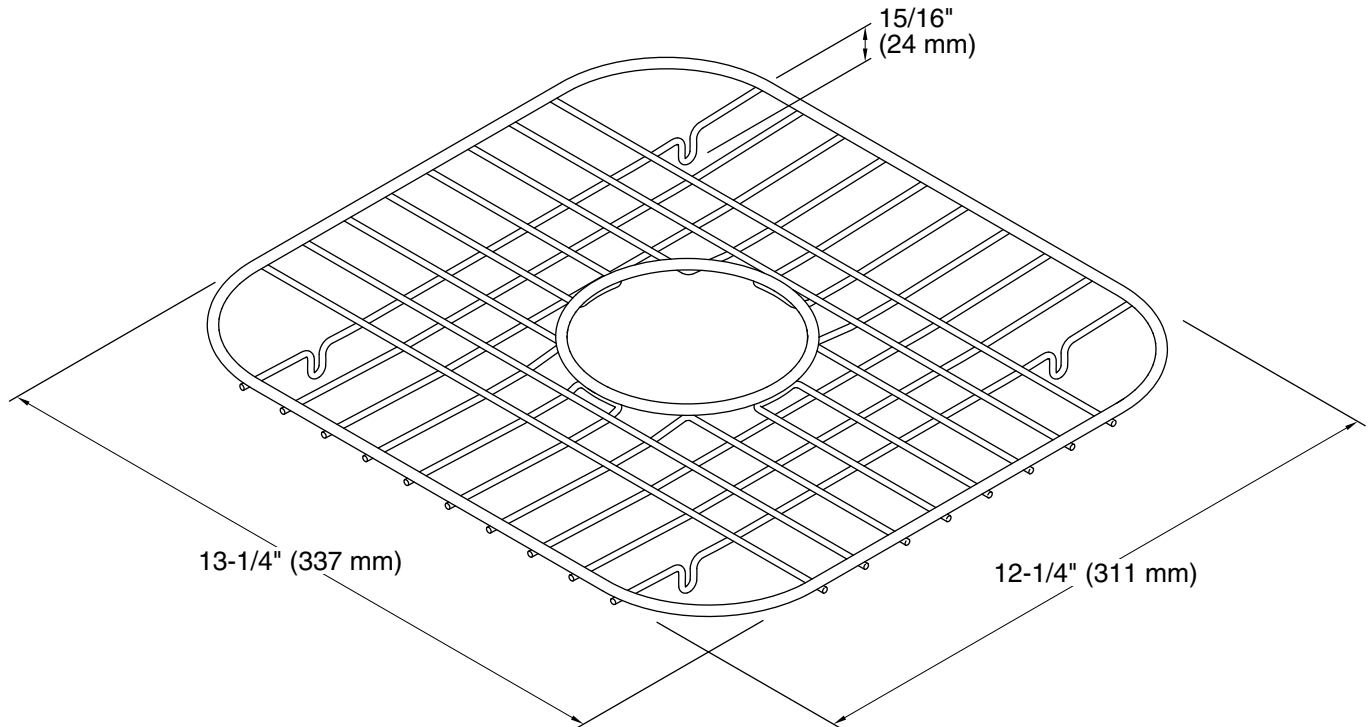

Technical Information

All product dimensions are nominal.

Material: Stainless Steel