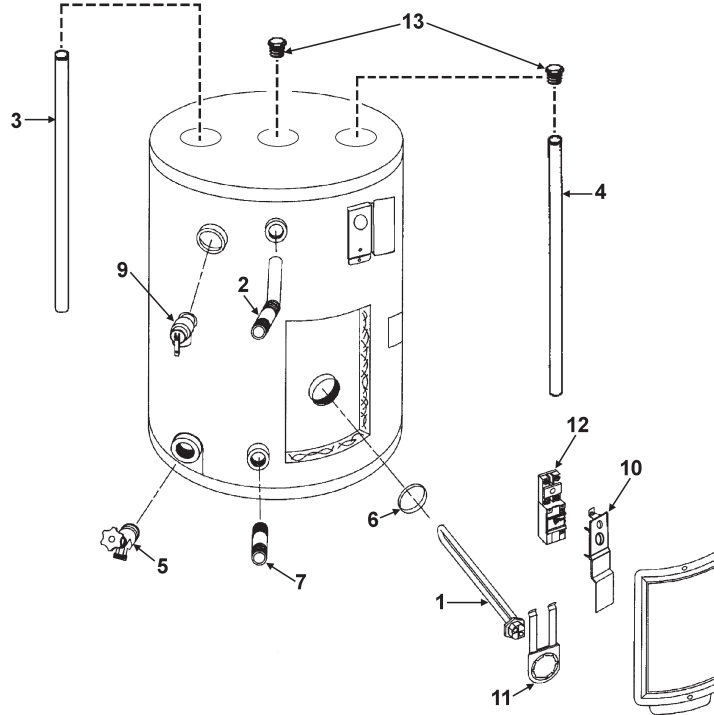

RESIDENTIAL ELECTRIC SERVICE PARTS LIST

State Water Heater Parts Fulfillment
 125 Southeast Parkway • Franklin, TN 37068
 www.statewaterheaters.com • 1-800-821-2017

SELECT MODELS:
ES6 6SOMS, ES6 10SOMS,
ES6 20SOMS, ES6 20SOMT

Gallage		6	10	19 (20S)	19.9 (20T)
Item	Description	ES6 6SOMS	ES6 10SOMS	ES6 20SOMS	ES6 20SOMT
1	Element 1650W/120V	9002072	9002072	9002072	9002072
1	Element 240V	9003955 3000W	9005264 4500W	9005264 4500W	9005264 4500W
2	Outlet Nipple	9001494	9006294	9006294	9006294
3	Anode Rod	9003942	9003942	9003944	9003944
4	Inlet Tube	9006297	-----	9006296	9003663

Standard Items on All Models		
Item	Description	Part Number
5	Drain Valve	9004330
6	Element Gasket	9000308
7	Inlet Nipple 2-1/2"	9003976
*8	Manual	185763-000
9	Temperature-Pressure Relief Valve	9003484
10	Terminal Cover	9002853
11	Thermostat Bracket	9006298
12	Thermostat w/Hi Limit	9000509
**13	Plug 3/4" - 14 NPT	9001327