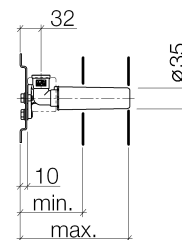

Product specifications

- Min. rough in depth 3 1/2" from the back of the rough to the top of the finished floor
 For details refer to page 3508597090

	min	max
DEQUE	90	163
Gentle	90	163
Symetrics	90	163
IMO	90	163
MEM	90	163

Surfaces

- Concealed-rough-parts35085970-900010

Exploded assembly drawing

Order quantity

No.	Article number	Name	Installation quantity
1	0430310240190	fixing set	2
2	09303015290	screw	7
3	09301113990	disc	6
4	09172009490	holder	1
5	09111103690	accessories	1
6	0911030421090	connection	1
7	0431200060090	plug	1
8	09141005390	seal	1
9	0414030720090	gasket kit	1
10	09210210290	cap	1
11	09141001090	seal	1
12	0924031691090	adaptor	1
13	09172010090	holder	2