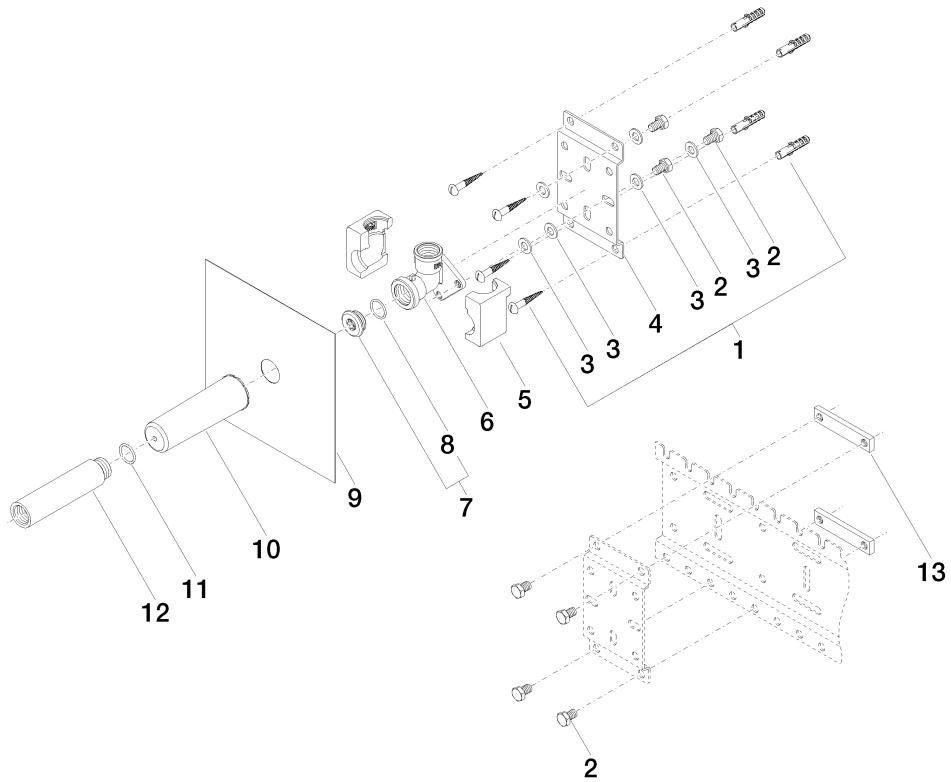

Product specifications

- Min. rough in depth 3 1/2" from the back of the rough to the top of the finished floor
 For details refer to page 3508597090

	min	max
DEQUE	90	163
Gentle	90	163
Symetrics	90	163
IMO	90	163
MEM	90	163

Surfaces

- Concealed-rough-parts35085970-900010

Exploded assembly drawing

Order quantity

No.	Article number	Name	Installation quantity
1	0430310240190	fixing set	2
2	09303015290	screw	7
3	09301113990	disc	6
4	09172009490	holder	1
5	09111103690	accessories	1
6	0911030421090	connection	1
7	0431200060090	plug	1
8	09141005390	seal	1
9	0414030720090	gasket kit	1
10	09210210290	cap	1
11	09141001090	seal	1
12	0924031691090	adaptor	1
13	09172010090	holder	2