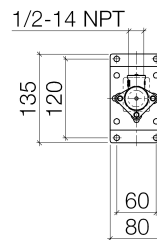

Product specifications

- Min. rough in depth 3 1/2" from the back of the rough to the top of the finished floor
 For details refer to page 3508597090

	min	max
DEQUE	90	163
Gentle	90	163
Symetrics	90	163
IMO	90	163
MEM	90	163

Surfaces

- Concealed-rough-parts35085970-900010

Exploded assembly drawing

Order quantity

No.	Article number	Name	Installation quantity
1	0430310240190	fixing set	2
2	09303015290	screw	7
3	09301113990	disc	6
4	09172009490	holder	1
5	09111103690	accessories	1
6	0911030421090	connection	1
7	0431200060090	plug	1
8	09141005390	seal	1
9	0414030720090	gasket kit	1
10	09210210290	cap	1
11	09141001090	seal	1
12	0924031691090	adaptor	1
13	09172010090	holder	2