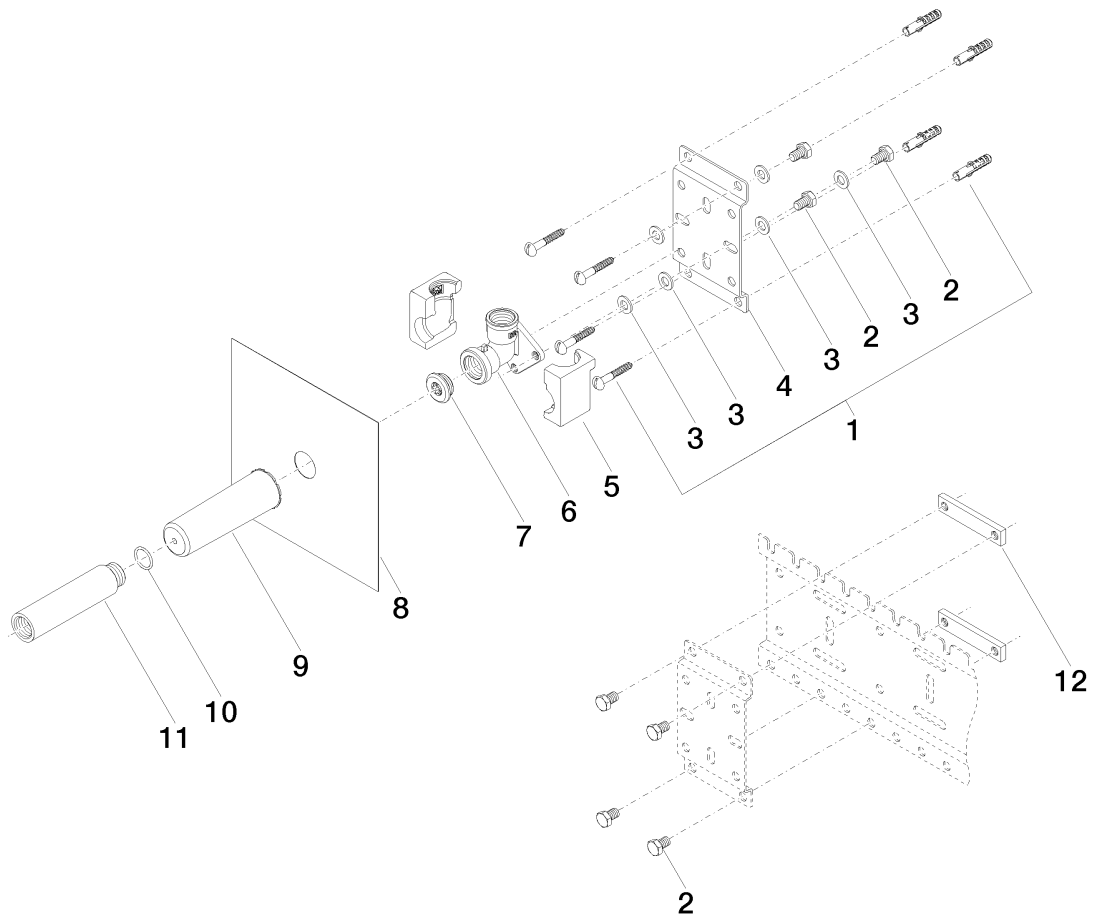

Bathtub - Series-various
Concealed wall elbow -
Article number: 35 085 970-90 0010

Bathtub - Series-various
Concealed wall elbow -
Article number: 35 085 970-90 0010

Spare parts list

Position	Number of units	Item Number	Spare part	Lead time
1	2	04 30 31 024 01 90	fixing set	2
2	7	09 30 30 152 90	screw	2
3	6	09 30 11 139 90	disc	2
4	1	09 17 20 094 90	holder	2
5	1	09 11 11 036 90	accessories	2
6	1	09 11 03 042 10 90	connection	60
7	1	04 31 20 006 00 90	plug	2
8	1	04 14 03 072 00 90	gasket kit	2
9	1	09 21 02 102 90	cap	2
10	1	09 14 10 010 90	seal	2
11	1	09 24 03 169 10 90	adaptor	2
12	2	09 17 20 100 90	holder	2