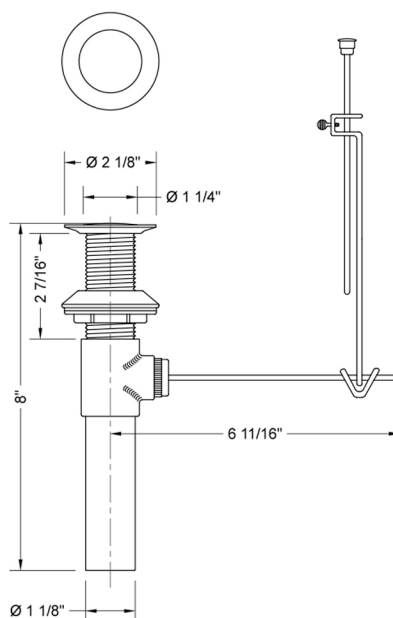

Pop-Up Lavatory Drain

Model #: 839-

FEATURES:

- Fully polished & plated
- Adjustable all brass stopper
- Fits 1 1/2" sink opening
- Without overflow

AVAILABLE FINISHES:

Polished Chrome (PCH)	Satin Chrome (SC)	Bronze Umber (BU)
Satin Nickel (SN)	Pewter (PEW)	Caramel Bronze (CB)
Polished Nickel (PN)	Antique Brass (AB)	Antique Copper (ACU)
Oil-Rubbed Bronze (ORB)	Polished Brass (PB)	Polished Copper (PCU)
Vintage Bronze (VB)	Satin Brass (SB)	Rose Gold (RG)
Matte Black (MBK)	Satin Gold (SG)	Polished Gold (PG)
Black Nickel (BKN)	Bombay Gold (BG)	Jewelers Gold (JG)
Europa Bronze (EB)	White (WH)	Sedona Beige (SDB)
Tristan Brass (TB)	Unlacquered Brass (ULB)	

SPECIFICATION DRAWING:

COMPLIANCES:

Complies with: ASME A112.18.2-2015/CSA B125.2-15