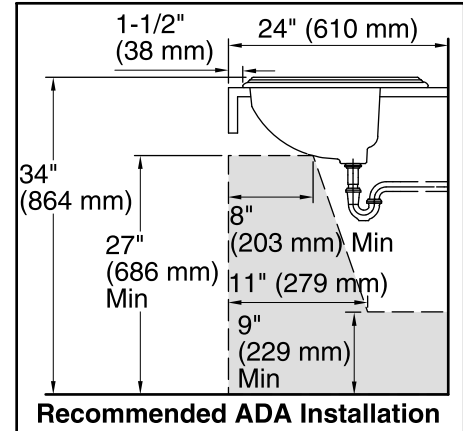

Technical Information

All product dimensions are nominal.

Installation:	Drop-In
Bowl area	Length: 20" (508 mm) Width: 12" (305 mm) Water depth: 5" (127 mm)
Number of deck holes:	1
Faucet hole(s):	1-3/8" (35 mm)
Drain hole:	1-3/4" (44 mm)
Template:	Drop-in, 1004223-7, required, included

Notes

Install this product according to the installation guide.

NOTICE: Countertop manufacturer or cutter must use the cut-out template provided with the product, or a current one provided by Kohler Co. (call 1-800-4-KOHLER). Kohler Co. is not responsible for cutout errors when the incorrect cut-out template is used.

ADA, CSA B651 compliant when installed to the specific requirements of these regulations.