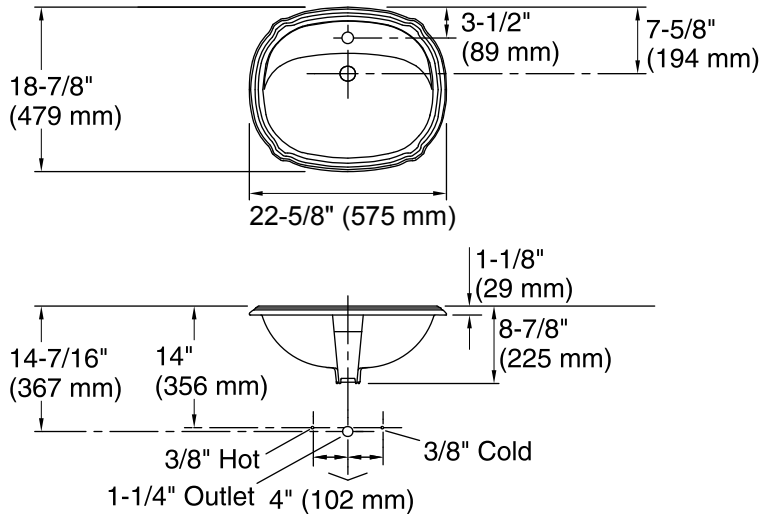

Features

- Vitreous china.
- Drop-in
- With overflow.
- Single faucet hole.
- Available with KOHLER Artist Editions designs.
- 22-5/8" (575 mm) x 18-7/8" (479 mm)

Recommended Accessories

K- 8998 P-Trap

ADA CSA B651

Color	Code	Description
	0	White
	96	Biscuit
	47	Almond
	NY	Dune
	95	Ice™ Grey
	G9	Sandbar
	33	Mexican Sand™
	K4	Cashmere
	58	Thunder™ Grey
	7	Black Black™

Technical Information

All product dimensions are nominal.

Installation:	Drop-In
Bowl area	Length: 20" (508 mm) Width: 12" (305 mm) Water depth: 5" (127 mm)
Number of deck holes:	1
Faucet hole(s):	1-3/8" (35 mm)
Drain hole:	1-3/4" (44 mm)
Template:	Drop-in, 1004223-7, required, included