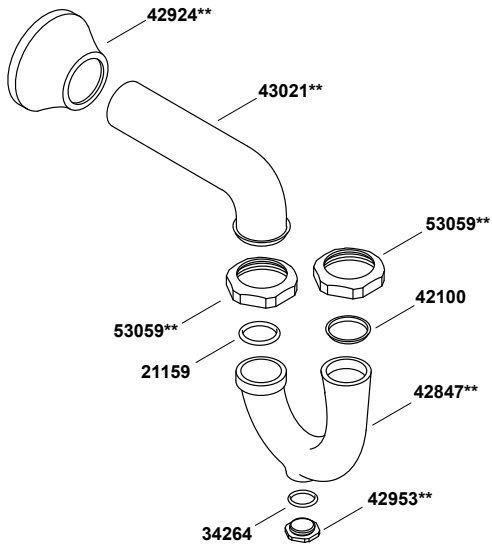

# Pennington®

Drop-in bathroom sink with single faucet hole  
K-2196-1-0

1-1/4" (3.2 cm) X 1-1/4" (3.2 cm)

1-1/4" (3.2 cm) X 1-1/2" (3.8 cm)