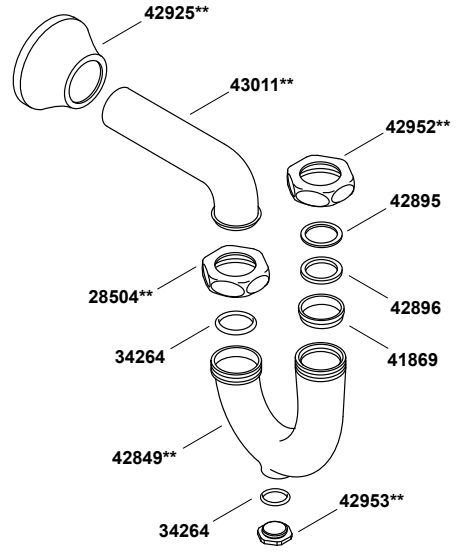

# Pennington®

Drop-in bathroom sink with single faucet hole  
K-2196-1-0

1-1/4" (3.2 cm) X 1-1/4" (3.2 cm)

1-1/4" (3.2 cm) X 1-1/2" (3.8 cm)