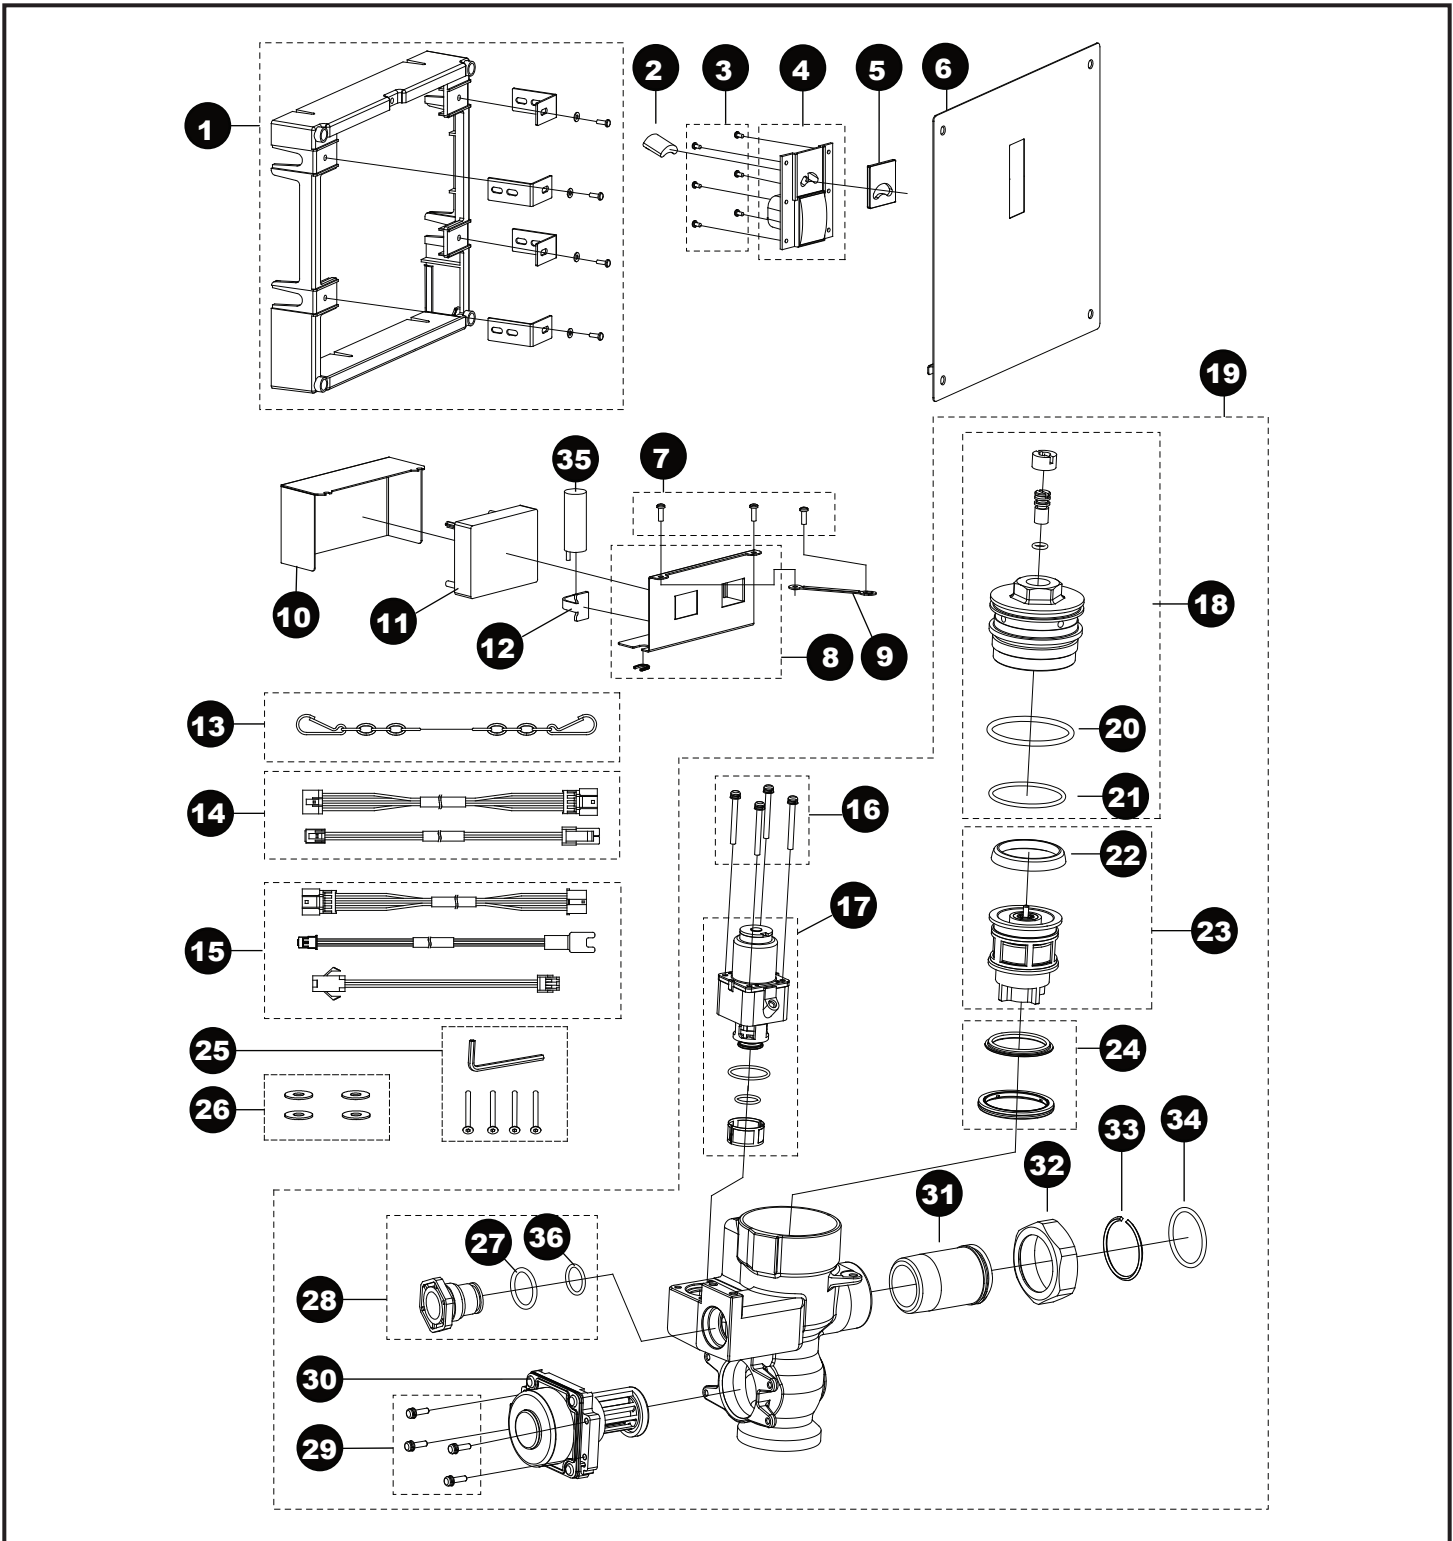

TET2LA(X)#SS
 TET2LA(X)31#SS
 TET2LA(X)32#SS
 TET2LA(X)33#SS

**EcoPower® Flush Valve,
 Toilet, Concealed Large, 1.28 Gpf**

**EcoPower® Flush Valve,
Toilet, Concealed Large, 1.28 Gpf**TET2LA(X)#SS
TET2LA(X)31#SS
TET2LA(X)32#SS
TET2LA(X)33#SS

Item	Part	Description
1	TH559EDV341	Frame assembly, large cover
2	THP3187	Sensor
3	THP3215	Screw, sensor bracket, concealed (6/bag)
4	THP3214	Bracket, sensor, w/ push button
5	THP3213	Glass, sensor window, concealed
6	THP3211	Cover plate, large
7	THP3204	Screws, valve body, cover (5/bag)
8	THP3217	Housing, controller, concealed
9	THP3218	Mount stay, controller box
10	THP3216	Cover, box, controller, concealed
11	THP3196	Controller unit, C
12	TH559EDV517	Clamp set (10/bag)
13	TH559EDV345	Chain, cover plate
14	THP3221	Harness, concealed (2 type/bag)
15	THP3209	Extension harness (3 type/bag)
16	THP3192	Screw, solenoid valve (4/bag)
17	THP3190R	Solenoid valve assembly
18	THP3188	Piston cap sub assembly
	THP3188X	Piston cap sub assembly for Reclaimed Water
19	THP3231R	Valve assy, concealed, toilet
	THP3231X	Valve assy, concealed, toilet for Reclaimed Water
20	THP3189	O-ring, piston cap, top, large (10/bag)
21	TH305SV112	O-ring, valve cap botm (10/bag)
22	TH305SV103	U-packing, piston (10/bag)
23	TH323V104R	Piston assembly
24	TH321	Seat packing set
25	THP3233	Screw w/wrench set
26	THP3219	Washer, plastic (4/bag)
27	THP3013	O-ring, cap (10/bag)
28	THP3220	Plug
29	TH559EDV505	Screw, EcoPower generator (4/bag)
30	TH559EDV503	EcoPower generator, toilet
31	TH305SV114	Tailpiece
32	TH305SV113	Nut, tailpiece/angle stop
33	TH305SV105	Locking ring set, tailpiece (10/bag)
34	TH305SV106	O-ring, tailpiece (10/bag)\
35	THP3053	Back-up battery
36	THP3242	O-ring (1/bag)