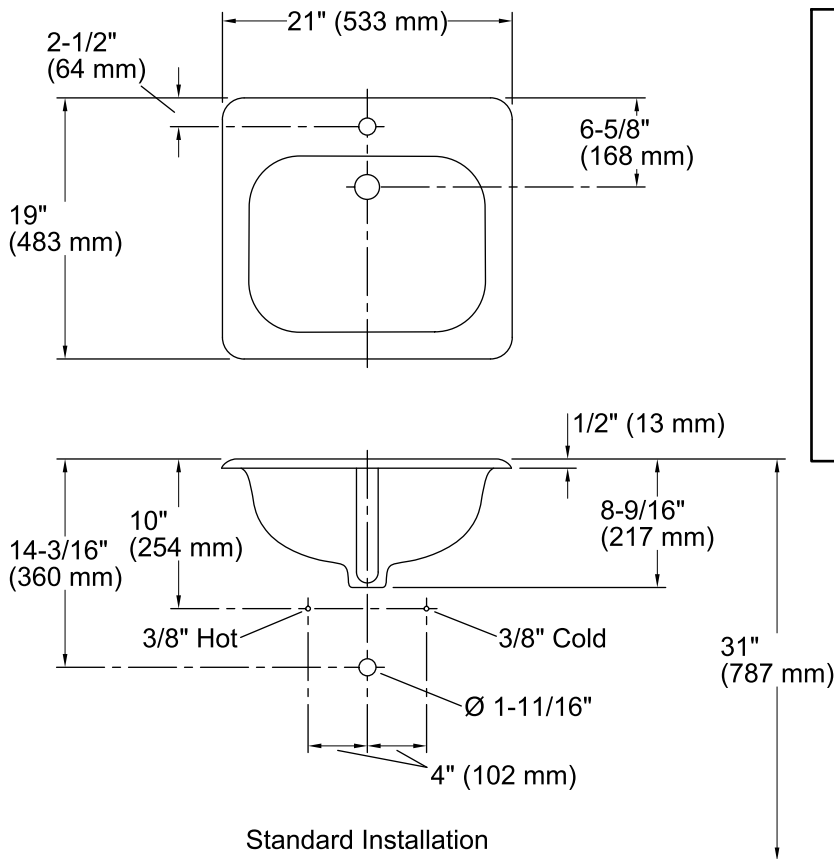

Features

- KOHLER cast iron.
- Drop-in.
- Rectangular basin.
- With overflow.
- Single faucet hole.
- 21" (533 mm) x 19" (483 mm)

Recommended Accessories

K- 8998 P-Trap

ADA

Codes/Standards

ASME A112.19.1/CSA B45.2
ADA
ICC/ANSI A117.1

	0	White
	96	Biscuit
	47	Almond

Technical Information

All product dimensions are nominal.

Bowl configuration:	Single
Installation:	Drop-In
Bowl area (Only)	Length: 16" (406 mm) Width: 12" (305 mm) Water depth: 5" (127 mm)
Number of deck holes:	1
Faucet hole(s):	1-3/8" (35 mm)
Drain hole:	1-3/4" (44 mm)
Template:	Drop-in, 116586-7, required, included