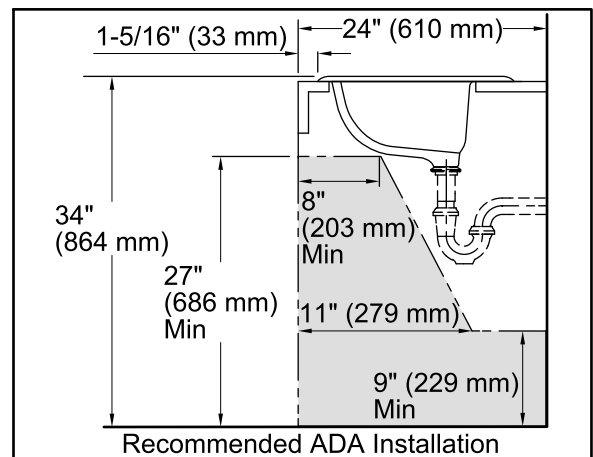

Features

- KOHLER cast iron.
- Drop-in.
- Rectangular basin.
- With overflow.
- Single faucet hole.
- 21" (533 mm) x 19" (483 mm)

Recommended Accessories

K- 8998 P-Trap

ADA

Codes/Standards

ASME A112.19.1/CSA B45.2
ADA
ICC/ANSI A117.1

	0	White
	96	Biscuit
	47	Almond

Technical Information

All product dimensions are nominal.

Bowl configuration:	Single
Installation:	Drop-In
Bowl area (Only)	Length: 16" (406 mm) Width: 12" (305 mm) Water depth: 5" (127 mm)
Number of deck holes:	1
Faucet hole(s):	1-3/8" (35 mm)
Drain hole:	1-3/4" (44 mm)
Template:	Drop-in, 116586-7, required, included