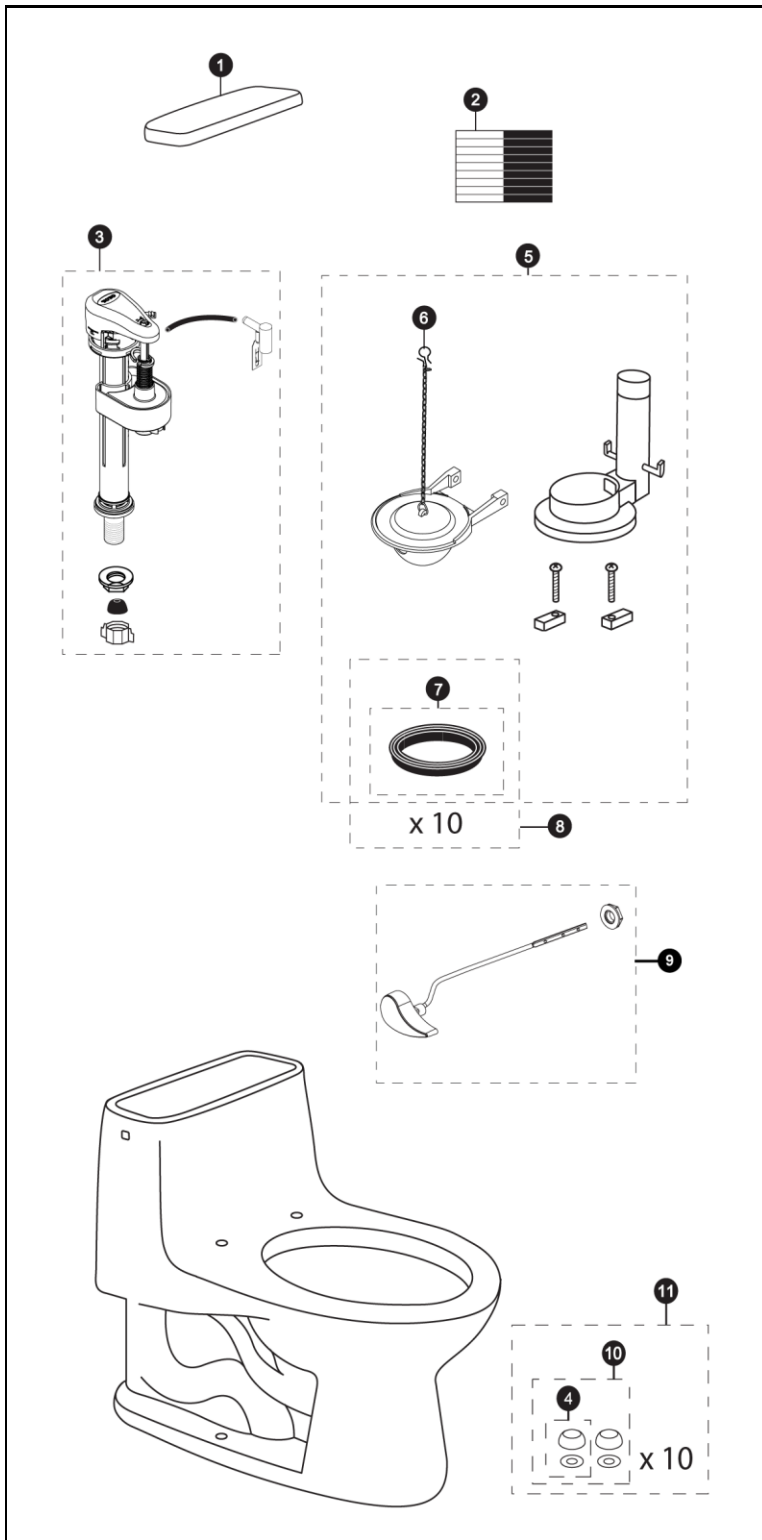

**Eco Ultramax®
1.28 Gpf Toilet, Round,
E-Max®, 12" Rough-In**

Item	Part	Description
1	TCU854CRE#01	Tank Lid w/ Velcro Tape - Cotton
	TCU854CRE#03	Tank Lid w/ Velcro Tape - Bone
	TCU854CRE#11	Tank Lid w/ Velcro Tape - Colonial White
	TCU854CRE#12	Tank Lid w/ Velcro Tape - Sedona Beige
	TCU854CRE#51	Tank Lid w/ Velcro Tape - Ebony
2	THU107	Velcro Tape
3	TSU51A	Fill Valve
4	THU044#01	Bolt Cap - Cotton
	THU044#03	Bolt Cap - Bone
	THU044#11	Bolt Cap - Colonial White
	THU044#12	Bolt Cap - Sedona Beige
	THU044#51	Bolt Cap - Ebony
5	THU251P	Flush Valve Assembly w/ Flapper
6	THU499S	Flapper w/ Chain
7	9BU002E	Flush Valve Gasket
8	THU097	Flush Valve Gasket (10 pieces)
9	THU004#01	Trip Lever - Cotton
	THU004#03	Trip Lever - Bone
	THU004#11	Trip Lever - Colonial White
	THU004#12	Trip Lever - Sedona Beige
	THU004#51	Trip Lever - Ebony
	THU004#CP	Trip Lever - Chrome Plated
10	THU044S#01	Bolt Cap Set - Cotton (2 pieces)
	THU044S#03	Bolt Cap Set - Bone (2 pieces)
	THU044S#11	Bolt Cap Set - Colonial White (2 pieces)
	THU044S#12	Bolt Cap Set - Sedona Beige (2 pieces)
	THU044S#51	Bolt Cap Set - Ebony (2 pieces)
11	THU098#01	Bolt Cap & Base (20 pieces) - Cotton
	THU098#03	Bolt Cap & Base (20 pieces) - Bone
	THU098#11	Bolt Cap & Base (20 pieces) - Colonial White
	THU098#12	Bolt Cap & Base (20 pieces) - Sedona Beige
	THU098#51	Bolt Cap & Base (20 pieces) - Ebony

Note:

Product Number Explanations	
One-Piece Toilet	Colors
(MS) Toilet & Seat Combination	(#01) Cotton
(CST) Gravity Type Toilet	(#03) Bone
(853) Toilet Model	(#11) Colonial White
(113) Seat Model	(#12) Sedona Beige
(E) E-Max®	