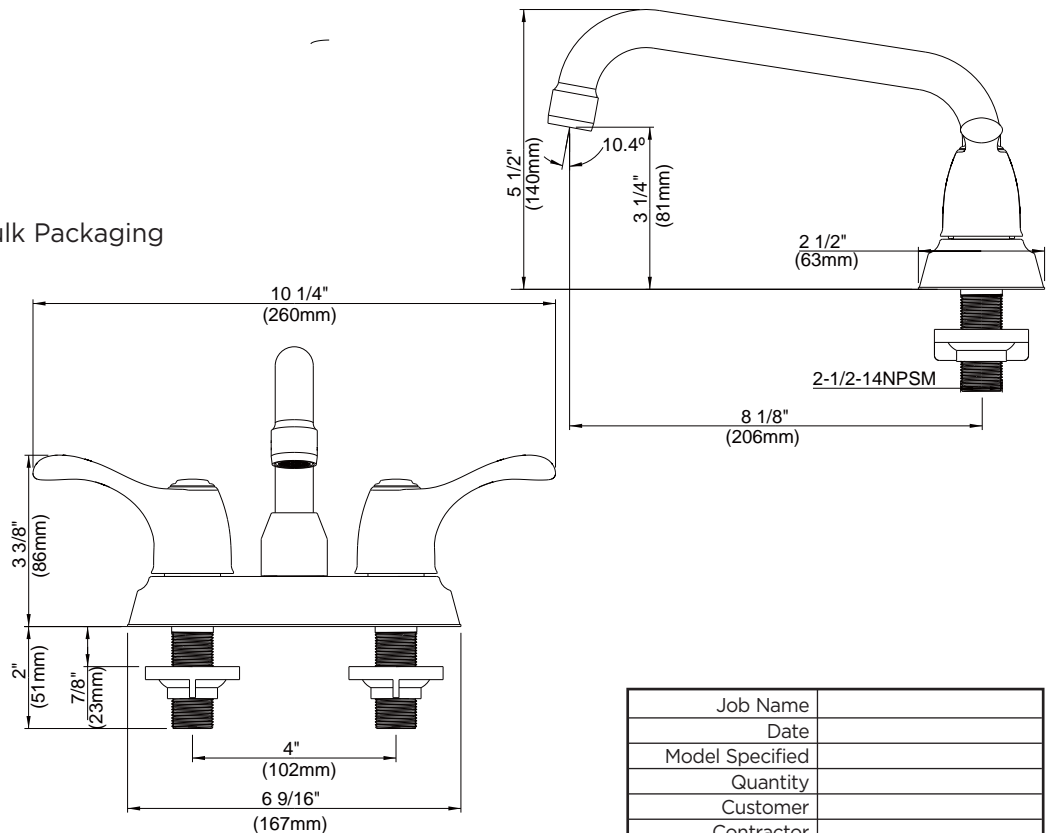

49-274Series Allerton™

Two Handle Laundry Faucet

Features:

- 4" centers, 8" spout
- Transitional styling
- Ceramic disc cartridge
- Chrome finish
- Brass waterways
- Single and bulk packaging for new construction
- Fully ADA compliant
- Limited Lifetime Warranty

None

Job Name	
Date	
Model Specified	
Quantity	
Customer	
Contractor	
Architect/engineer	

Gerber Toll Free Technical Support: 888-648-6466
www.gerberonline.com