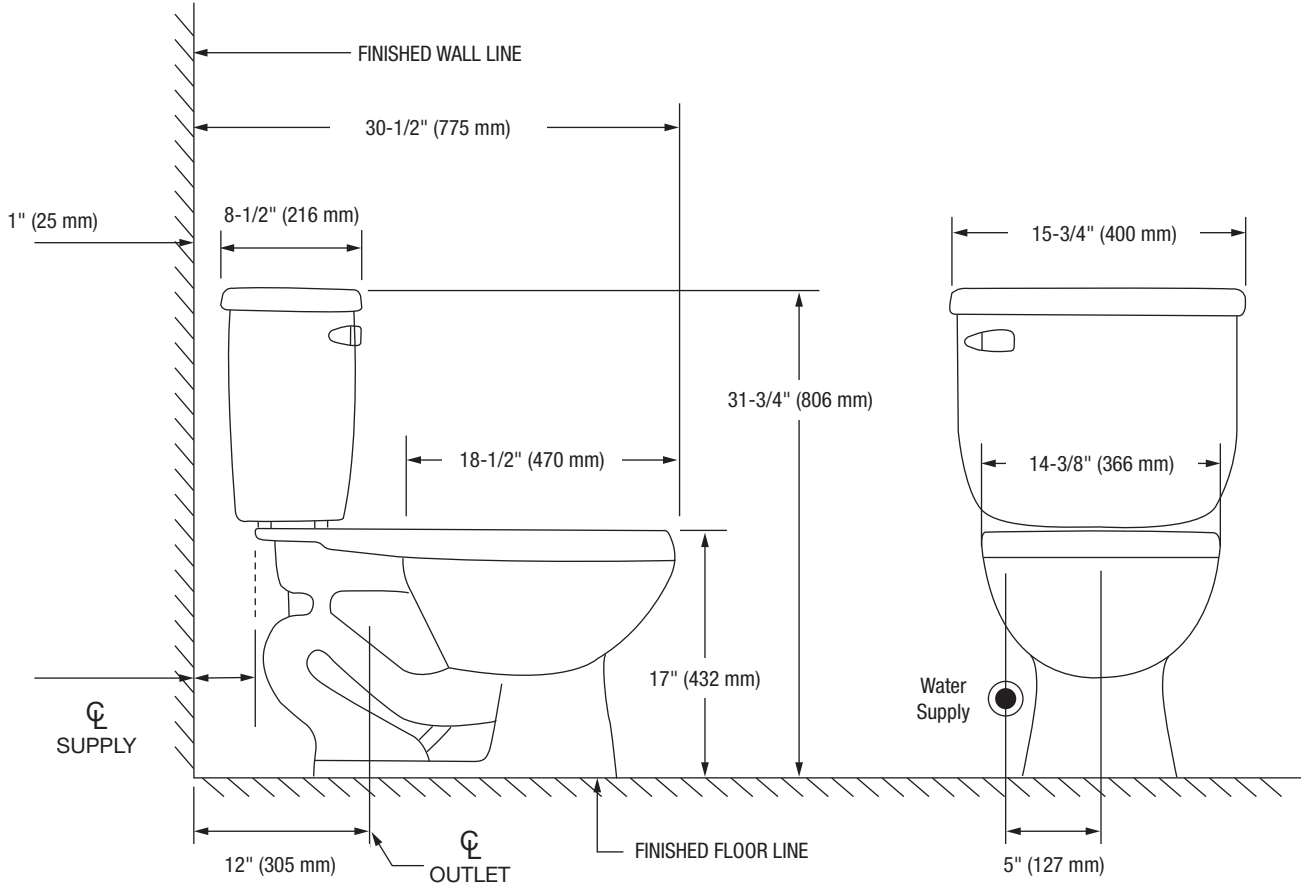

Amador

Two-Piece Elongated Toilet

Bowl Footprint Dimensions

Note: All dimensions and specifications are nominal and may vary: Dimensions of 8" and greater have a tolerance of +3%. Dimensions less than 8" have a tolerance of +5%.

Amador

Two-Piece Elongated Toilet

Product Features

- 1.1/1.6 GPF Dual Flush
- Gravity-fed Siphon Jet Flush
- Vitreous China
- 17" Elongated ADA Bowl
- Rough-in: 12"
- Flush Valve: 2"
- Trapway: 2" Fully Glazed
- Water Spot: 7" x 6"
- Side Mounted Color Match Trip Lever (Push Button Available)
- Sanitary bar on bowl for easy cleaning
- Quick connect, two-bolt tank-to-bowl installation

Available Colors: White (WH)

Tank

PF9312WH 12" Rough-in Tank

PF9312PWH 12" Rough-in Push Button Tank

Bowl

PF1403TWH Elongated ADA Bowl - 17"

This product comes complete with installation, operating, care and maintenance instructions. All PROFLO fixtures carry a lifetime limited warranty on the vitreous china and a 5-year limited warranty on the fittings. Visit ferguson.com for detailed warranty information.