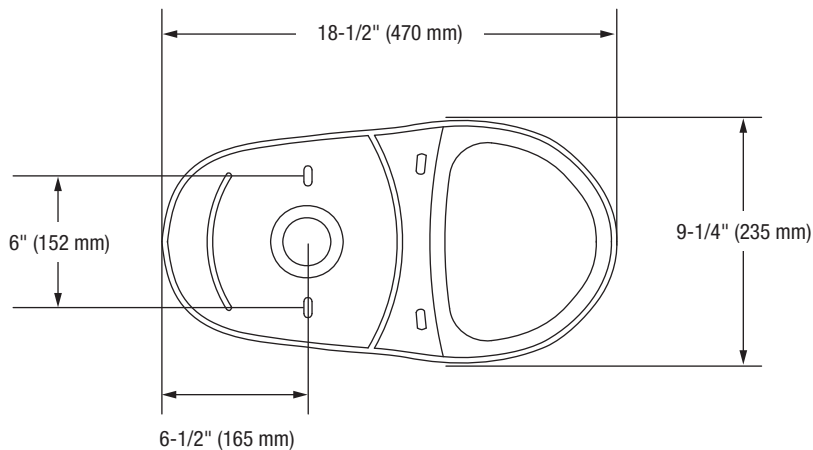

Amador

Two-Piece Elongated Toilet

Bowl Footprint Dimensions

Note: All dimensions and specifications are nominal and may vary: Dimensions of 8" and greater have a tolerance of +3%. Dimensions less than 8" have a tolerance of +5%.

Available Colors: White (WH)

Tank

PF9312WH 12" Rough-in Tank

PF9312PWH 12" Rough-in Push Button Tank

Bowl

PF1402TWH Elongated, Comfort Height Bowl - 16-1/4"

This product comes complete with installation, operating, care and maintenance instructions. All PROFLO fixtures carry a lifetime limited warranty on the vitreous china and a 5-year limited warranty on the fittings. Visit ferguson.com for detailed warranty information.