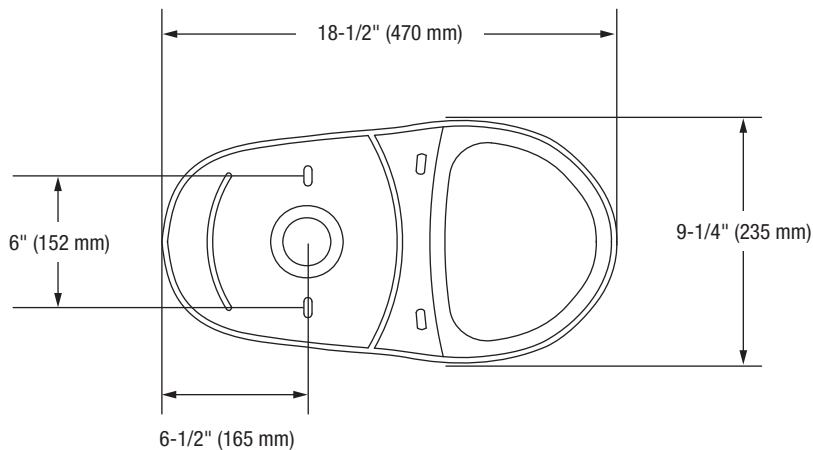

Amador

Two-Piece Round Front Toilet

Bowl Footprint Dimensions

Note: All dimensions and specifications are nominal and may vary: Dimensions of 8" and greater have a tolerance of +3%. Dimensions less than 8" have a tolerance of +5%.

Amador

Two-Piece Elongated Toilet

Bowl Footprint Dimensions

Note: All dimensions and specifications are nominal and may vary: Dimensions of 8" and greater have a tolerance of +3%. Dimensions less than 8" have a tolerance of +5%.