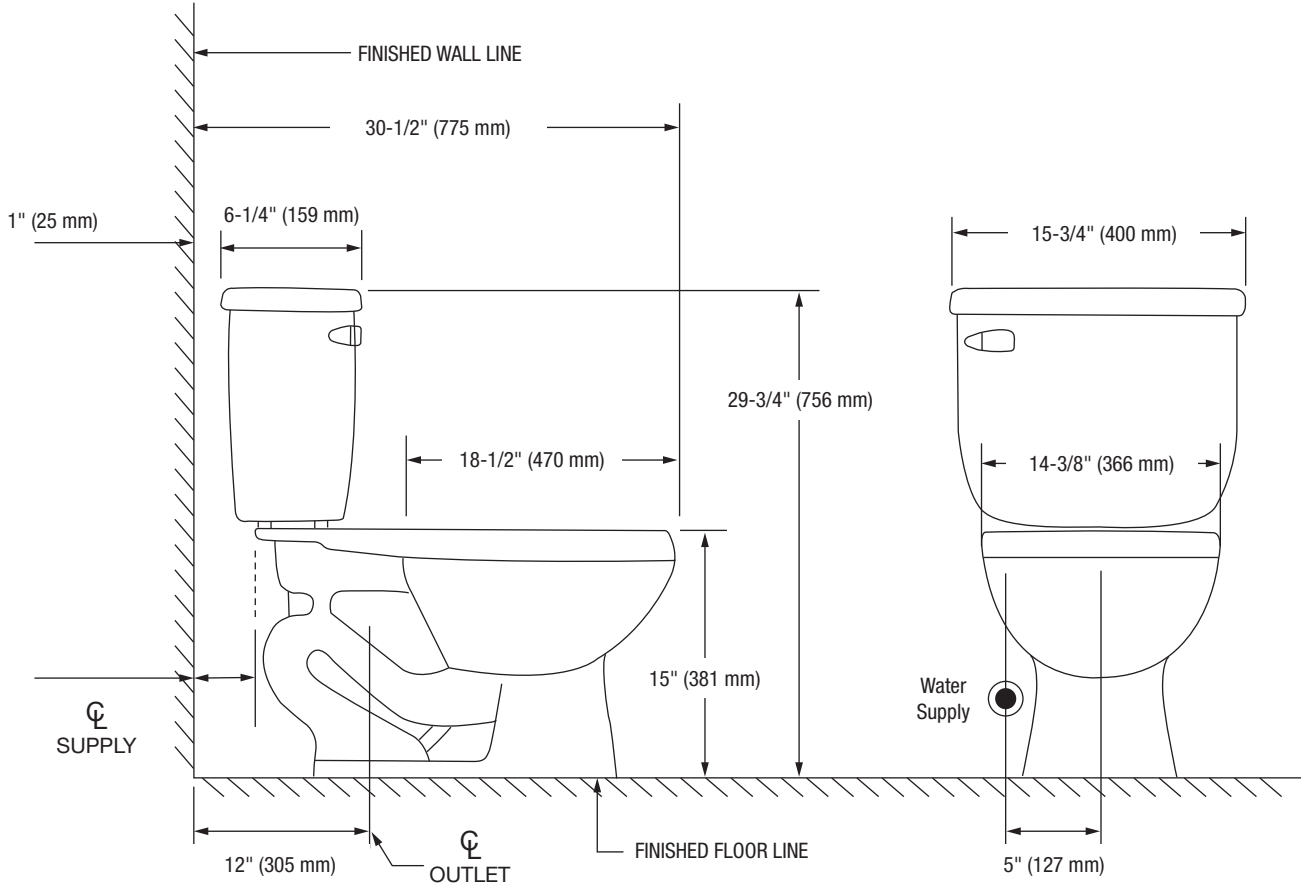

Amador

Two-Piece Elongated Toilet

Product Features

- 1.1/1.6 GPF Dual Flush
- Gravity-fed Siphon Jet Flush
- Vitreous China
- 15" Elongated Bowl
- Rough-in: 12"
- Flush Valve: 2"
- Trapway: 2" Fully Glazed
- Water Spot: 7" x 6"
- Side Mounted Color Match Trip Lever (Push Button Available)
- Sanitary bar on bowl for easy cleaning
- Quick connect, two-bolt tank-to-bowl installation

Amador

Two-Piece Elongated Toilet

Bowl Footprint Dimensions

Note: All dimensions and specifications are nominal and may vary: Dimensions of 8" and greater have a tolerance of +3%. Dimensions less than 8" have a tolerance of +5%.

Amador

Two-Piece Elongated Toilet

Product Features

- 1.1/1.6 GPF Dual Flush
- Gravity-fed Siphon Jet Flush
- Vitreous China
- 16-1/4" Elongated Bowl
- Rough-in: 12"
- Flush Valve: 2"
- Trapway: 2" Fully Glazed
- Water Spot: 7" x 6"
- Side Mounted Color Match Trip Lever (Push Button Available)
- Sanitary bar on bowl for easy cleaning
- Quick connect, two-bolt tank-to-bowl installation