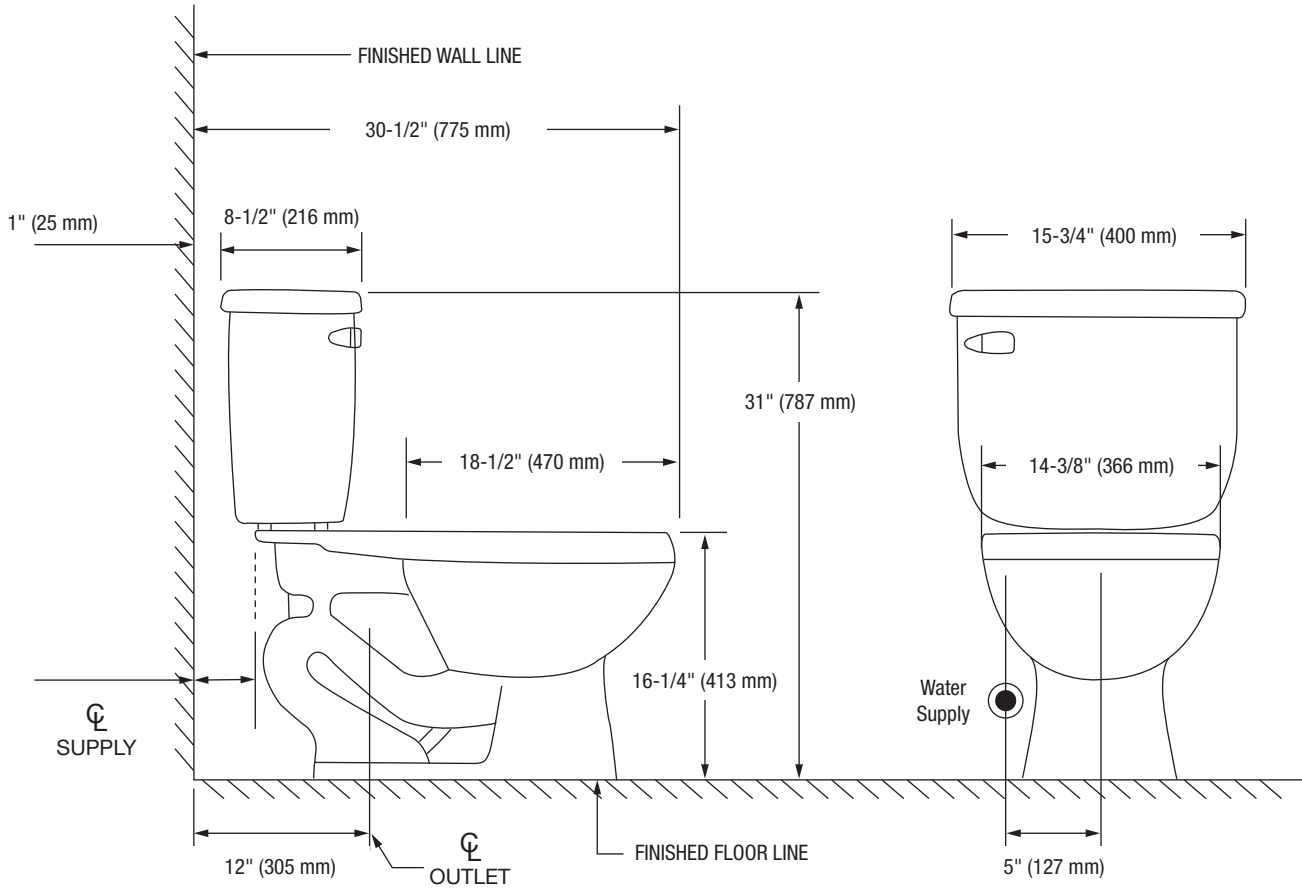

Available Colors: White (WH)

Tank

PF9312WH 12" Rough-in Tank

PF9312PWH 12" Rough-in Push Button Tank

Bowl

PF1402TWH Elongated, Comfort Height Bowl - 16-1/4"

This product comes complete with installation, operating, care and maintenance instructions. All PROFLO fixtures carry a lifetime limited warranty on the vitreous china and a 5-year limited warranty on the fittings. Visit ferguson.com for detailed warranty information.

Amador

Two-Piece Elongated Toilet

Bowl Footprint Dimensions

Note: All dimensions and specifications are nominal and may vary: Dimensions of 8" and greater have a tolerance of +3%. Dimensions less than 8" have a tolerance of +5%.

Amador

Two-Piece Elongated Toilet

Product Features

- 1.1/1.6 GPF Dual Flush
- Gravity-fed Siphon Jet Flush
- Vitreous China
- 17" Elongated ADA Bowl
- Rough-in: 12"
- Flush Valve: 2"
- Trapway: 2" Fully Glazed
- Water Spot: 7" x 6"
- Side Mounted Color Match Trip Lever (Push Button Available)
- Sanitary bar on bowl for easy cleaning
- Quick connect, two-bolt tank-to-bowl installation