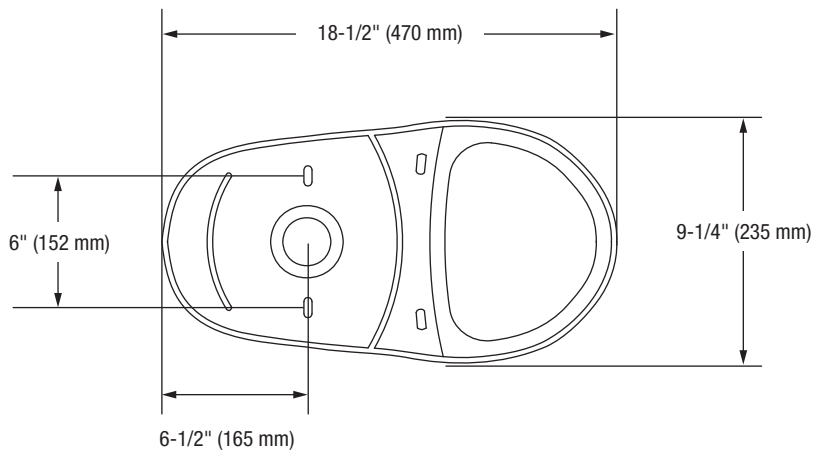

Amador

Two-Piece Elongated Toilet

Bowl Footprint Dimensions

Note: All dimensions and specifications are nominal and may vary: Dimensions of 8" and greater have a tolerance of +3%. Dimensions less than 8" have a tolerance of +5%.