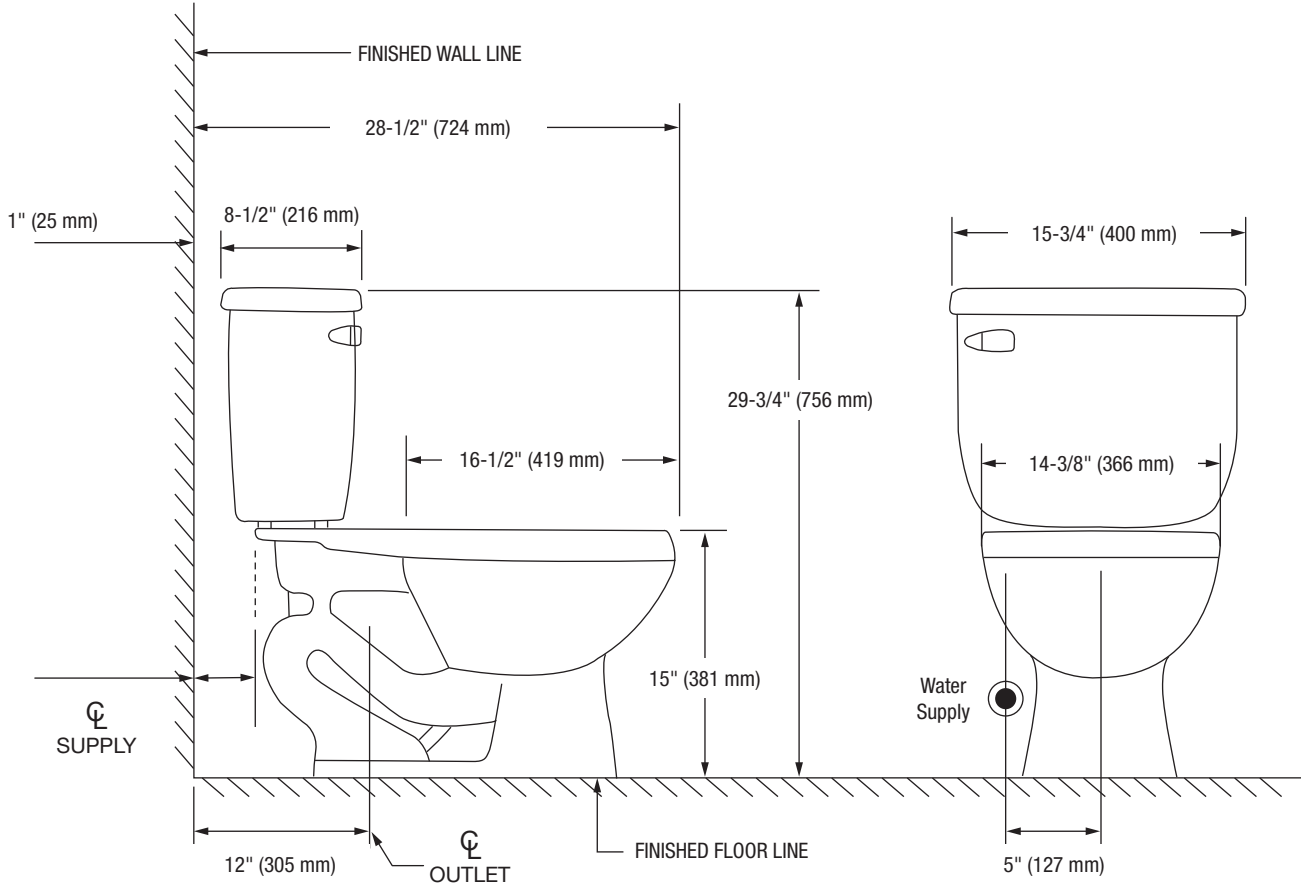

Amador

Two-Piece Round Front Toilet

Product Features

- 1.1/1.6 GPF Dual Flush
- Gravity-fed Siphon Jet Flush
- Vitreous China
- 15" Round Front Bowl
- Rough-in: 12"
- Flush Valve: 2"
- Trapway: 2" Fully Glazed
- Water Spot: 6" x 5-1/2"
- Side Mounted Color Match Trip Lever (Push Button Available)
- Sanitary bar on bowl for easy cleaning
- Quick connect, two-bolt tank-to-bowl installation

Amador

Two-Piece Round Front Toilet

Bowl Footprint Dimensions

Note: All dimensions and specifications are nominal and may vary: Dimensions of 8" and greater have a tolerance of +3%. Dimensions less than 8" have a tolerance of +5%.

Amador

Two-Piece Elongated Toilet

Product Features

- 1.1/1.6 GPF Dual Flush
- Gravity-fed Siphon Jet Flush
- Vitreous China
- 15" Elongated Bowl
- Rough-in: 12"
- Flush Valve: 2"
- Trapway: 2" Fully Glazed
- Water Spot: 7" x 6"
- Side Mounted Color Match Trip Lever (Push Button Available)
- Sanitary bar on bowl for easy cleaning
- Quick connect, two-bolt tank-to-bowl installation

Amador

Two-Piece Elongated Toilet

Bowl Footprint Dimensions

Note: All dimensions and specifications are nominal and may vary: Dimensions of 8" and greater have a tolerance of +3%. Dimensions less than 8" have a tolerance of +5%.