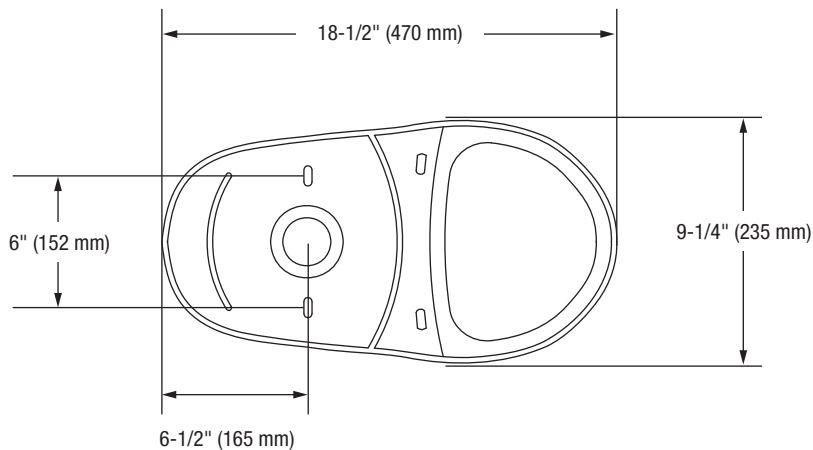

Amador

Two-Piece Round Front Toilet

Bowl Footprint Dimensions

Note: All dimensions and specifications are nominal and may vary: Dimensions of 8" and greater have a tolerance of +3%. Dimensions less than 8" have a tolerance of +5%.

Amador

Two-Piece Elongated Toilet

Product Features

- 1.1/1.6 GPF Dual Flush
- Gravity-fed Siphon Jet Flush
- Vitreous China
- 15" Elongated Bowl
- Rough-in: 12"
- Flush Valve: 2"
- Trapway: 2" Fully Glazed
- Water Spot: 7" x 6"
- Side Mounted Color Match Trip Lever (Push Button Available)
- Sanitary bar on bowl for easy cleaning
- Quick connect, two-bolt tank-to-bowl installation

Amador

Two-Piece Elongated Toilet

Bowl Footprint Dimensions

Note: All dimensions and specifications are nominal and may vary: Dimensions of 8" and greater have a tolerance of +3%. Dimensions less than 8" have a tolerance of +5%.