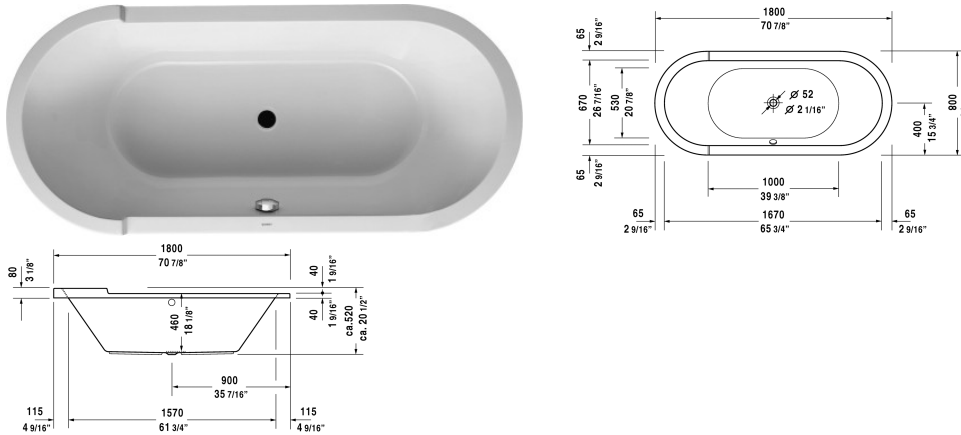

**Bathtub # 700009000000090 / 710009001001090 /
710009001461090 / 710009002001090 / 710009002461090 /
710009002501090 / 710009002511090 / 710009002521090 ...**

| < 70 7/8" Inch > |

Bathtub	Dimension	Weight	Order number
oval, built-in, with two backrest slopes, cUPC listed, 1/4" sanitary acrylic			
Colors			
00 White			
Variant			
Base tub	70 7/8" x 31 1/2" Inch	57.3 lb	700009000000090
Air-System	70 7/8" x 31 1/2" Inch	57.3 lb	710009001001090
Air-System with remote	70 7/8" x 31 1/2" Inch	57.3 lb	710009001461090
Jet-System	70 7/8" x 31 1/2" Inch	57.3 lb	710009002001090
Jet-System with remote	70 7/8" x 31 1/2" Inch	57.3 lb	710009002461090
Jet-System with heater	70 7/8" x 31 1/2" Inch	57.3 lb	710009002501090
Jet-System with heater and ozone	70 7/8" x 31 1/2" Inch	57.3 lb	710009002511090
Jet-System with remote and heater	70 7/8" x 31 1/2" Inch	57.3 lb	710009002521090
Jet-System with remote, heater and ozone	70 7/8" x 31 1/2" Inch	57.3 lb	710009002531090
Combi-System	70 7/8" x 31 1/2" Inch	57.3 lb	710009003001090
Combi-System with remote	70 7/8" x 31 1/2" Inch	57.3 lb	710009003461090
Combi-System with heater	70 7/8" x 31 1/2" Inch	57.3 lb	710009003501090
Combi-System with heater and ozone	70 7/8" x 31 1/2" Inch	57.3 lb	710009003511090
Combi-System with remote and heater	70 7/8" x 31 1/2" Inch	57.3 lb	710009003521090
Combi-System with remote, heater and ozone	70 7/8" x 31 1/2" Inch	57.3 lb	710009003531090
Combi-System with light	70 7/8" x 31 1/2" Inch	57.3 lb	710009004001090
Combi-System with light and remote	70 7/8" x 31 1/2" Inch	57.3 lb	710009004461090
Combi-System with light and heater	70 7/8" x 31 1/2" Inch	57.3 lb	710009004501090