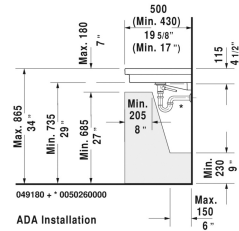

## 2nd floor Washbasin ground # 049180

< 31 1/2" Inch >

Washbasin ground	Dimension	Weight	Order number
with overflow, with tap platform, overflow clip Chrome included, cUPC listed, hardware included, 31 1/2" Inch			
<b>Colors</b>			
00 White			
<b>Variant</b>			
Sanitary ceramics with the special WonderGliss surface finish will remain clean and attractive-looking for a long time to come. When ordering WonderGliss please add a "1" as eleventh digit to the model number.			
Design Siphon		3.3 lb	005036
<b>Suitable products</b>			
Console including drawer for washbowls 1 countertop including one central cut-out, 1 drawer beneath console, 3 console supports, 47 1/4" x 22 1/4" Inch	47 1/4" x 22 1/4" Inch		DL6790
Vanity unit for console 1 pull-out compartment, compartment consists of glass dividers and 2 boxes (small/large), 39 3/8" x 21 1/2" Inch	39 3/8" x 21 1/2" Inch		XL6715
Vanity unit for console 2 drawers, upper drawer including cut-out for siphon and siphon cover, 39 3/8" x 21 5/8" Inch	39 3/8" x 21 5/8" Inch		H26302
Vanity unit for console 1 opened compartment including towel rail, 39 3/8" x 20 1/2" Inch	39 3/8" x 20 1/2" Inch		VE6542
Vanity unit for console 1 pull-out compartment, pull-out compartment including cut-out for siphon and siphon cover, 39 3/8" x 20 1/2" Inch	39 3/8" x 20 1/2" Inch		VE6552

*All drawings contain the necessary measurements which are subject to standard tolerances. They are stated in inch & mm and are non-binding. Exact measurements, in particular for customized installation scenarios, can only be taken from the finished ceramic piece.*