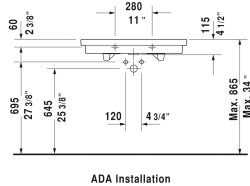

## 2nd floor Washbasin ground # 049180

< 31 1/2" Inch >

Washbasin ground	Dimension	Weight	Order number
with overflow, with tap platform, overflow clip Chrome included, cUPC listed, hardware included, 31 1/2" Inch			
<b>Colors</b>			
00 White			
<b>Variant</b>			
Sanitary ceramics with the special WonderGliss surface finish will remain clean and attractive-looking for a long time to come. When ordering WonderGliss please add a "1" as eleventh digit to the model number.			
Design Siphon		3.3 lb	005036
<b>Suitable products</b>			
Console including drawer for washbowls 1 countertop including one central cut-out, 1 drawer beneath console, 3 console supports, 47 1/4" x 22 1/4" Inch	47 1/4" x 22 1/4" Inch		DL6790
Vanity unit for console 1 pull-out compartment, compartment consists of glass dividers and 2 boxes (small/large), 39 3/8" x 21 1/2" Inch	39 3/8" x 21 1/2" Inch		XL6715
Vanity unit for console 2 drawers, upper drawer including cut-out for siphon and siphon cover, 39 3/8" x 21 5/8" Inch	39 3/8" x 21 5/8" Inch		H26302
Vanity unit for console 1 opened compartment including towel rail, 39 3/8" x 20 1/2" Inch	39 3/8" x 20 1/2" Inch		VE6542
Vanity unit for console 1 pull-out compartment, pull-out compartment including cut-out for siphon and siphon cover, 39 3/8" x 20 1/2" Inch	39 3/8" x 20 1/2" Inch		VE6552