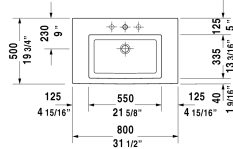

## 2nd floor Washbasin ground # 049180

< 31 1/2" Inch >

Washbasin ground	Dimension	Weight	Order number
with overflow, with tap platform, overflow clip Chrome included, cUPC listed, hardware included, 31 1/2" Inch			
<b>Colors</b>			
00 White			
<b>Variant</b>			
Sanitary ceramics with the special WonderGliss surface finish will remain clean and attractive-looking for a long time to come. When ordering WonderGliss please add a "1" as eleventh digit to the model number.			
Design Siphon		3.3 lb	005036
<b>Suitable products</b>			
Console including drawer for washbowls 1 countertop including one central cut-out, 1 drawer beneath console, 3 console supports, 47 1/4" x 22 1/4" Inch	47 1/4" x 22 1/4" Inch		DL6790
Vanity unit for console 1 pull-out compartment, compartment consists of glass dividers and 2 boxes (small/large), 39 3/8" x 21 1/2" Inch	39 3/8" x 21 1/2" Inch		XL6715
Vanity unit for console 2 drawers, upper drawer including cut-out for siphon and siphon cover, 39 3/8" x 21 5/8" Inch	39 3/8" x 21 5/8" Inch		H26302
Vanity unit for console 1 opened compartment including towel rail, 39 3/8" x 20 1/2" Inch	39 3/8" x 20 1/2" Inch		VE6542
Vanity unit for console 1 pull-out compartment, pull-out compartment including cut-out for siphon and siphon cover, 39 3/8" x 20 1/2" Inch	39 3/8" x 20 1/2" Inch		VE6552