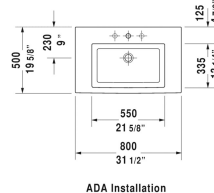

## 2nd floor Washbasin ground # 049180

< 31 1/2" Inch >

Washbasin ground	Dimension	Weight	Order number
with overflow, with tap platform, overflow clip Chrome included, cUPC listed, hardware included, 31 1/2" Inch			
<b>Colors</b>			
00 White			
<b>Variant</b>			
Sanitary ceramics with the special WonderGliss surface finish will remain clean and attractive-looking for a long time to come. When ordering WonderGliss please add a "1" as eleventh digit to the model number.			
Design Siphon		3.3 lb	005036
<b>Suitable products</b>			
Console including drawer for washbowls 1 countertop including one central cut-out, 1 drawer beneath console, 3 console supports, 47 1/4" x 22 1/4" Inch	47 1/4" x 22 1/4" Inch		DL6790
Vanity unit for console 1 pull-out compartment, compartment consists of glass dividers and 2 boxes (small/large), 39 3/8" x 21 1/2" Inch	39 3/8" x 21 1/2" Inch		XL6715
Vanity unit for console 2 drawers, upper drawer including cut-out for siphon and siphon cover, 39 3/8" x 21 5/8" Inch	39 3/8" x 21 5/8" Inch		H26302
Vanity unit for console 1 opened compartment including towel rail, 39 3/8" x 20 1/2" Inch	39 3/8" x 20 1/2" Inch		VE6542
Vanity unit for console 1 pull-out compartment, pull-out compartment including cut-out for siphon and siphon cover, 39 3/8" x 20 1/2" Inch	39 3/8" x 20 1/2" Inch		VE6552