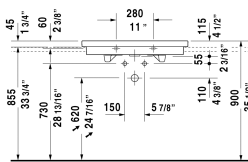

## 2nd floor Washbasin ground # 049180

< 31 1/2" Inch >

Washbasin ground	Dimension	Weight	Order number
with overflow, with tap platform, overflow clip Chrome included, cUPC listed, hardware included, 31 1/2" Inch			
<b>Colors</b>			
00 White			
<b>Variant</b>			
Sanitary ceramics with the special WonderGliss surface finish will remain clean and attractive-looking for a long time to come. When ordering WonderGliss please add a "1" as eleventh digit to the model number.			
Design Siphon		3.3 lb	005036
<b>Suitable products</b>			
Console including drawer for washbowls 1 countertop including one central cut-out, 1 drawer beneath console, 3 console supports, 47 1/4" x 22 1/4" Inch	47 1/4" x 22 1/4" Inch		DL6790
Vanity unit for console 1 pull-out compartment, compartment consists of glass dividers and 2 boxes (small/large), 39 3/8" x 21 1/2" Inch	39 3/8" x 21 1/2" Inch		XL6715
Vanity unit for console 2 drawers, upper drawer including cut-out for siphon and siphon cover, 39 3/8" x 21 5/8" Inch	39 3/8" x 21 5/8" Inch		H26302
Vanity unit for console 1 opened compartment including towel rail, 39 3/8" x 20 1/2" Inch	39 3/8" x 20 1/2" Inch		VE6542
Vanity unit for console 1 pull-out compartment, pull-out compartment including cut-out for siphon and siphon cover, 39 3/8" x 20 1/2" Inch	39 3/8" x 20 1/2" Inch		VE6552

*All drawings contain the necessary measurements which are subject to standard tolerances. They are stated in inch & mm and are non-binding. Exact measurements, in particular for customized installation scenarios, can only be taken from the finished ceramic piece.*