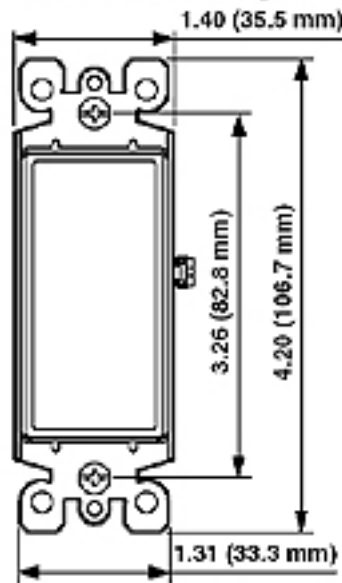

Item Description

15 Amp, 120/277 Volt, Decora Rocker Single-Pole AC Quiet Switch, Residential Grade, Grounding, Quickwire Push-In & Side Wired - Light Almond

UPC Code: 07847727497

Country of Origin: Please Contact Customer Service

Dimensional Diagram

Wiring Diagram Single Pole

SPECIFICATION SUBMITTAL

JOB NAME: <input type="text"/>	CATALOG NUMBERS: <input type="text"/>	
JOB NUMBER: <input type="text"/>	<input type="text"/>	<input type="text"/>