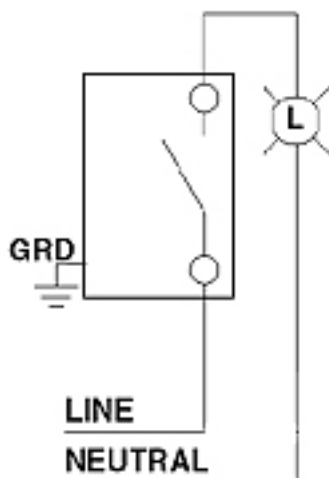

Item Description

15 Amp, 120/277 Volt, Decora Rocker Single-Pole AC Quiet Switch, Residential Grade, Grounding, Quickwire Push-In & Side Wired - Light Almond

UPC Code: 07847727497

Country of Origin: Please Contact Customer Service

Dimensional Diagram

Wiring Diagram Single Pole

SPECIFICATION SUBMITTAL

JOB NAME: <input type="text"/>	CATALOG NUMBERS: <input type="text"/>	
JOB NUMBER: <input type="text"/>	<input type="text"/>	<input type="text"/>