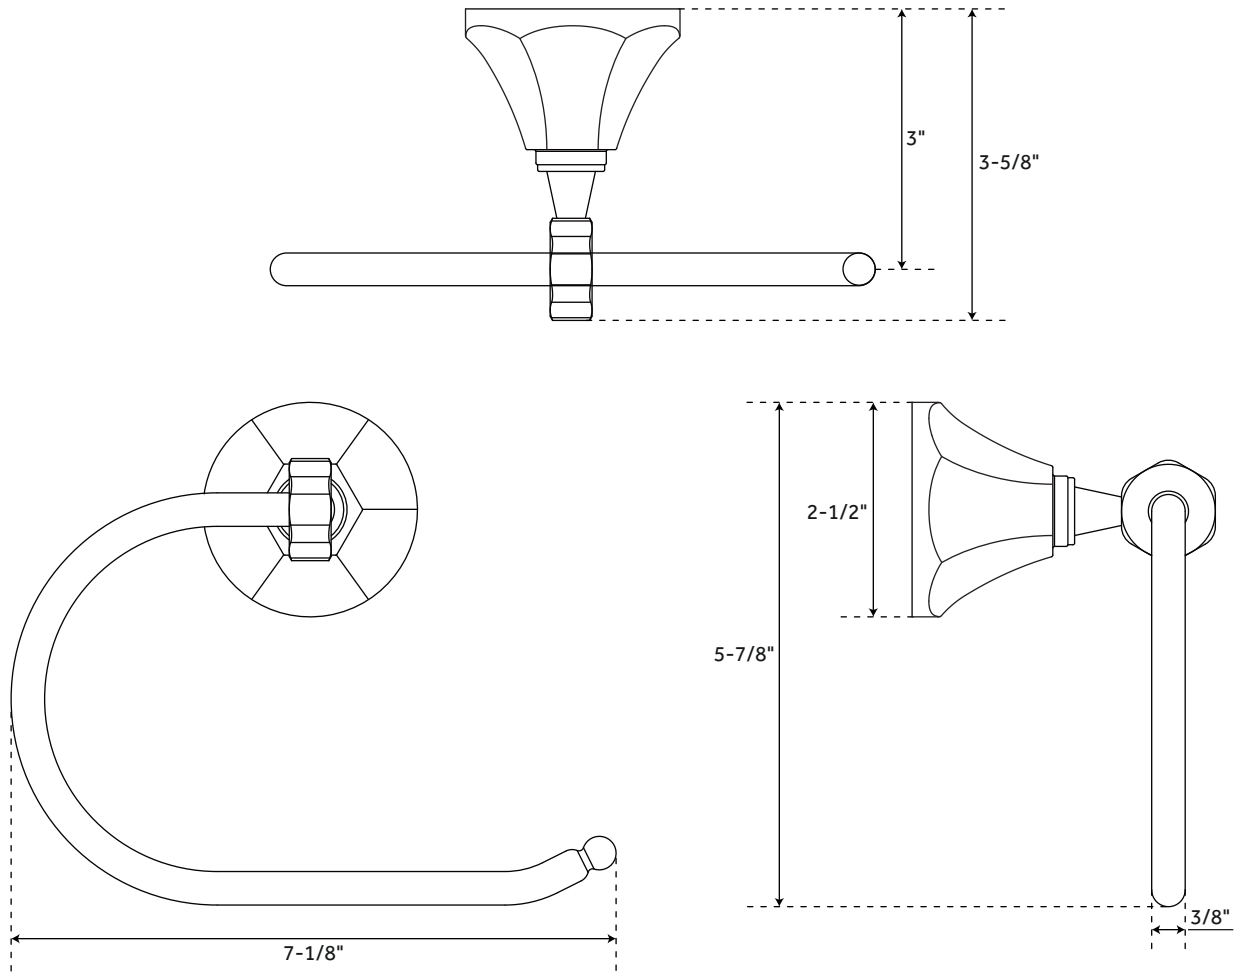

KEY WEST

TOWEL RING

SKU: 948207

FEATURES

Installation Type: Wall Mount
Design: Traditional
Material: Brass
Length: 7-1/8"
Height: 5-7/8"
Depth: 3-5/8"
Base Plate Diameter: 2-1/2"
Mounting Hardware Included: Yes
Mounting Hardware Concealed: Yes
Assembly Required: No

SIGNATURE HARDWARE LIFETIME WARRANTY

See website for warranty information

All dimensions and specifications are nominal and may vary. Use actual products for accuracy in critical situations.

REVISED 01/14/2020
CODE: SHBRKWTRBN
SHBRKWTRCP/SHBRKWTRORB/SHBRKWTRPN