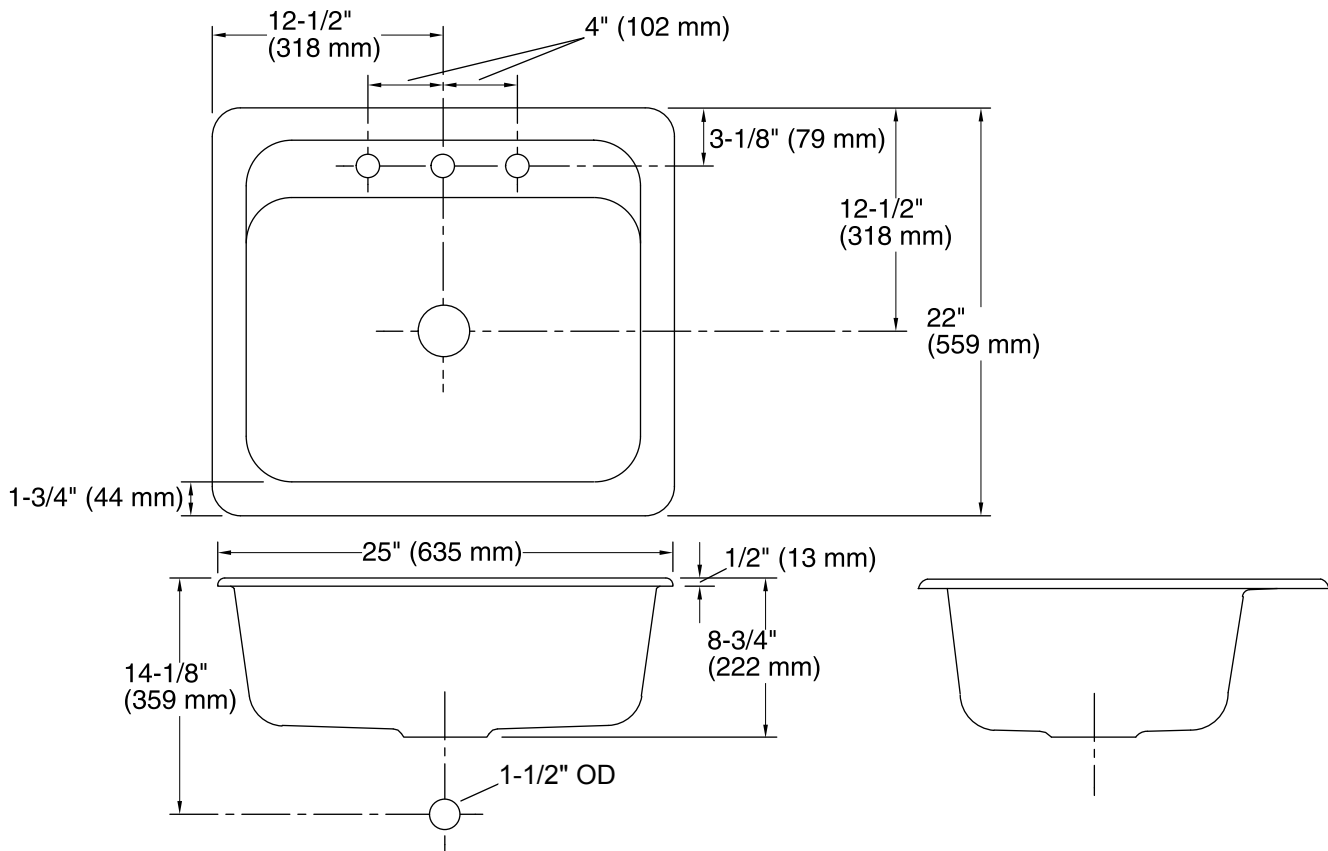

### Features

- 27-inch minimum base cabinet width.
- KOHLER cast iron.
- Acid-resistant enamel finish.
- Top-mount.
- Single compartment.
- Three faucet holes.
- 25" (635 mm) x 22" (559 mm)

## Technical Information

All product dimensions are nominal.

Bowl configuration:	Single
Installation:	Top-mount
Cutout:	Top-mount, 23-3/4" x 20-3/4" (603 mm x 527 mm) with 1" (25 mm) radius corners
Bowl area	Length: 22" (559 mm) Width: 15" (381 mm) Bowl depth: 7-3/4" (197 mm) Water depth: 7-3/4" (197 mm)
Number of deck holes:	3
Faucet hole(s):	1-3/8" (35 mm)
Drain hole:	3-5/8" (92 mm)