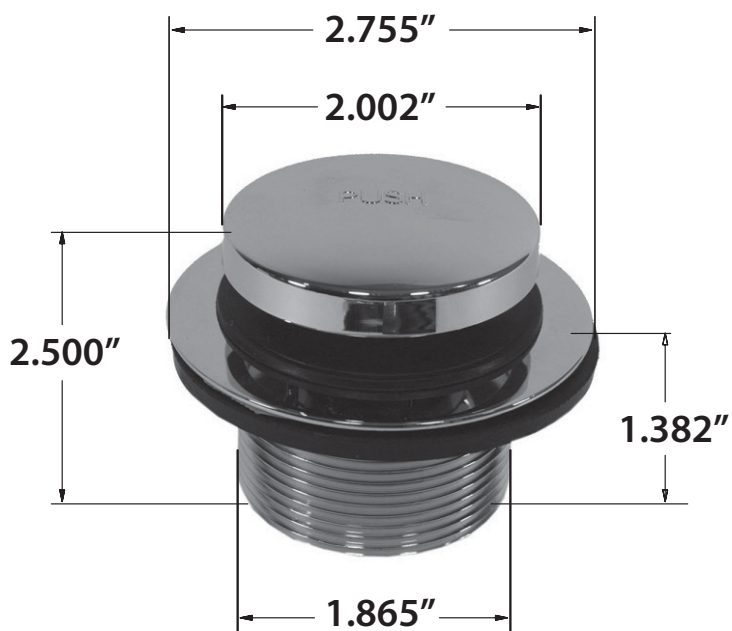

1-1/2" (1-7/8" THREAD O.D.) TOE TOUCH BATH DRAIN

- 1-1/2" drain compatible
- Decorative finish adds an upgrade to any bathroom
- Toe touch stopper allows opening and closing without bending
- Constructed of durable corrosion resistant materials
- Simple installation with no special tools required

PART NO.	FINISH
P3562AL	Almond
P3562AB	Antique Brass
P3562AN	Antique Nickel
P3562BI	Biscuit
P3562BL	Black
P3562BN	Brushed Nickel
P3562BS	Brushed Stainless
P35062	Chrome Plated
P3562RB	Oil Rubbed Bronze
P3562WB	Old World Bronze
P3562PW	Polar White
P35052	Polished Brass
P35073	Polished Brass PVD
P3562PN	Polished Nickel
P3562PS	Polished Stainless
P35612	Satin Nickel PVD