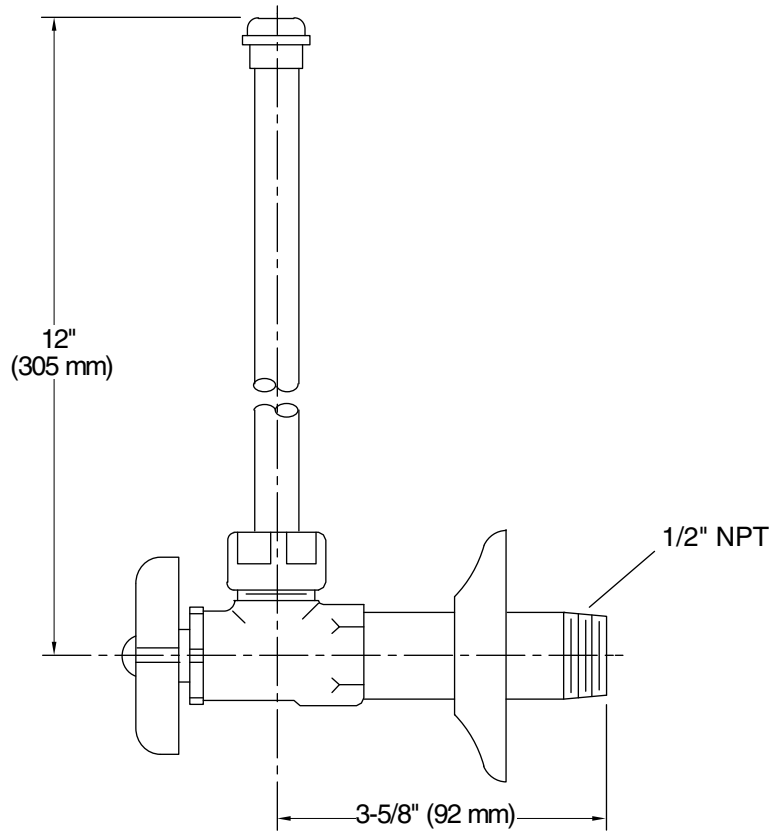

KOHLER® Faucets

Angle Supply with Stop (pair) K-7606-P

Features

- Compression valve.
- Pair of angle supplies with stop.
- Annealed vertical tube with union connection.
- 1/2" NPT connection with flange.
- Four-arm handle stop.

Material

- Brass construction.

Recommended Products/Accessories

K-23723 Faucet cleaner

Codes/Standards

ASME A112.18.1/CSA B125.1

NSF/ANSI 61

NSF/ANSI 372

Color	Code	Description
-------	------	-------------

CP Polished Chrome

PB Vibrant® Polished Brass

Technical Information

All product dimensions are nominal.

Notes

Install this product according to the installation guide.