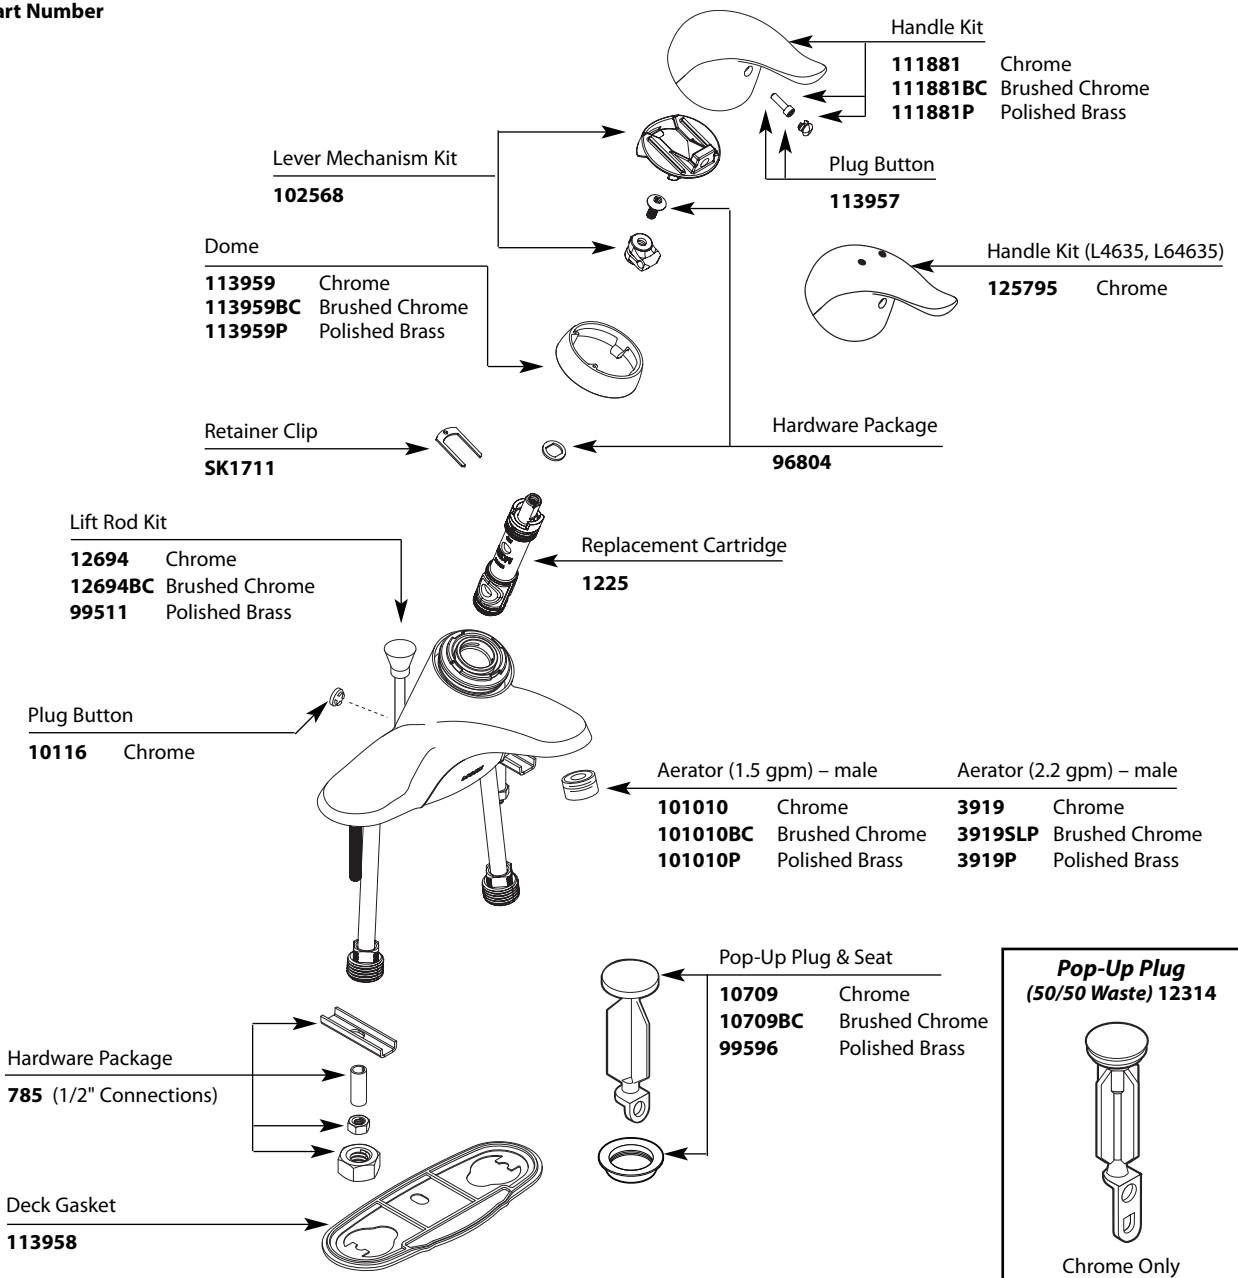

Order by Part Number

*There is more than 1 version of this model.
Page down to identify the version you have.*

Buy it for looks. Buy it for life.®

Illustrated Parts

CHATEAU® Single-Handle Lavatory Faucet							
MODEL		WASTE	FINISH	MODEL		WASTE	FINISH
L4621	Lav 1/2" connections	Metallic	Chrome	L64600	Lav 16" supplies	None	Chrome
L4621CP	Lav 1/2" connections	Metallic	Chrome/Pol. Brass	L64601	Lav 1/2" connections	None	Chrome
L4621BC	Lav 1/2" connections	Metallic	Brushed Chrome	L64621	Lav 1/2" connections	50/50	Chrome
L4621P	Lav 1/2" connections	Metallic	Polished Brass	L64624	Lav 16" supplies	Metallic	Chrome
L4625	Lav 16" supplies	Metallic	Chrome	L64625	Lav 16" supplies	50/50	Chrome
L4601	Lav 1/2" connections	None	Chrome	L64635	Lav 1/2" connections	Metallic	Chrome
L4605	Lav 1/2" connections	None	Chrome	L64620	Lav 1/2" connections	Metallic	Chrome
L4635	Lav 1/2" connections	Metallic	Chrome				

■ Order by Part Number

Buy it for looks. Buy it for life.®

Illustrated Parts

CHATEAU®					
Single-Handle Lavatory Faucet					
MODEL	HANDLE TYPE	FINISH	MODEL	HANDLE TYPE	FINISH
L4621	Lever	Chrome	L64621	Lever	Chrome
L4621CP	Lever	Chrome/Pol. Brass	L64621P	Lever	Polished Brass
L4621P	Lever	Polished Brass	L64621W	Lever	Glacier
L4601	Lever	Chrome	L64620	Lever	Chrome
L64601	Lever	Chrome	L64635	Lever	Chrome
L4605	Lever	Chrome			
L4635	Lever	Chrome			

Order by Part Name and Part Number (Bold Face Type)