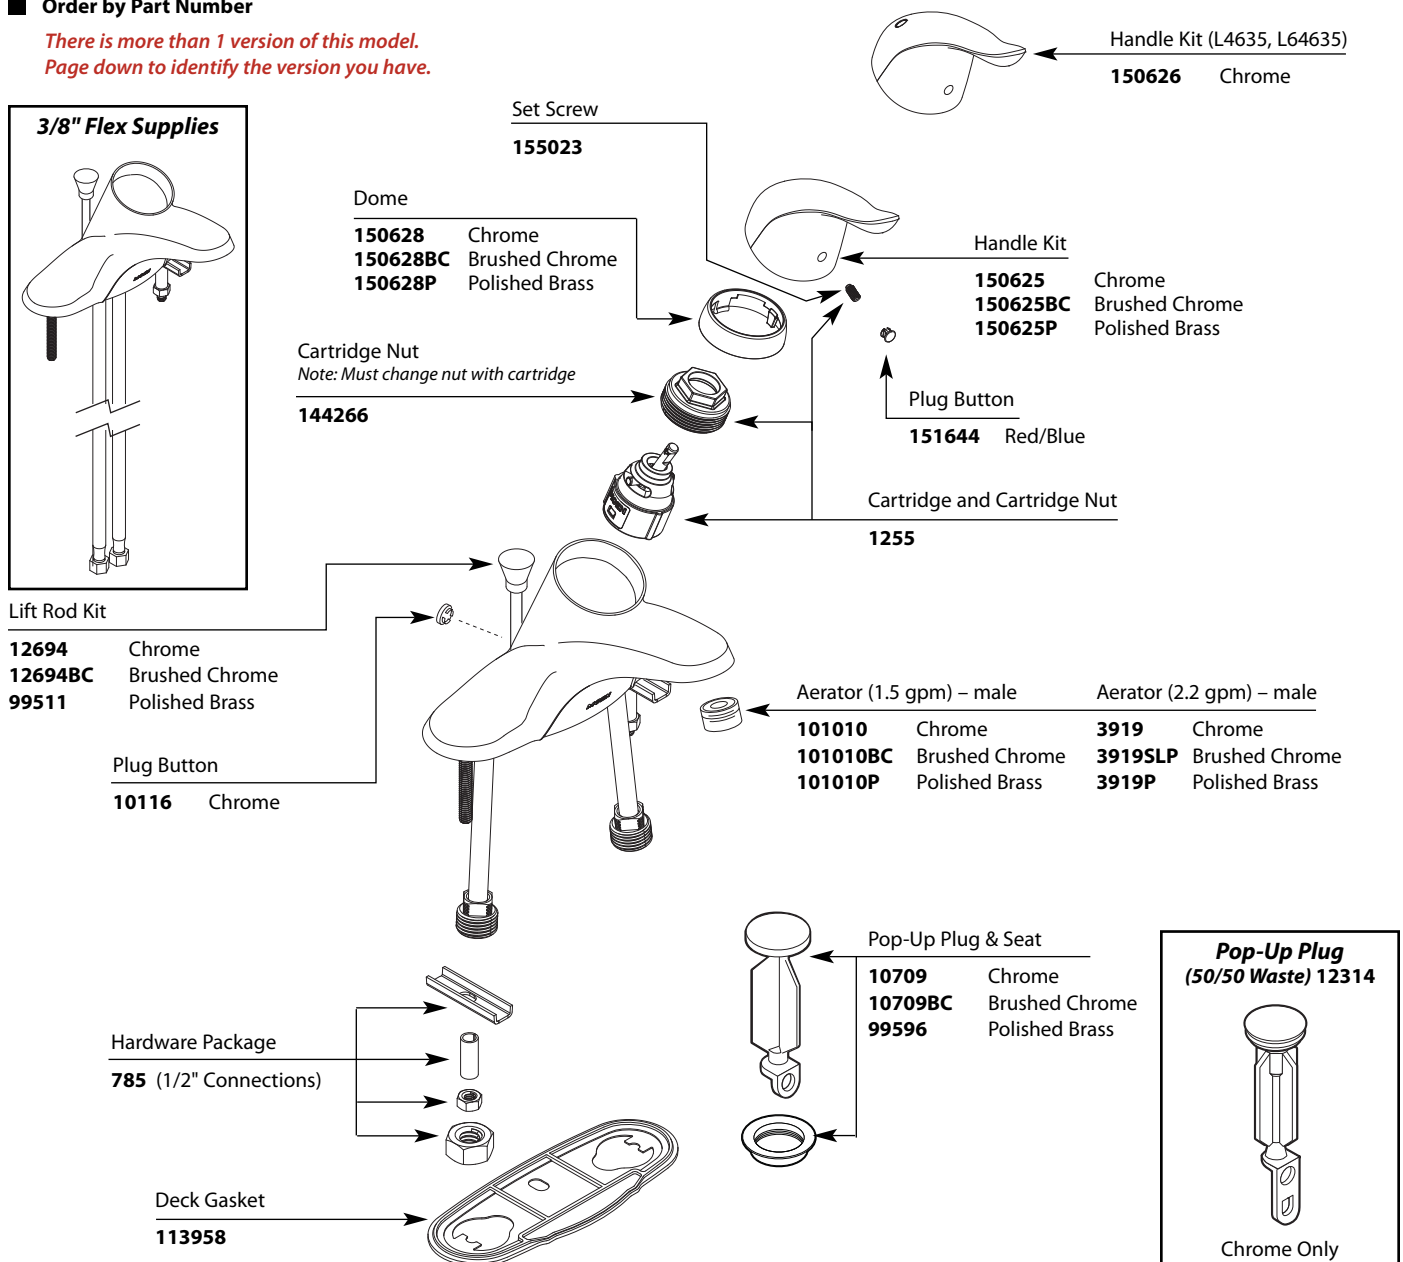

Buy it for looks. Buy it for life.®

Illustrated Parts

CHATEAU® Single-Handle Lavatory Faucet							
MODEL		WASTE	FINISH	MODEL		WASTE	FINISH
L4621	Lav 1/2" connections	Metallic	Chrome	L64600	Lav 3/8" flex supplies	None	Chrome
L4621BC	Lav 1/2" connections	Metallic	Brushed Chrome	L64601	Lav 1/2" connections	None	Chrome
L4621P	Lav 1/2" connections	Metallic	Polished Brass	L64621	Lav 1/2" connections	50/50	Chrome
L4625	Lav 3/8" flex supplies	Metallic	Chrome	L64624	Lav 3/8" flex supplies	Metallic	Chrome
L4601	Lav 1/2" connections	None	Chrome	L64625	Lav 3/8" flex supplies	50/50	Chrome
L4605	Lav 1/2" connections	None	Chrome	L64635	Lav 1/2" connections	Metallic	Chrome
L4631BC	Lav 3/8" flex supplies	Metallic	Brushed Chrome	L64620	Lav 1/2" connections	Metallic	Chrome
L4635	Lav 1/2" connections	Metallic	Chrome				

Order by Part Number

*There is more than 1 version of this model.
Page down to identify the version you have.*

Buy it for looks. Buy it for life.®

Illustrated Parts

CHATEAU® Single-Handle Lavatory Faucet							
MODEL		WASTE	FINISH	MODEL		WASTE	FINISH
L4621	Lav 1/2" connections	Metallic	Chrome	L64600	Lav 16" supplies	None	Chrome
L4621CP	Lav 1/2" connections	Metallic	Chrome/Pol. Brass	L64601	Lav 1/2" connections	None	Chrome
L4621BC	Lav 1/2" connections	Metallic	Brushed Chrome	L64621	Lav 1/2" connections	50/50	Chrome
L4621P	Lav 1/2" connections	Metallic	Polished Brass	L64624	Lav 16" supplies	Metallic	Chrome
L4625	Lav 16" supplies	Metallic	Chrome	L64625	Lav 16" supplies	50/50	Chrome
L4601	Lav 1/2" connections	None	Chrome	L64635	Lav 1/2" connections	Metallic	Chrome
L4605	Lav 1/2" connections	None	Chrome	L64620	Lav 1/2" connections	Metallic	Chrome
L4635	Lav 1/2" connections	Metallic	Chrome				

Order by Part Name and Part Number (Bold Face Type)