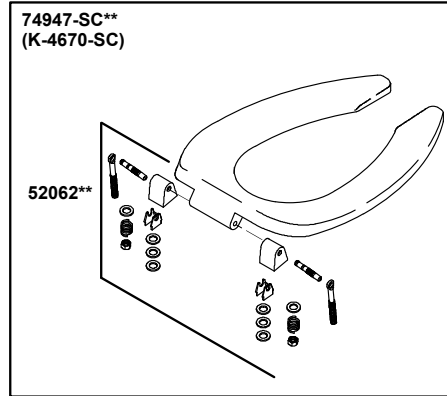

elongated toilet seat
K-4650-0