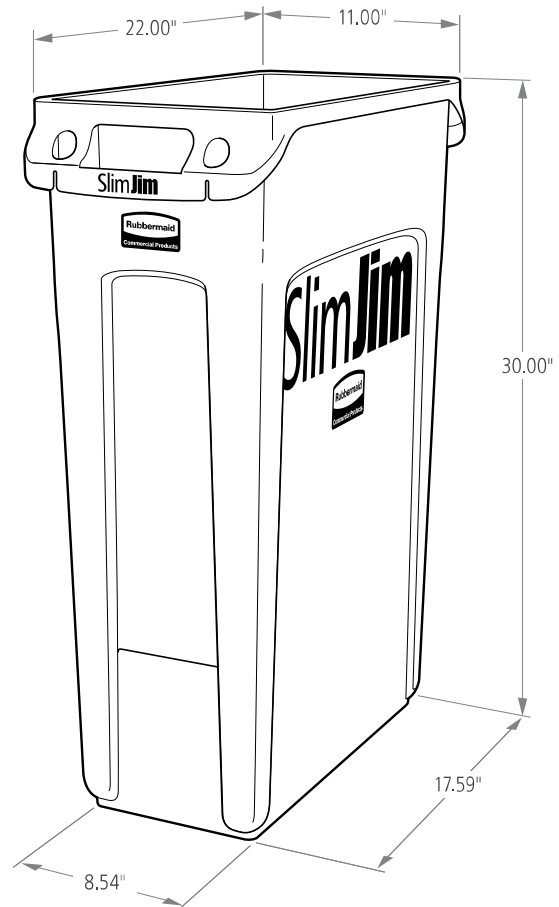

SlimJim®

The Slim Jim® container delivers the durability needed for commercial environments combined with brand new innovation to increase worker productivity. New product features and accessories deliver the most efficient solution for collection, transportation, and disposal of multi-stream waste and recyclables.

Features and Benefits:

- Venting channels make removing liners up to 80% easier, improving productivity and reducing the risk of worker injury
- Four bag cinches secure liners around the rim of the container and allow for quick, knot-free liner changes
- Handles at the base and rim of the container improve grip and control while lifting and emptying full containers
- Rim with rib-strengthened design increases strength and resists crushing
- Build a recycling station with a variety of dolly and lid options to meet any facility need

COLORS AVAILABLE

Blue, Green, Black, Beige, Brown, Gray, Yellow*, Red*

* 23-gallon only

Material Composition:

Injection molded with a high-quality resin blend.

Accessories:

STAINLESS STEEL DOLLIES

- Slim Jim® Single Dolly
- Slim Jim® Double Dolly
- Slim Jim® Triple Dolly
- Slim Jim® Quadruple Dolly

RESIN DOLLY

- Slim Jim® Trainable Dolly

LIDS

- Bottles and Cans Lid
- Paper Lid
- Mixed Recycling Lid
- Hinged Lid
- Swing Lid

SLIM JIM® CONTAINERS

23-Gallon Slim Jim® Container