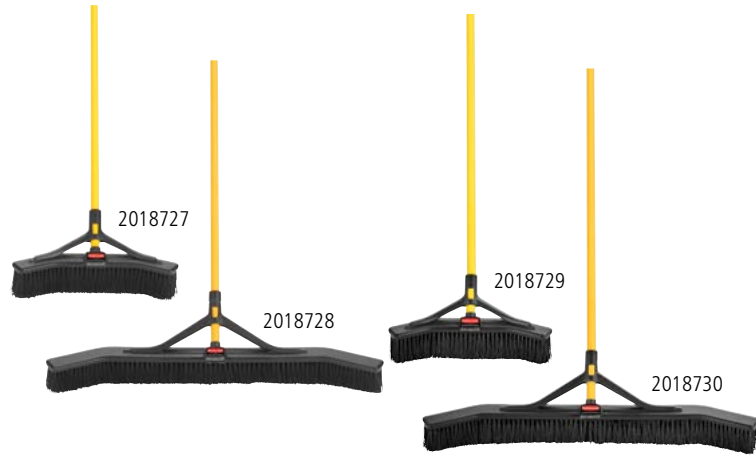

MAXIMIZER™ Push-to-Center Brooms

- Angled sides capture more debris per stroke*
- Durable polypropylene bristles can be used on smooth and rough surfaces, effectively sweeping different debris types
- PVC bristles remove fine dirt and debris on smooth, polished surfaces
- Polypropylene foam block resists cracking, splitting, warping and rotting

NO.	COLOR	DESCRIPTION	U.S. DIMENSIONS	U.S. SHIP WT/CTN	METRIC DIMENSIONS	METRIC SHIP WT/CTN	PACK
2018727	BLACK	Maximizer™ Push-To-Center Broom – 18" MP	58.1" l x 8.3" w x 7.8" h	2.50 lb	147.6 cm x 21.1 cm x 19.8 cm	1.13 kg	6
2018728	BLACK	Maximizer™ Push-To-Center Broom – 36" MP	58.1" l x 8.3" w x 8.8" h	3.30 lb	147.6 cm x 21.1 cm x 22.4 cm	1.50 kg	6
2018729	GRAY	Maximizer™ Push-To-Center Broom – 18" Fine	58.1" l x 8.3" w x 7.8" h	2.50 lb	147.6 cm x 21.1 cm x 19.8 cm	1.13 kg	6
2018730	GRAY	Maximizer™ Push-To-Center Broom – 36" Fine	58.1" l x 8.3" w x 8.8" h	3.30 lb	147.6 cm x 21.1 cm x 22.4 cm	1.50 kg	6

*(vs. standard RCP push brooms)

Street Sweep

For the most demanding rough surfaces.

- Wide flared ends for greater floor coverage and ease when sweeping close to walls or curbs
- Polypropylene bristles are washable for long life
- Accepts tapered handles
- *Handles sold separately*; see below

NO.	BRISTLE COLOR	DESCRIPTION	TRIM LENGTH	U.S. DIMENSIONS	U.S. SHIP WT/CTN	METRIC DIMENSIONS	METRIC SHIP WT/CTN	PACK
FG982200	BRN	Plastic Foam Block, Medium Floor Sweep, Tampico Fill	6"	16" l	12.4 lb	40.6 cm	5.6 kg	4