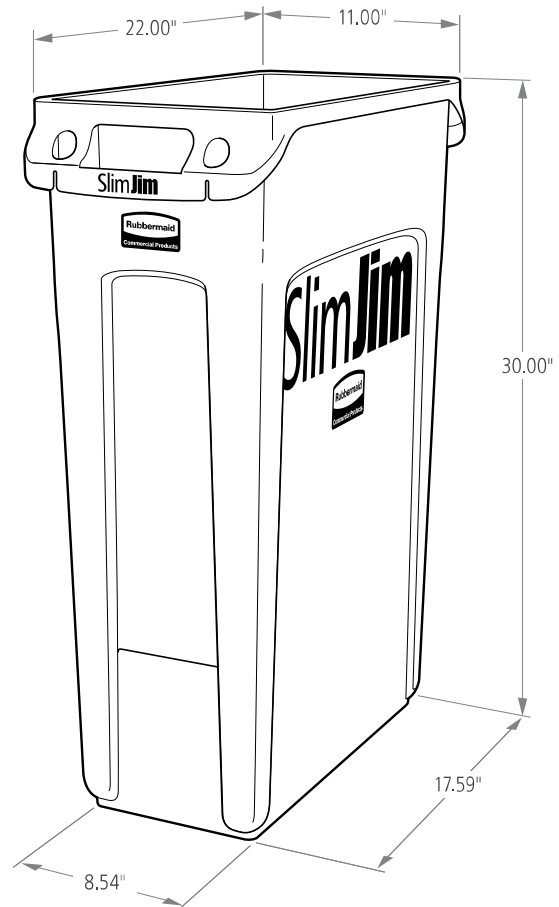

SlimJim®

The Slim Jim® container delivers the durability needed for commercial environments combined with brand new innovation to increase worker productivity. New product features and accessories deliver the most efficient solution for collection, transportation, and disposal of multi-stream waste and recyclables.

RESIN DOLLY

- Slim Jim® Trainable Dolly

LIDS

- Bottles and Cans Lid
- Paper Lid
- Mixed Recycling Lid
- Hinged Lid
- Swing Lid

SLIM JIM® CONTAINERS

23-Gallon Slim Jim® Container

16-Gallon Slim Jim® Container

SLIM JIM® CONTAINERS

SKU #	DESCRIPTION	COLOR	CAPACITY		LENGTH		WIDTH		HEIGHT		PACK SIZE
			GAL	L	IN	CM	IN	CM	IN	CM	
1971258	SLIM JIM® CONTAINER	GRAY	16	61	22"	55.88	11"	27.94	25"	63.50	4
1955959	SLIM JIM® CONTAINER	BLACK	16	61	22"	55.88	11"	27.94	25"	63.50	4
1971259	SLIM JIM® CONTAINER	BEIGE	16	61	22"	55.88	11"	27.94	25"	63.50	4
1956181	SLIM JIM® CONTAINER	BROWN	16	61	22"	55.88	11"	27.94	25"	63.50	4
1971257	SLIM JIM® CONTAINER	BLUE	16	61	22"	55.88	11"	27.94	25"	63.50	4
1955960	SLIM JIM® CONTAINER	GREEN	16	61	22"	55.88	11"	27.94	25"	63.50	4
FG354060GRAY	SLIM JIM® CONTAINER	GRAY	23	87	22"	55.88	11"	27.94	30"	76.20	4
FG354060BLA	SLIM JIM® CONTAINER	BLACK	23	87	22"	55.88	11"	27.94	30"	76.20	4
FG354060BEIG	SLIM JIM® CONTAINER	BEIGE	23	87	22"	55.88	11"	27.94	30"	76.20	4
1956187	SLIM JIM® CONTAINER	BROWN	23	87	22"	55.88	11"	27.94	30"	76.20	4
1956185	SLIM JIM® CONTAINER	BLUE	23	87	22"	55.88	11"	27.94	30"	76.20	4
1956186	SLIM JIM® CONTAINER	GREEN	23	87	22"	55.88	11"	27.94	30"	76.20	4
1956188	SLIM JIM® CONTAINER	YELLOW	23	87	22"	55.88	11"	27.94	30"	76.20	4
1956189	SLIM JIM® CONTAINER	RED	23	87	22"	55.88	11"	27.94	30"	76.20	4
FG354007BLUE	SLIM JIM® CONTAINER	BLUE (RECYCLING)	23	87	22"	55.88	11"	27.94	30"	76.20	4
FG354007GRN	SLIM JIM® CONTAINER	GREEN (RECYCLING)	23	87	22"	55.88	11"	27.94	30"	76.20	4