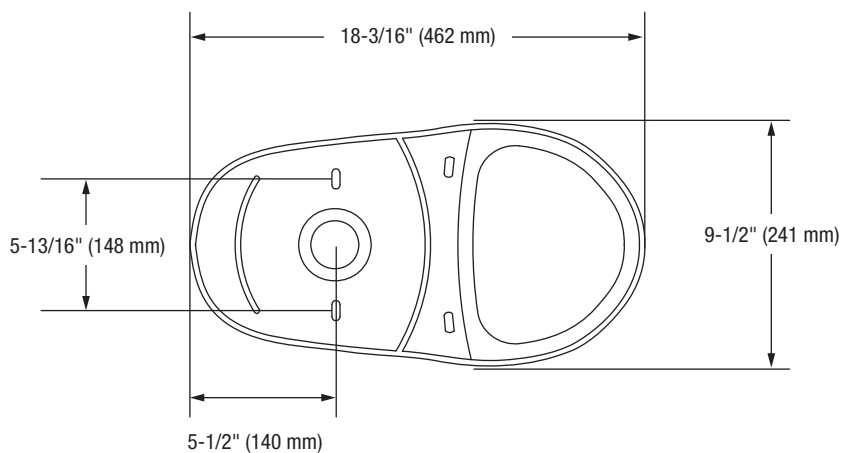

Edgehill

Two-Piece Round Front Toilet

Product Features

- 1.28 GPF
- Gravity-fed Siphon Jet Flush
- Vitreous China
- 16-1/8" Elongated Bowl
- Rough-in: 10"
- Flush Valve: 3"
- Trapway: 2" Fully Glazed
- Water Spot: 9" x 7"
- Side mounted Chrome Trip Lever
- Sanitary bar on bowl for easy cleaning
- Quick connect, two-bolt tank-to-bowl installation

Edgehill

Two-Piece Round Front Toilet

Bowl Footprint Dimensions

Note: All dimensions and specifications are nominal and may vary: Dimensions of 8" and greater have a tolerance of +3%. Dimensions less than 8" have a tolerance of +5%.

Edgehill

Two-Piece Elongated Toilet

Product Features

- 1.28 GPF
- Gravity-fed Siphon Jet Flush
- Vitreous China
- 16-1/8" Elongated Bowl
- Rough-in: 12"
- Flush Valve: 3"
- Trapway: 2" Fully Glazed
- Water Spot: 9" x 7"
- Side mounted Chrome Trip Lever
- Sanitary bar on bowl for easy cleaning
- Quick connect, two-bolt tank-to-bowl installation

Edgehill

Two-Piece Elongated Toilet

Bowl Footprint Dimensions

Note: All dimensions and specifications are nominal and may vary: Dimensions of 8" and greater have a tolerance of +3%. Dimensions less than 8" have a tolerance of +5%.