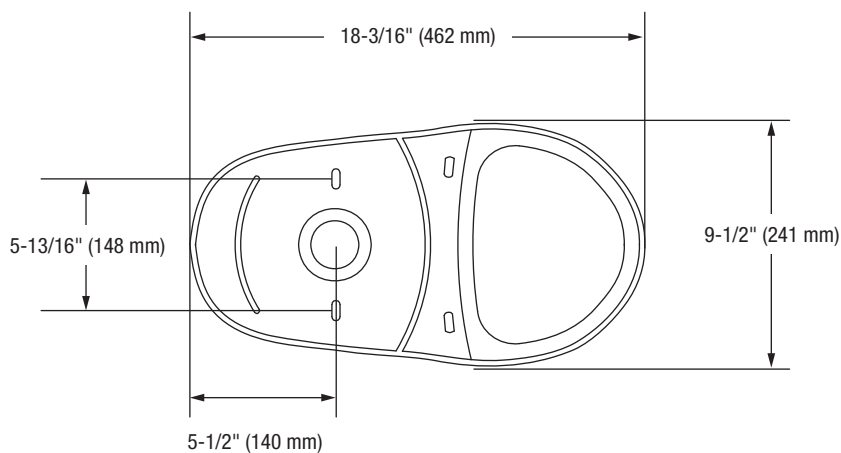

Edgehill

Two-Piece Round Front Toilet

Bowl Footprint Dimensions

Note: All dimensions and specifications are nominal and may vary: Dimensions of 8" and greater have a tolerance of +3%. Dimensions less than 8" have a tolerance of +5%.

Edgehill

Two-Piece Elongated Toilet

Product Features

- 1.28 GPF
- Gravity-fed Siphon Jet Flush
- Vitreous China
- 16-1/8" Elongated Bowl
- Rough-in: 12"
- Flush Valve: 3"
- Trapway: 2" Fully Glazed
- Water Spot: 9" x 7"
- Side mounted Chrome Trip Lever
- Sanitary bar on bowl for easy cleaning
- Quick connect, two-bolt tank-to-bowl installation

Available Colors: White (WH)

Tank

PF9412WHC 12" Rough-in Tank

PF9412RWH 12" Rough-in Right Hand Tank

Bowl

PF9401WH Elongated Bowl - 16-1/8"

This product comes complete with installation, operating, care and maintenance instructions. All PROFLO fixtures carry a lifetime limited warranty on the vitreous china and a 5-year limited warranty on the fittings. Visit ferguson.com for detailed warranty information.

Edgehill

Two-Piece Elongated Toilet

Bowl Footprint Dimensions

Note: All dimensions and specifications are nominal and may vary: Dimensions of 8" and greater have a tolerance of +3%. Dimensions less than 8" have a tolerance of +5%.