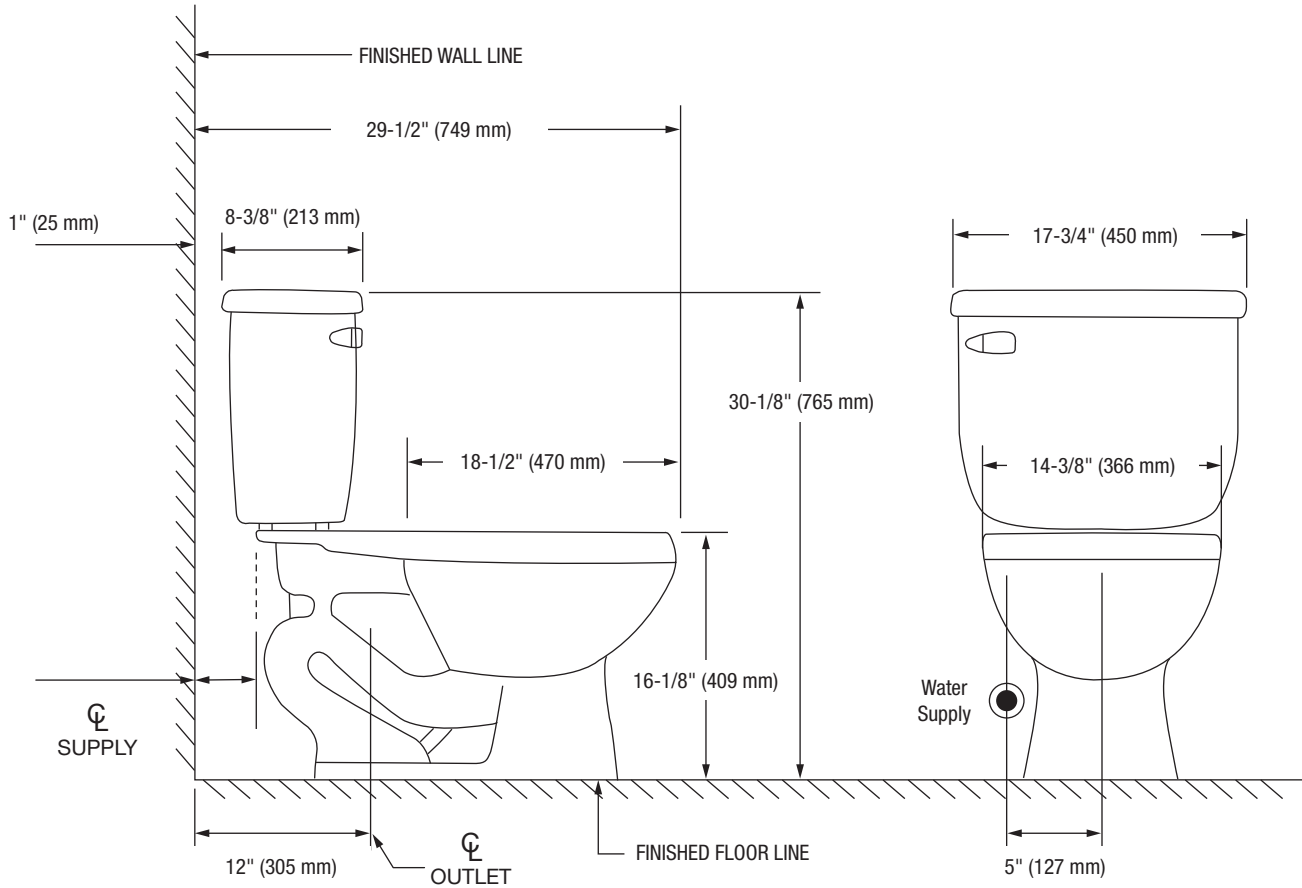

Edgehill

Two-Piece Round Front Toilet

Bowl Footprint Dimensions

Note: All dimensions and specifications are nominal and may vary: Dimensions of 8" and greater have a tolerance of +3%. Dimensions less than 8" have a tolerance of +5%.

Edgehill

Two-Piece Elongated Toilet

Product Features

- 1.28 GPF
- Gravity-fed Siphon Jet Flush
- Vitreous China
- 16-1/8" Elongated Bowl
- Rough-in: 12"
- Flush Valve: 3"
- Trapway: 2" Fully Glazed
- Water Spot: 9" x 7"
- Side mounted Chrome Trip Lever
- Sanitary bar on bowl for easy cleaning
- Quick connect, two-bolt tank-to-bowl installation

Available Colors: White (WH)

Tank

PF9412WHC 12" Rough-in Tank

PF9412RWH 12" Rough-in Right Hand Tank

Bowl

PF9401WH Elongated Bowl - 16-1/8"

This product comes complete with installation, operating, care and maintenance instructions. All PROFLO fixtures carry a lifetime limited warranty on the vitreous china and a 5-year limited warranty on the fittings. Visit ferguson.com for detailed warranty information.

Edgehill

Two-Piece Elongated Toilet

Bowl Footprint Dimensions

Note: All dimensions and specifications are nominal and may vary: Dimensions of 8" and greater have a tolerance of +3%. Dimensions less than 8" have a tolerance of +5%.