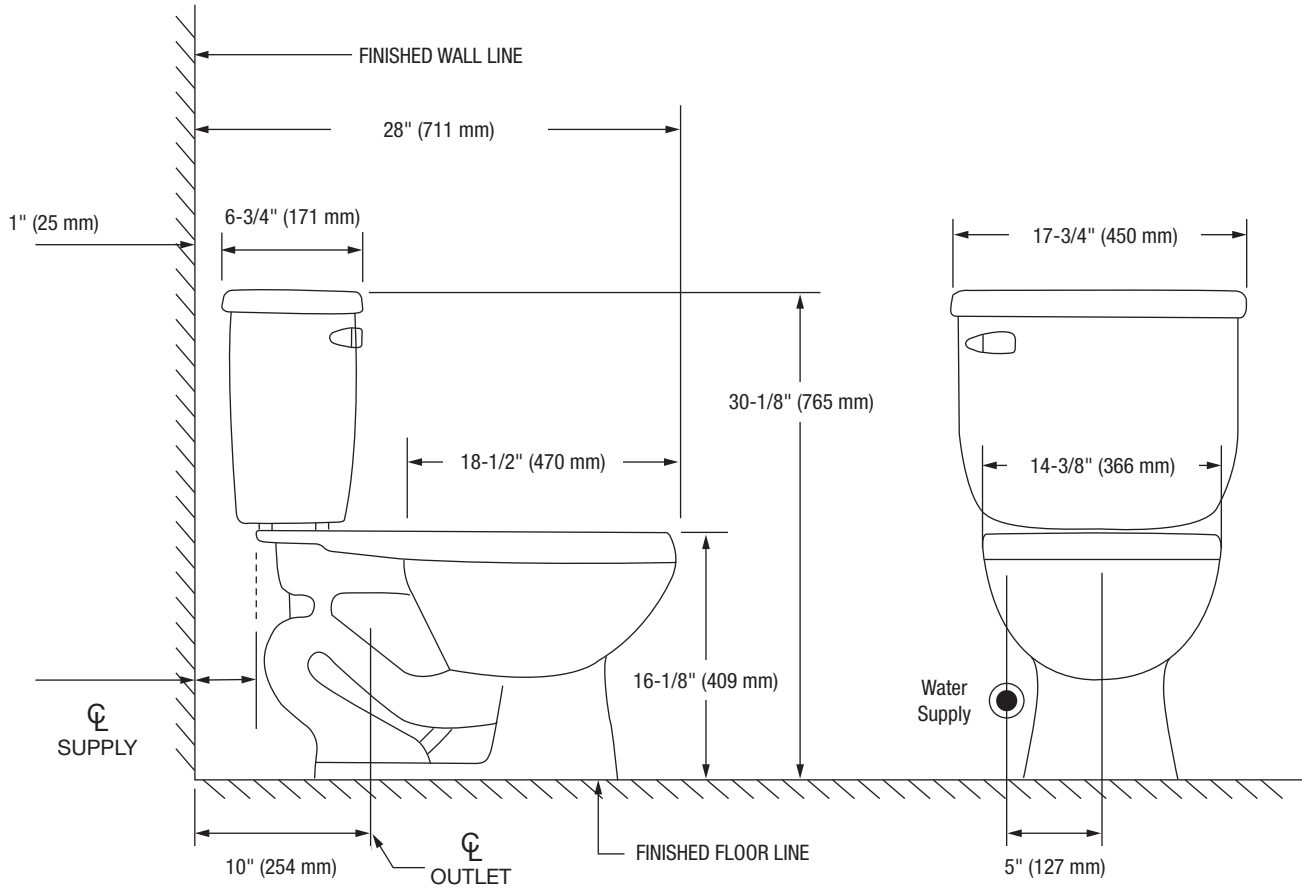

Edgehill

Two-Piece Round Front Toilet

Product Features

- 1.28 GPF
- Gravity-fed Siphon Jet Flush
- Vitreous China
- 16-1/8" Elongated Bowl
- Rough-in: 10"
- Flush Valve: 3"
- Trapway: 2" Fully Glazed
- Water Spot: 9" x 7"
- Side mounted Chrome Trip Lever
- Sanitary bar on bowl for easy cleaning
- Quick connect, two-bolt tank-to-bowl installation

Edgehill

Two-Piece Round Front Toilet

Bowl Footprint Dimensions

Note: All dimensions and specifications are nominal and may vary: Dimensions of 8" and greater have a tolerance of +3%. Dimensions less than 8" have a tolerance of +5%.

Edgehill

Two-Piece Elongated Toilet

Product Features

- 1.28 GPF
- Gravity-fed Siphon Jet Flush
- Vitreous China
- 16-1/8" Elongated Bowl
- Rough-in: 12"
- Flush Valve: 3"
- Trapway: 2" Fully Glazed
- Water Spot: 9" x 7"
- Side mounted Chrome Trip Lever
- Sanitary bar on bowl for easy cleaning
- Quick connect, two-bolt tank-to-bowl installation

Edgehill

Two-Piece Elongated Toilet

Bowl Footprint Dimensions

Note: All dimensions and specifications are nominal and may vary: Dimensions of 8" and greater have a tolerance of +3%. Dimensions less than 8" have a tolerance of +5%.