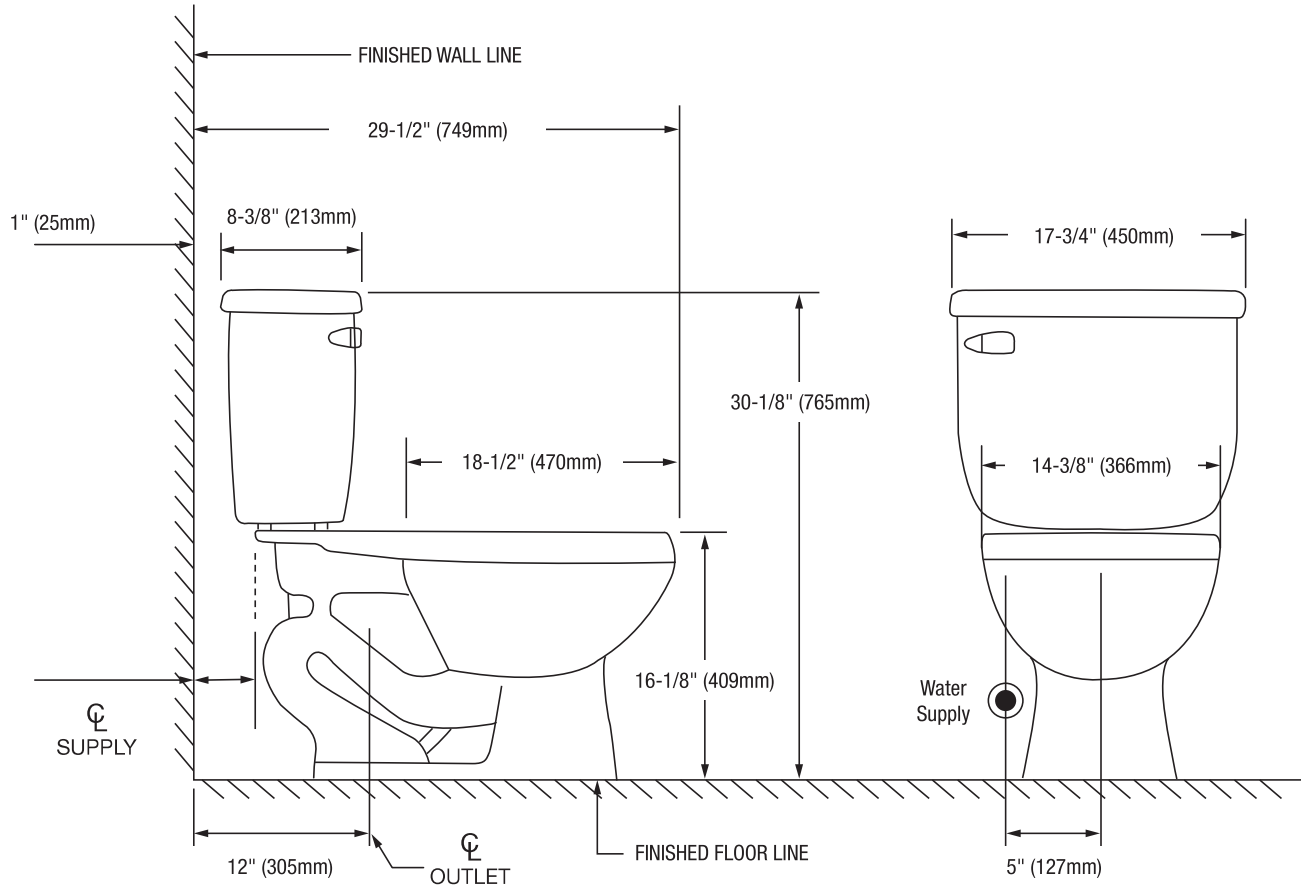

Edgehill

Two-Piece Elongated Toilet

Bowl Footprint Dimensions

Note: All dimensions and specifications are nominal and may vary: Dimensions of 8" and greater have a tolerance of +3%. Dimensions less than 8" have a tolerance of +5%.

Edgehill

Two-Piece Elongated Toilet

Product Features

- 1.28 gpf
- Gravity-fed siphon jet flush
- Vitreous china
- 16-1/8" Elongated bowl
- Rough-in: 12"
- Flush Valve: 3"
- Trapway: 2" Fully glazed
- Water Spot: 9" x 7"
- Side-mounted chrome trip lever
- Sanitary bar on bowl for easy cleaning
- Quick connect, two-bolt tank-to-bowl installation

Available Colors: White (WH)

Tank

PF9412WHC 12" Rough-in Tank

PF9412RWH 12" Rough-in Right-Hand Tank

Bowl

PF9401WH Elongated Bowl - 16-1/8"

This product comes complete with installation, operating, care and maintenance instructions. All PROFLO fixtures carry a lifetime limited warranty on the vitreous china and a 5-year limited warranty on the fittings. Visit ferguson.com/PROFLO-vitreous-china-warranty for detailed warranty information.