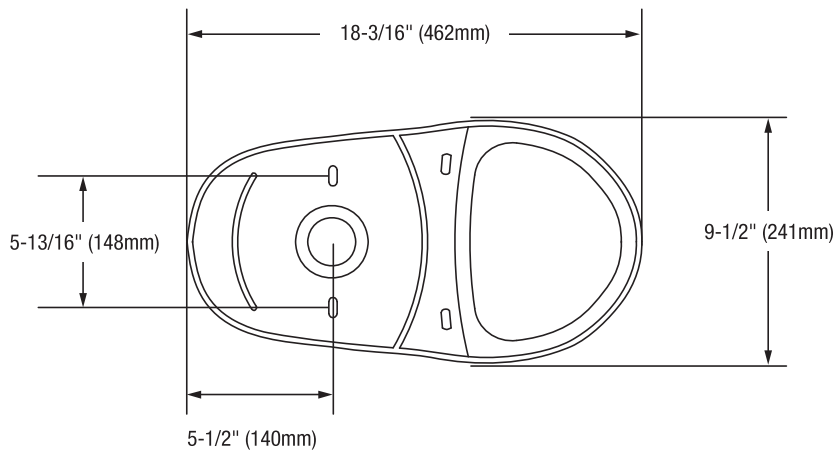

Edgehill

Two-Piece Elongated Toilet

Bowl Footprint Dimensions

Note: All dimensions and specifications are nominal and may vary: Dimensions of 8" and greater have a tolerance of +3%. Dimensions less than 8" have a tolerance of +5%.

Edgehill

Two-Piece Elongated Toilet

Product Features

- 1.28 gpf
- Gravity-fed siphon jet flush
- Vitreous china
- 16-1/8" Elongated bowl
- Rough-in: 12"
- Flush Valve: 3"
- Trapway: 2" Fully glazed
- Water Spot: 9" x 7"
- Side-mounted chrome trip lever
- Sanitary bar on bowl for easy cleaning
- Quick connect, two-bolt tank-to-bowl installation

Available Colors: White (WH)

Tank

PF9412WHC 12" Rough-in Tank

PF9412RWH 12" Rough-in Right-Hand Tank

Bowl

PF9401WH Elongated Bowl - 16-1/8"

This product comes complete with installation, operating, care and maintenance instructions. All PROFLO fixtures carry a lifetime limited warranty on the vitreous china and a 5-year limited warranty on the fittings. Visit ferguson.com/PROFLO-vitreous-china-warranty for detailed warranty information.