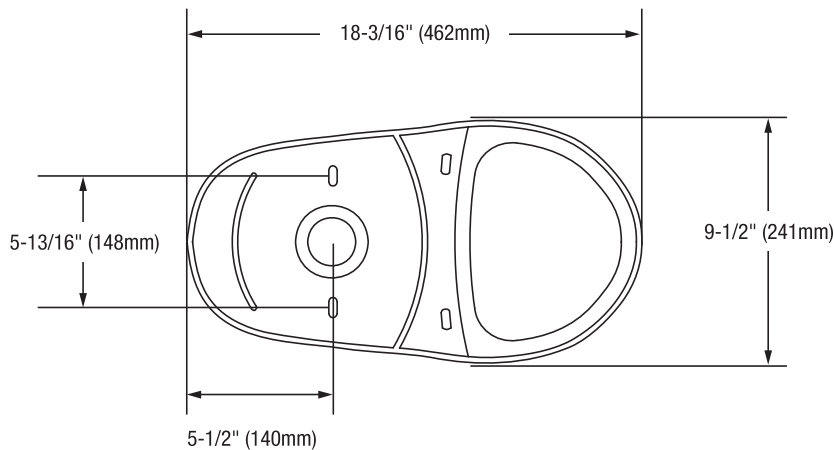

Edgehill

Two-Piece Elongated Toilet

Product Features

- 1.28 gpf
- Gravity-fed siphon jet flush
- Vitreous china
- 16-1/8" Elongated bowl
- Rough-in: 10"
- Flush Valve: 3"
- Trapway: 2" Fully glazed
- Water Spot: 9" x 7"
- Side-mounted chrome trip lever
- Sanitary bar on bowl for easy cleaning
- Quick connect, two-bolt tank-to-bowl installation

Edgehill

Two-Piece Elongated Toilet

Bowl Footprint Dimensions

Note: All dimensions and specifications are nominal and may vary: Dimensions of 8" and greater have a tolerance of +3%. Dimensions less than 8" have a tolerance of +5%.

Edgehill

Two-Piece Elongated Toilet

Product Features

- 1.28 gpf
- Gravity-fed siphon jet flush
- Vitreous china
- 16-1/8" Elongated bowl
- Rough-in: 12"
- Flush Valve: 3"
- Trapway: 2" Fully glazed
- Water Spot: 9" x 7"
- Side-mounted chrome trip lever
- Sanitary bar on bowl for easy cleaning
- Quick connect, two-bolt tank-to-bowl installation