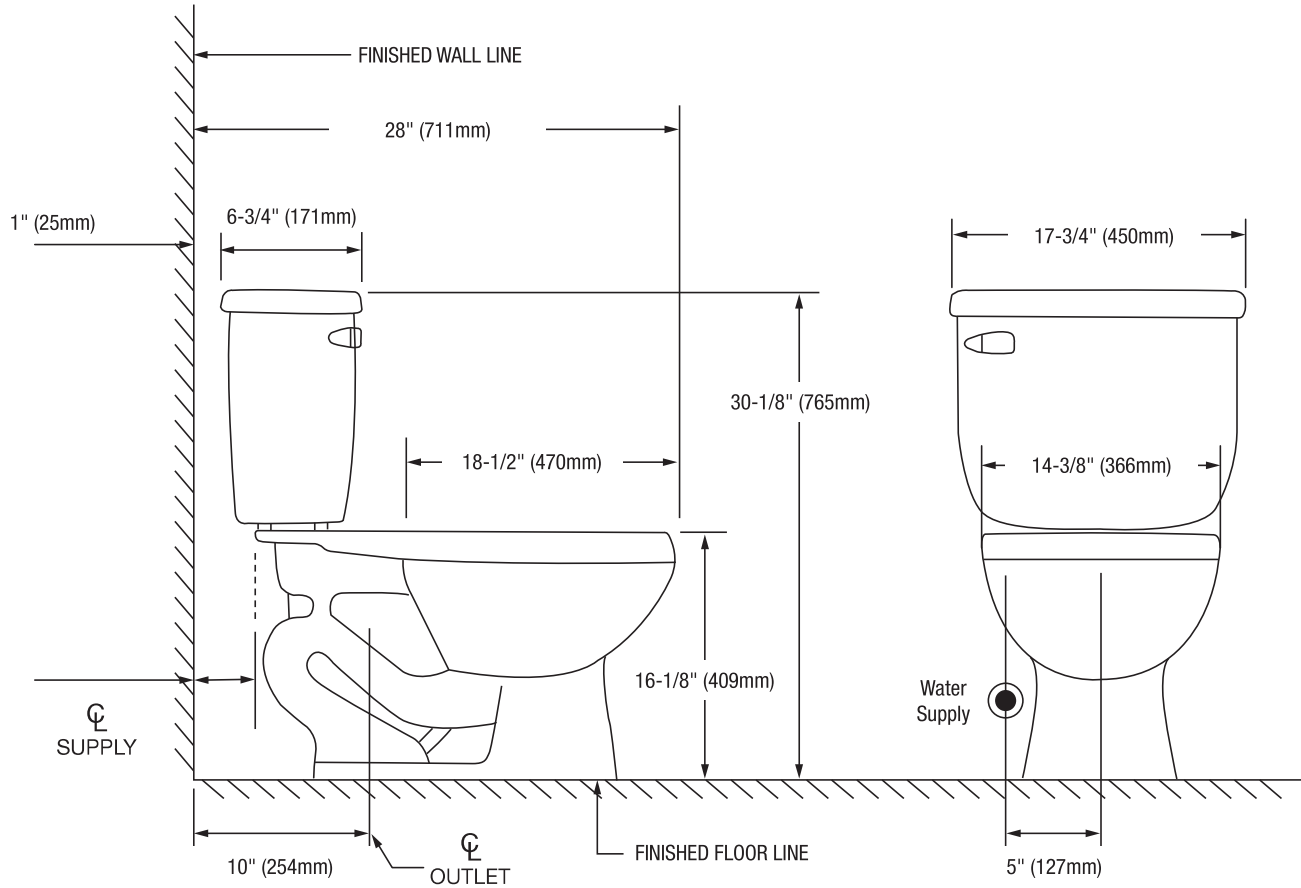

Edgehill

Two-Piece Elongated Toilet

Product Features

- 1.28 gpf
- Gravity-fed siphon jet flush
- Vitreous china
- 16-1/8" Elongated bowl
- Rough-in: 10"
- Flush Valve: 3"
- Trapway: 2" Fully glazed
- Water Spot: 9" x 7"
- Side-mounted chrome trip lever
- Sanitary bar on bowl for easy cleaning
- Quick connect, two-bolt tank-to-bowl installation

Edgehill

Two-Piece Elongated Toilet

Bowl Footprint Dimensions

Note: All dimensions and specifications are nominal and may vary: Dimensions of 8" and greater have a tolerance of +3%. Dimensions less than 8" have a tolerance of +5%.

Edgehill

Two-Piece Elongated Toilet

Product Features

- 1.28 gpf
- Gravity-fed siphon jet flush
- Vitreous china
- 16-1/8" Elongated bowl
- Rough-in: 12"
- Flush Valve: 3"
- Trapway: 2" Fully glazed
- Water Spot: 9" x 7"
- Side-mounted chrome trip lever
- Sanitary bar on bowl for easy cleaning
- Quick connect, two-bolt tank-to-bowl installation