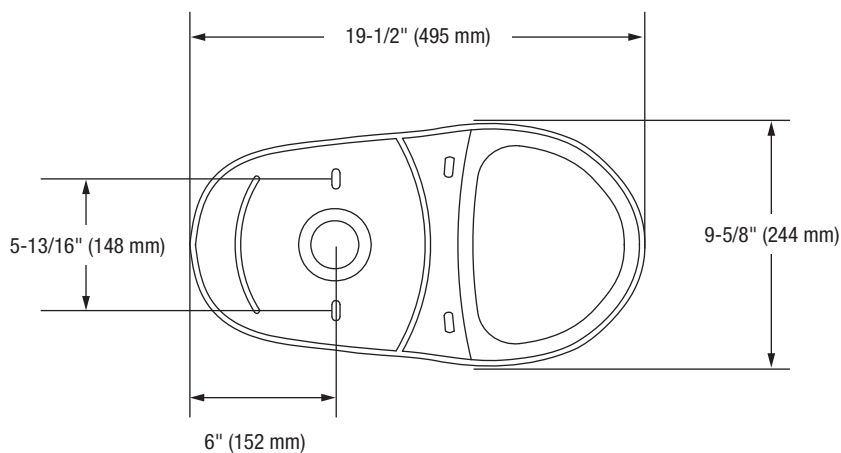

Edgehill

Two-Piece Round Front Toilet

Product Features

- 1.28 GPF
- Gravity-fed Siphon Jet Flush
- Vitreous China
- 16-1/8" Round Front Bowl
- Rough-in: 10"
- Flush Valve: 3"
- Trapway: 2" Fully Glazed
- Water Spot: 8" x 6"
- Side mounted Chrome Trip Lever
- Sanitary bar on bowl for easy cleaning
- Quick connect, two-bolt tank-to-bowl installation

Edgehill

Two-Piece Round Front Toilet

Bowl Footprint Dimensions

Note: All dimensions and specifications are nominal and may vary: Dimensions of 8" and greater have a tolerance of +3%. Dimensions less than 8" have a tolerance of +5%.

Edgehill

Two-Piece Round Front Toilet

Product Features

- 1.28 GPF
- Gravity-fed Siphon Jet Flush
- Vitreous China
- 16-1/8" Round Front Bowl
- Rough-in: 12"
- Flush Valve: 3"
- Trapway: 2" Fully Glazed
- Water Spot: 8" x 6"
- Side mounted Chrome Trip Lever
- Sanitary bar on bowl for easy cleaning
- Quick connect, two-bolt tank-to-bowl installation