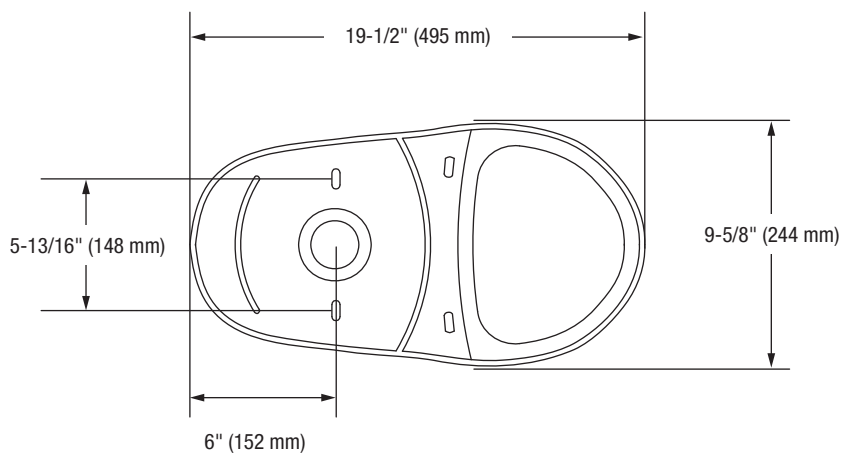

Edgehill

Two-Piece Round Front Toilet

Bowl Footprint Dimensions

Note: All dimensions and specifications are nominal and may vary: Dimensions of 8" and greater have a tolerance of +3%. Dimensions less than 8" have a tolerance of +5%.

Edgehill

Two-Piece Round Front Toilet

Product Features

- 1.28 GPF
- Gravity-fed Siphon Jet Flush
- Vitreous China
- 16-1/8" Round Front Bowl
- Rough-in: 12"
- Flush Valve: 3"
- Trapway: 2" Fully Glazed
- Water Spot: 8" x 6"
- Side mounted Chrome Trip Lever
- Sanitary bar on bowl for easy cleaning
- Quick connect, two-bolt tank-to-bowl installation

Available Colors: White (WH)

Tank

PF9412WHC 12" Rough-in Tank

PF9412RWH 12" Rough-in Right Hand Tank

Bowl

PF9400WH Round Front Bowl - 16-1/8"

This product comes complete with installation, operating, care and maintenance instructions. All PROFLO fixtures carry a lifetime limited warranty on the vitreous china and a 5-year limited warranty on the fittings. Visit ferguson.com for detailed warranty information.