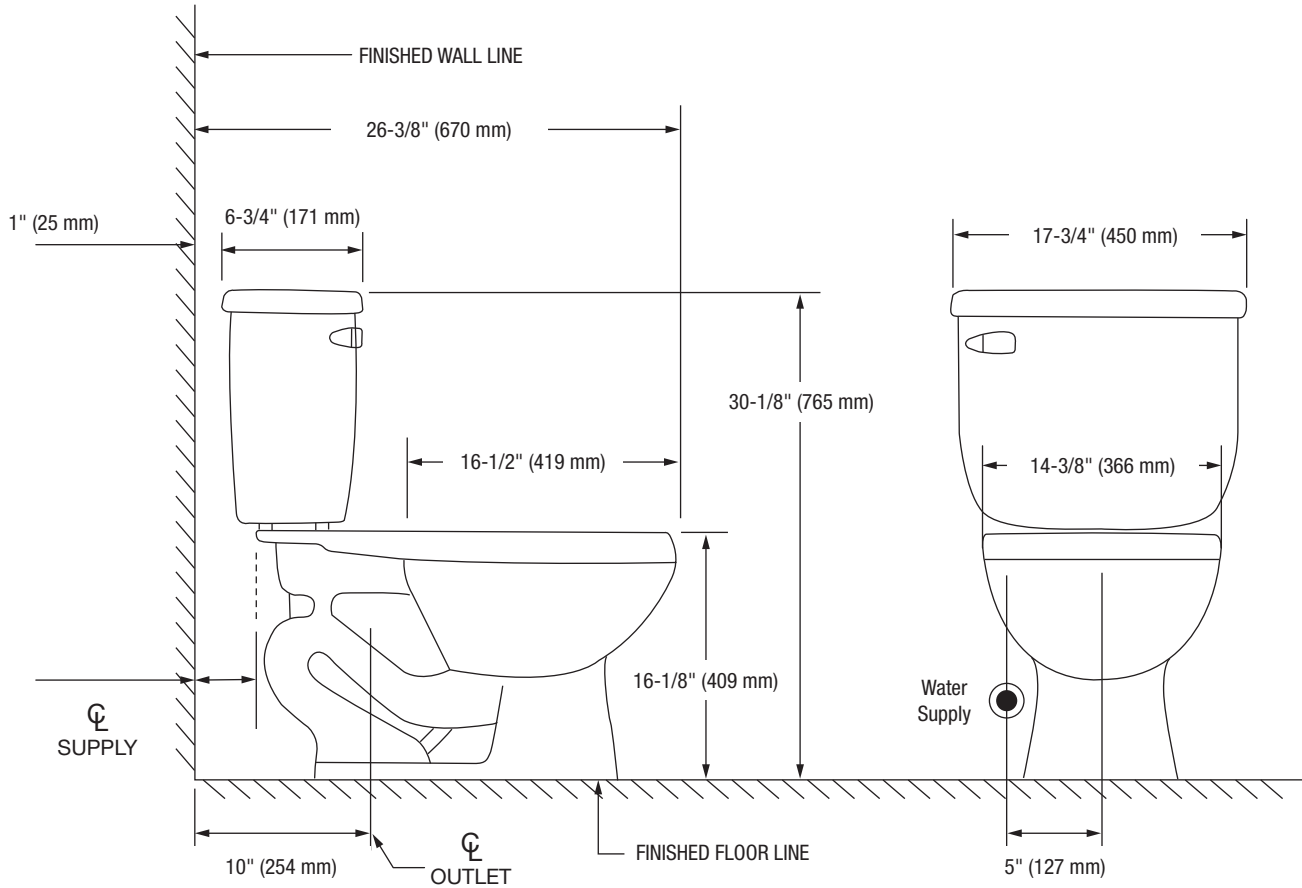

Edgehill

Two-Piece Round Front Toilet

Product Features

- 1.28 GPF
- Gravity-fed Siphon Jet Flush
- Vitreous China
- 16-1/8" Round Front Bowl
- Rough-in: 10"
- Flush Valve: 3"
- Trapway: 2" Fully Glazed
- Water Spot: 8" x 6"
- Side mounted Chrome Trip Lever
- Sanitary bar on bowl for easy cleaning
- Quick connect, two-bolt tank-to-bowl installation

Edgehill

Two-Piece Round Front Toilet

Bowl Footprint Dimensions

Note: All dimensions and specifications are nominal and may vary: Dimensions of 8" and greater have a tolerance of +3%. Dimensions less than 8" have a tolerance of +5%.

Edgehill

Two-Piece Round Front Toilet

Product Features

- 1.28 GPF
- Gravity-fed Siphon Jet Flush
- Vitreous China
- 16-1/8" Round Front Bowl
- Rough-in: 12"
- Flush Valve: 3"
- Trapway: 2" Fully Glazed
- Water Spot: 8" x 6"
- Side mounted Chrome Trip Lever
- Sanitary bar on bowl for easy cleaning
- Quick connect, two-bolt tank-to-bowl installation