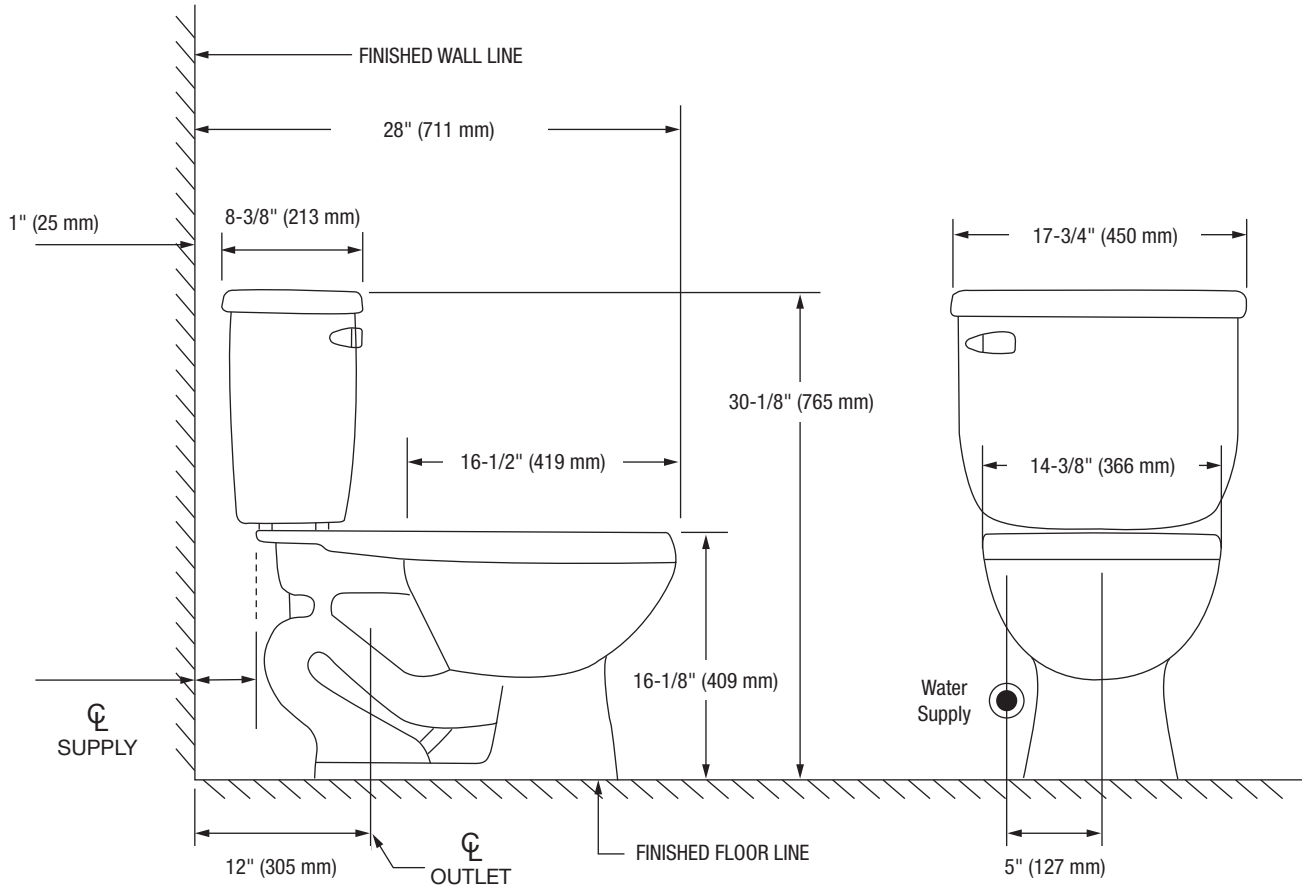

Edgehill

Two-Piece Round Front Toilet

Bowl Footprint Dimensions

Note: All dimensions and specifications are nominal and may vary: Dimensions of 8" and greater have a tolerance of +3%. Dimensions less than 8" have a tolerance of +5%.

Edgehill

Two-Piece Round Front Toilet

Product Features

- 1.28 GPF
- Gravity-fed Siphon Jet Flush
- Vitreous China
- 16-1/8" Round Front Bowl
- Rough-in: 12"
- Flush Valve: 3"
- Trapway: 2" Fully Glazed
- Water Spot: 8" x 6"
- Side mounted Chrome Trip Lever
- Sanitary bar on bowl for easy cleaning
- Quick connect, two-bolt tank-to-bowl installation

Available Colors: White (WH)

Tank

PF9412WHC 12" Rough-in Tank

PF9412RWH 12" Rough-in Right Hand Tank

Bowl

PF9400WH Round Front Bowl - 16-1/8"

This product comes complete with installation, operating, care and maintenance instructions. All PROFLO fixtures carry a lifetime limited warranty on the vitreous china and a 5-year limited warranty on the fittings. Visit ferguson.com for detailed warranty information.