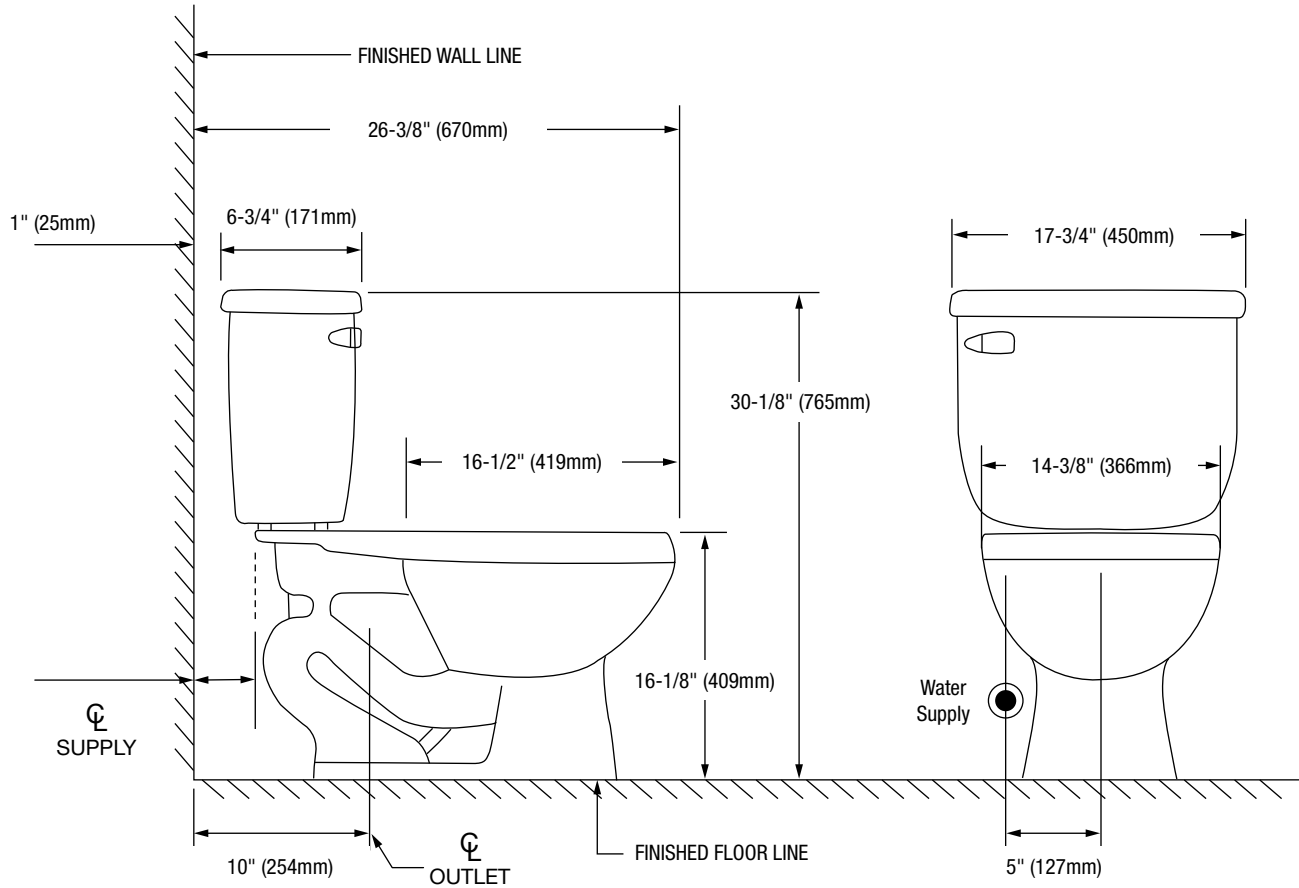

### Product Features

- 1.28 gpf
- Gravity-fed siphon jet flush
- Vitreous china
- 16-1/8" Round front bowl
- Rough-in: 10"
- Flush Valve: 3"
- Trapway: 2" Fully glazed
- Water Spot: 8" x 6"
- Side-mounted chrome trip lever
- Sanitary bar on bowl for easy cleaning
- Quick connect, two-bolt tank-to-bowl installation

## Bowl Footprint Dimensions

Note: All dimensions and specifications are nominal and may vary: Dimensions of 8" and greater have a tolerance of +3%. Dimensions less than 8" have a tolerance of +5%.

Edgehill