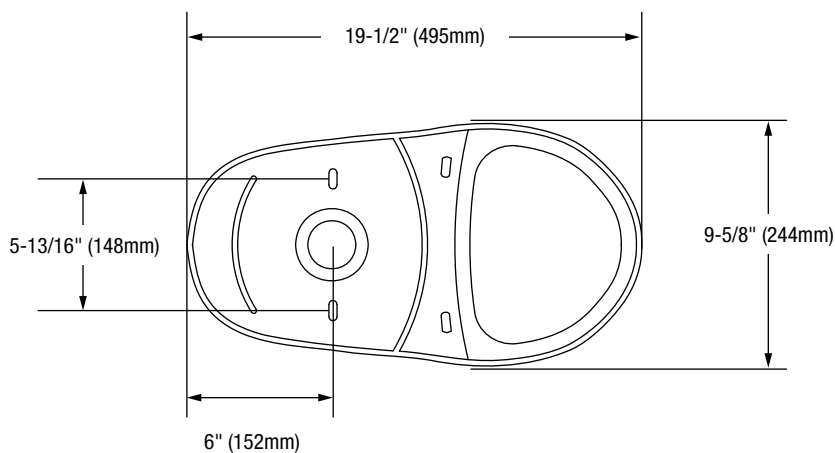

## Bowl Footprint Dimensions

Note: All dimensions and specifications are nominal and may vary: Dimensions of 8" and greater have a tolerance of +3%. Dimensions less than 8" have a tolerance of +5%.

Edgehill