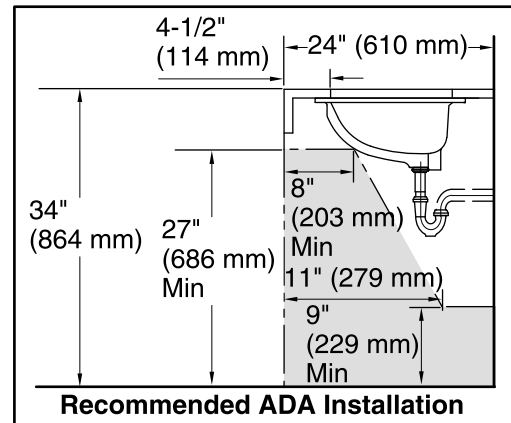

	96	Biscuit
--	----	---------

Prairie Flowers™ Caxton®
 Under-mount Bathroom Sink
K-14218-WF

Marble Installation

Wood Installation

Technical Information

- All product dimensions are nominal.
- Bowl configuration: Single
- Installation: Under-mount
- Bowl area (Only) Length: 17" (432 mm)
 Width: 14" (356 mm)
 Water depth: 6-3/8" (162 mm)
- Drain hole: 1-3/4" (44 mm)
- Template: Under-mount, 1151011-7, required, included