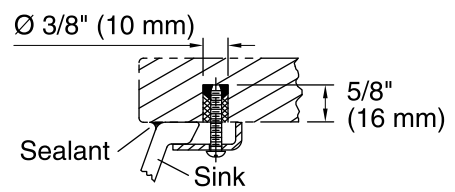

	96	Biscuit
--	----	---------

Prairie Flowers™ Caxton®
 Under-mount Bathroom Sink
K-14218-WF

Marble Installation

Wood Installation

Technical Information

- All product dimensions are nominal.
- Bowl configuration: Single
- Installation: Under-mount
- Bowl area (Only) Length: 17" (432 mm)
 Width: 14" (356 mm)
 Water depth: 6-3/8" (162 mm)
- Drain hole: 1-3/4" (44 mm)
- Template: Under-mount, 1151011-7, required, included