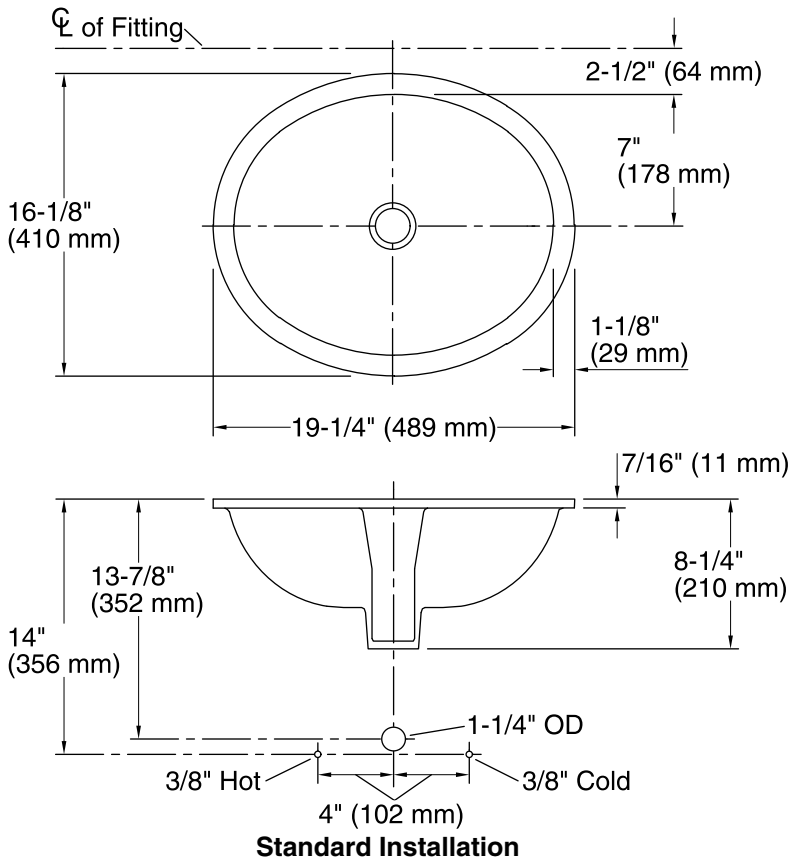

Prairie Flowers™ Caxton®

Under-mount Bathroom Sink
K-14218-WF

Features

- Vitreous china.
- Under-mount.
- Deep oval basin.
- Without overflow.
- No faucet holes; requires wall- or counter-mount faucet.
- KOHLER Artist Editions designs.
- Prairie Flowers™ design.
- 17" (432 mm) x 14" (356 mm)

Recommended Accessories

K- 9018 P-Trap

Components

Additional included component/s: Basin clamp assembly.

ADA

Codes/Standards

ASME A112.19.2/CSA B45.1

ADA

	96	Biscuit
--	----	---------

Prairie Flowers™ Caxton®
 Under-mount Bathroom Sink
K-14218-WF

Marble Installation

Wood Installation

Technical Information

- All product dimensions are nominal.
- Bowl configuration: Single
- Installation: Under-mount
- Bowl area (Only) Length: 17" (432 mm)
 Width: 14" (356 mm)
 Water depth: 6-3/8" (162 mm)
- Drain hole: 1-3/4" (44 mm)
- Template: Under-mount, 1151011-7, required, included