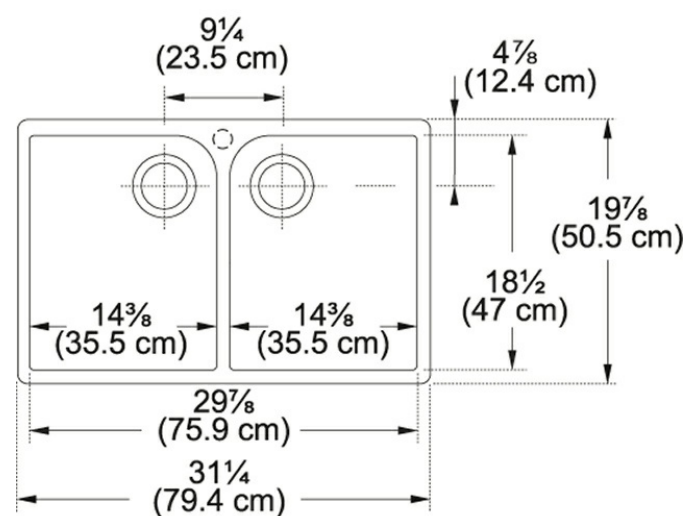

Product Picture

Product Dimensions

Length overall	31 1/4"
Width overall	19 7/8"
Depth Overall	8 5/8"
Length of large bowl	14 3/8"
Width of large bowl	18 1/2"
Depth of large bowl	7 7/8"
Minimum Cabinet Size	33"

Technical Drawing

General Information

Type of Material	Fireclay
Number of Bowls	2
Faucet Hole	1
Installation Clips	No
Cut-Out Template	No
Where to buy	Showroom

Article Numbers

FUN#	130.0066.206
US Part Number	MHK720-31WH